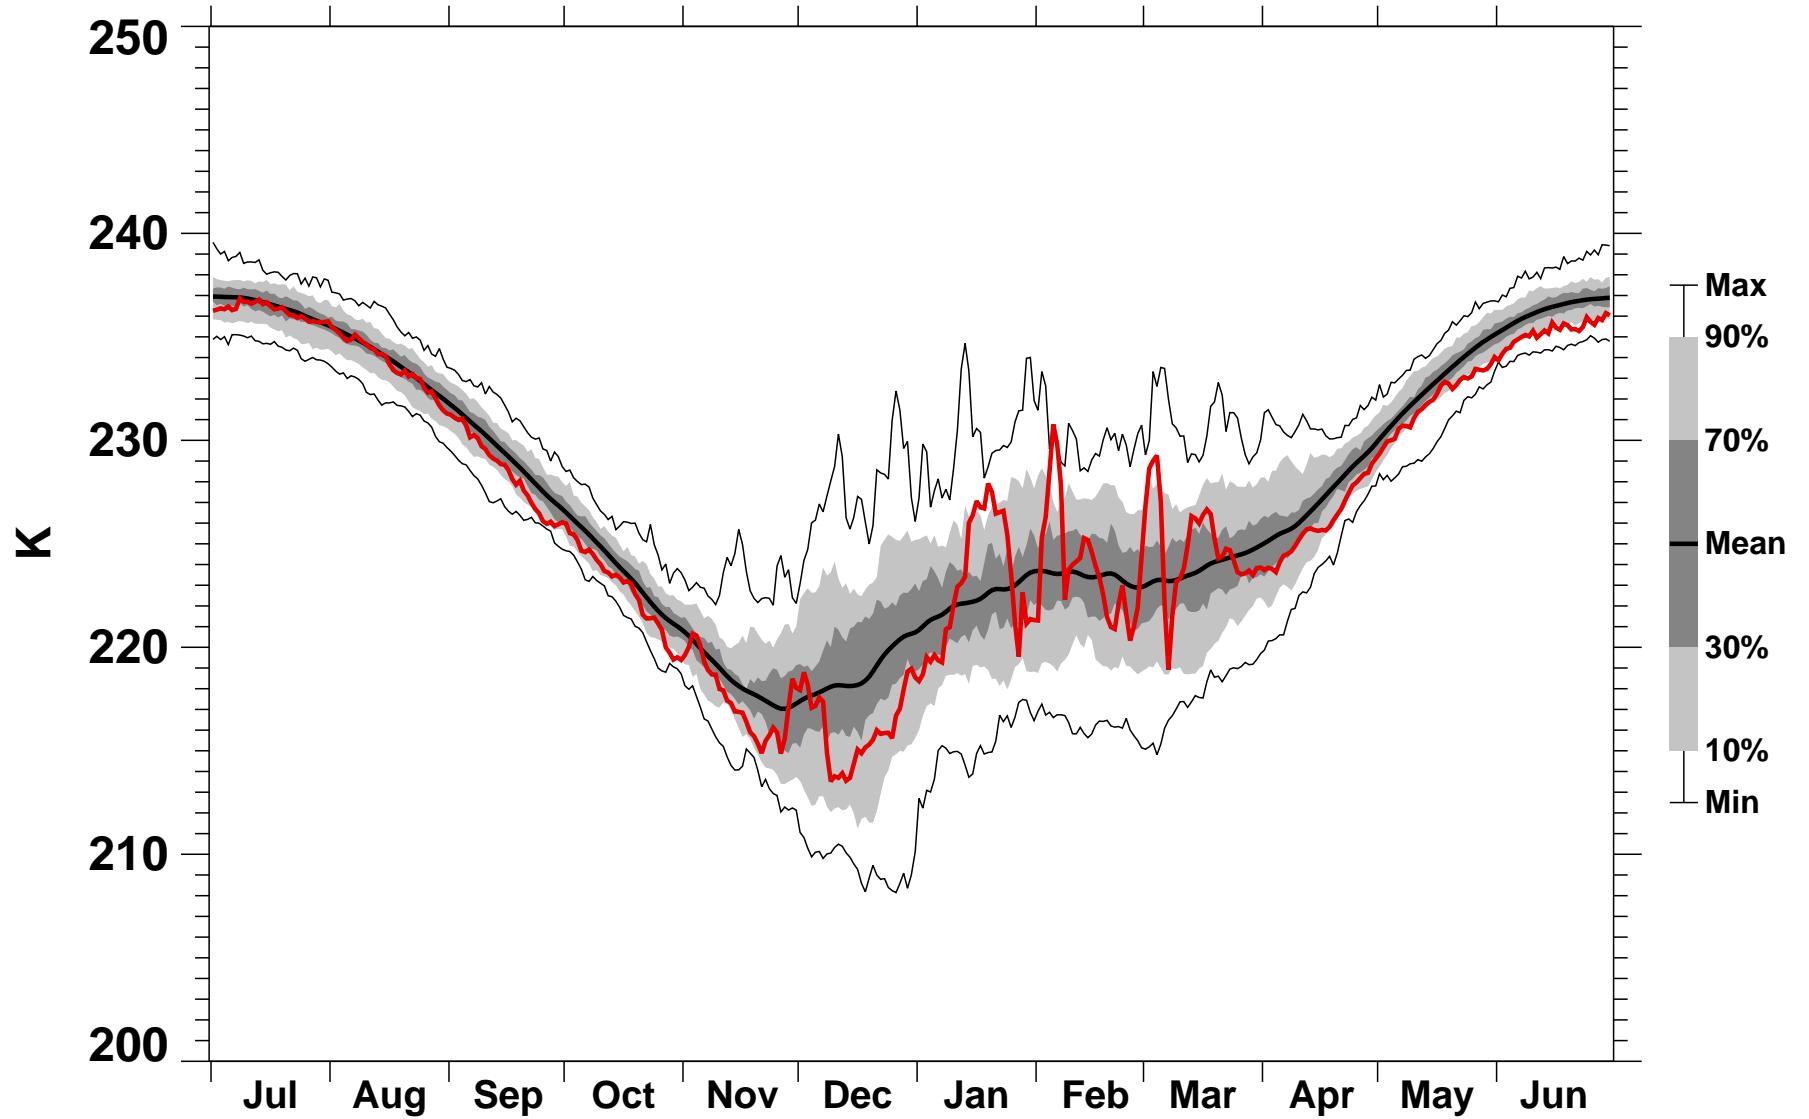

# 50°N Zonal Mean Temperature 10 hPa MERRA2

1978/1979–2022/2023

2015/2016