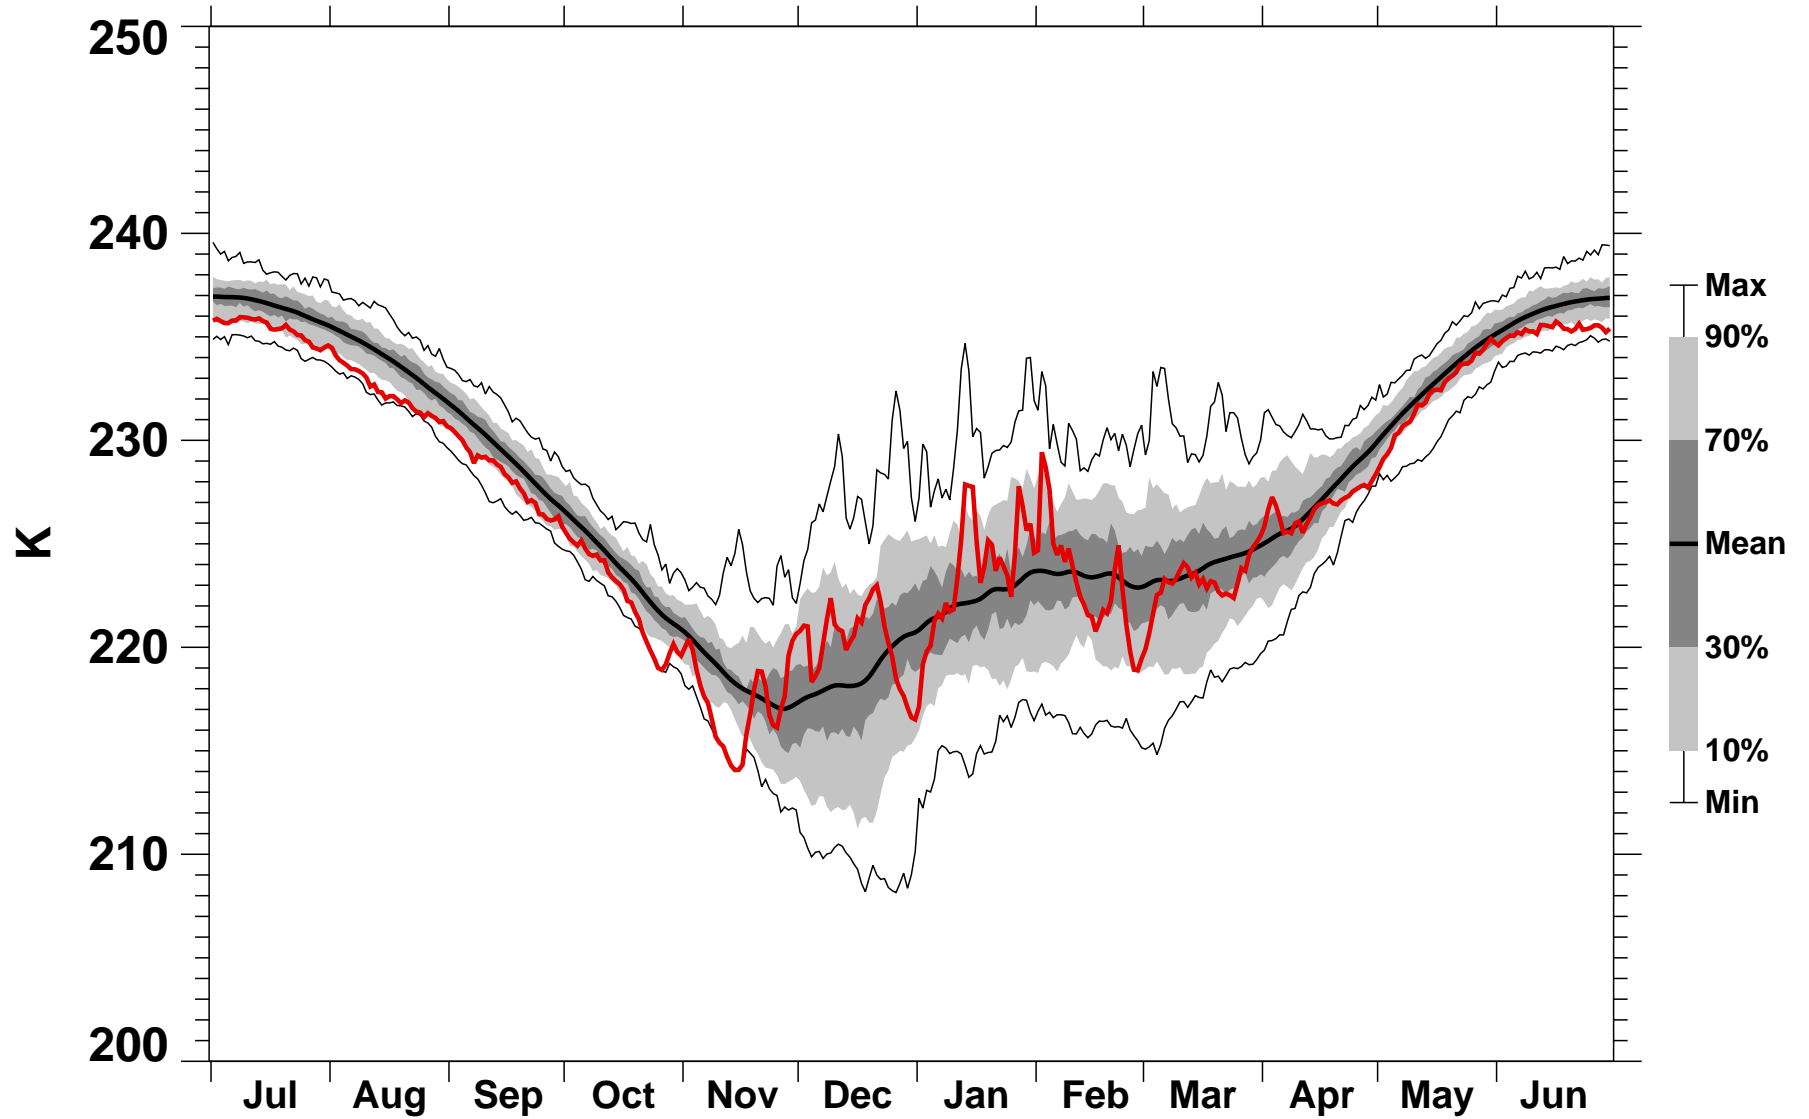

50°N Zonal Mean Temperature 10 hPa MERRA2

1978/1979–2022/2023

2016/2017