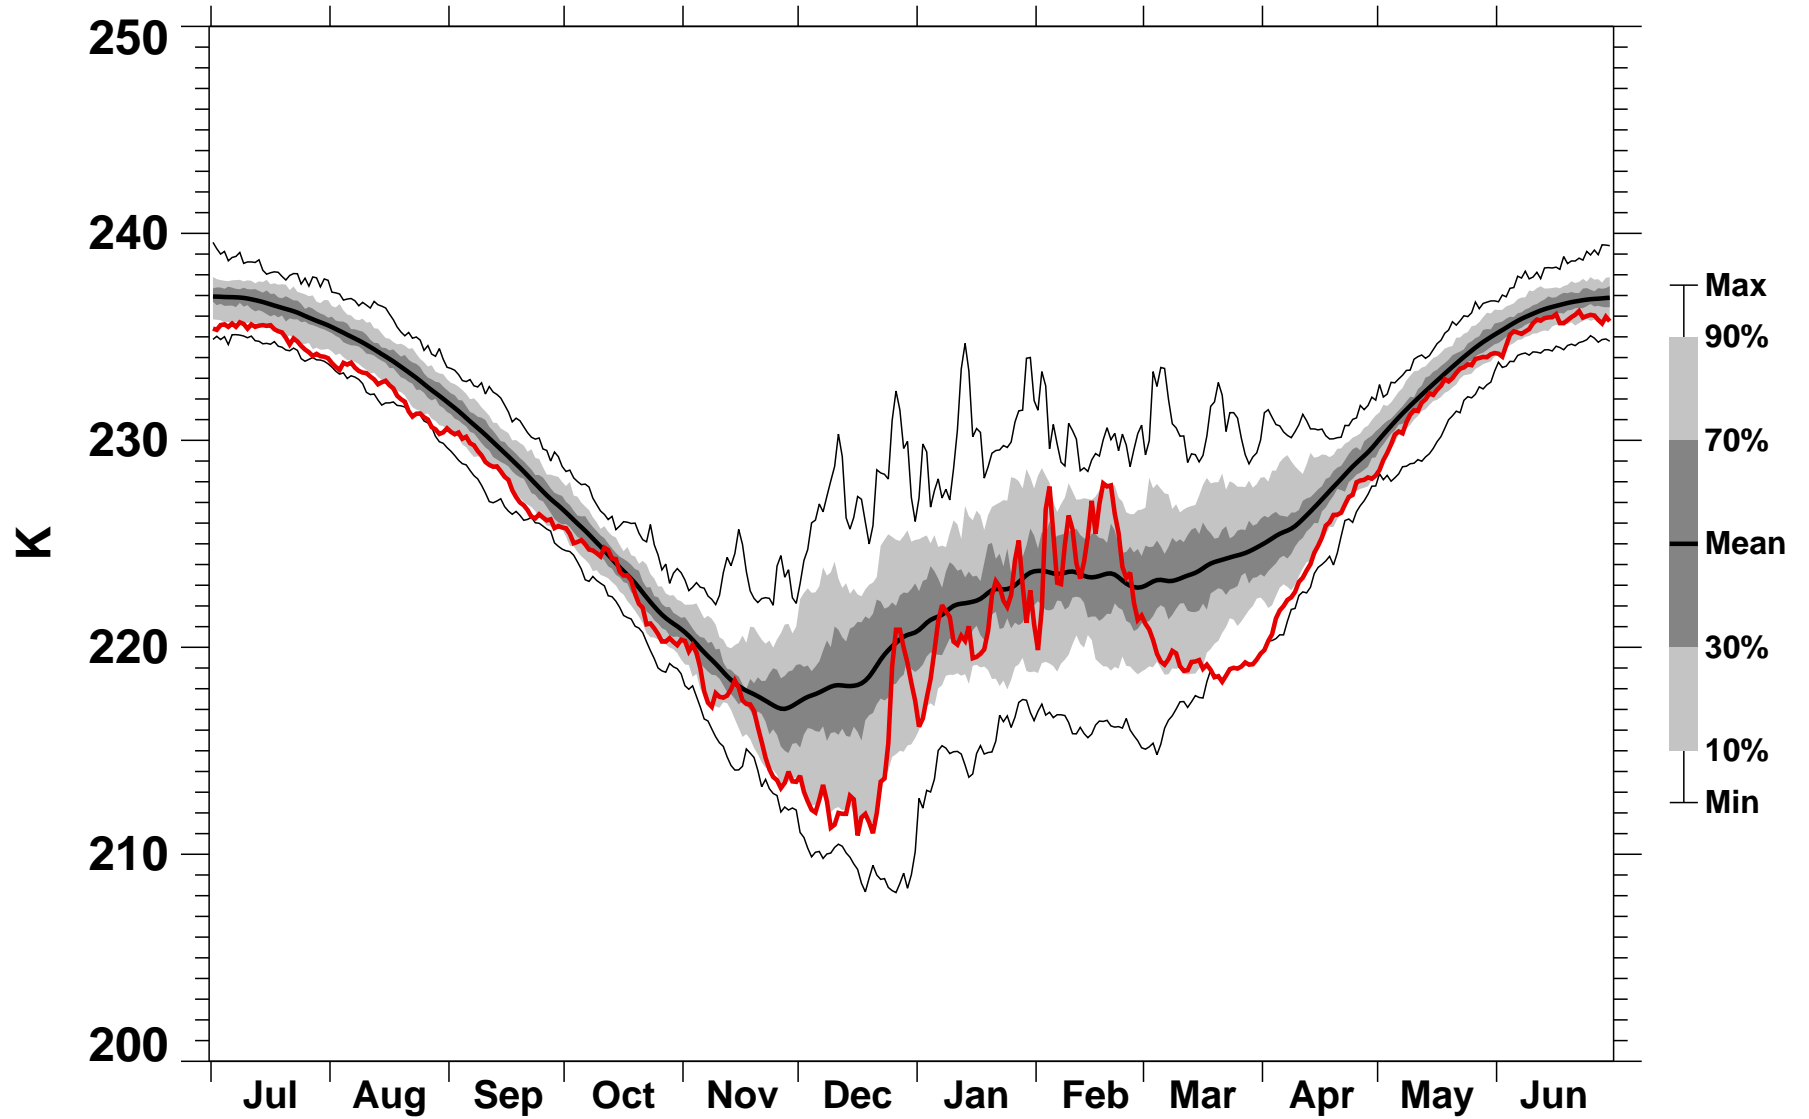

50°N Zonal Mean Temperature 10 hPa MERRA2

1978/1979–2022/2023

2017/2018