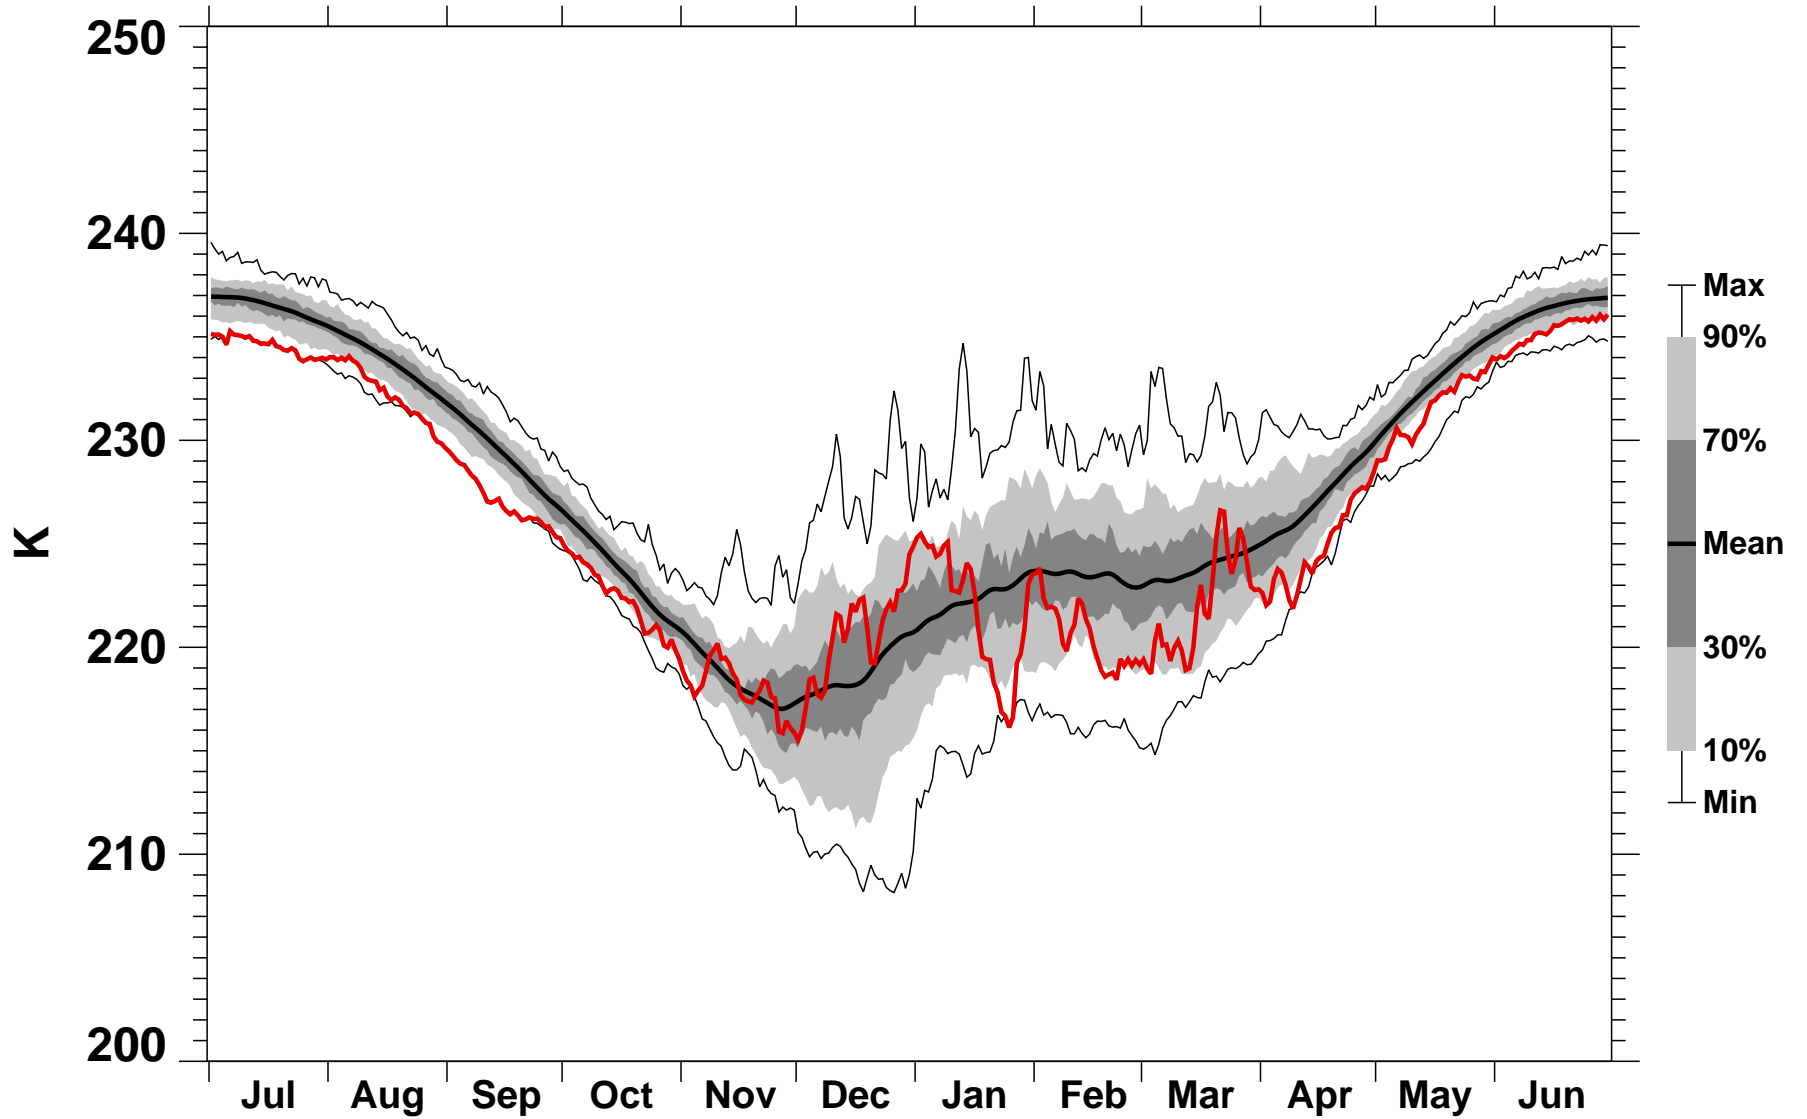

50°N Zonal Mean Temperature 10 hPa MERRA2

1978/1979–2022/2023

2019/2020