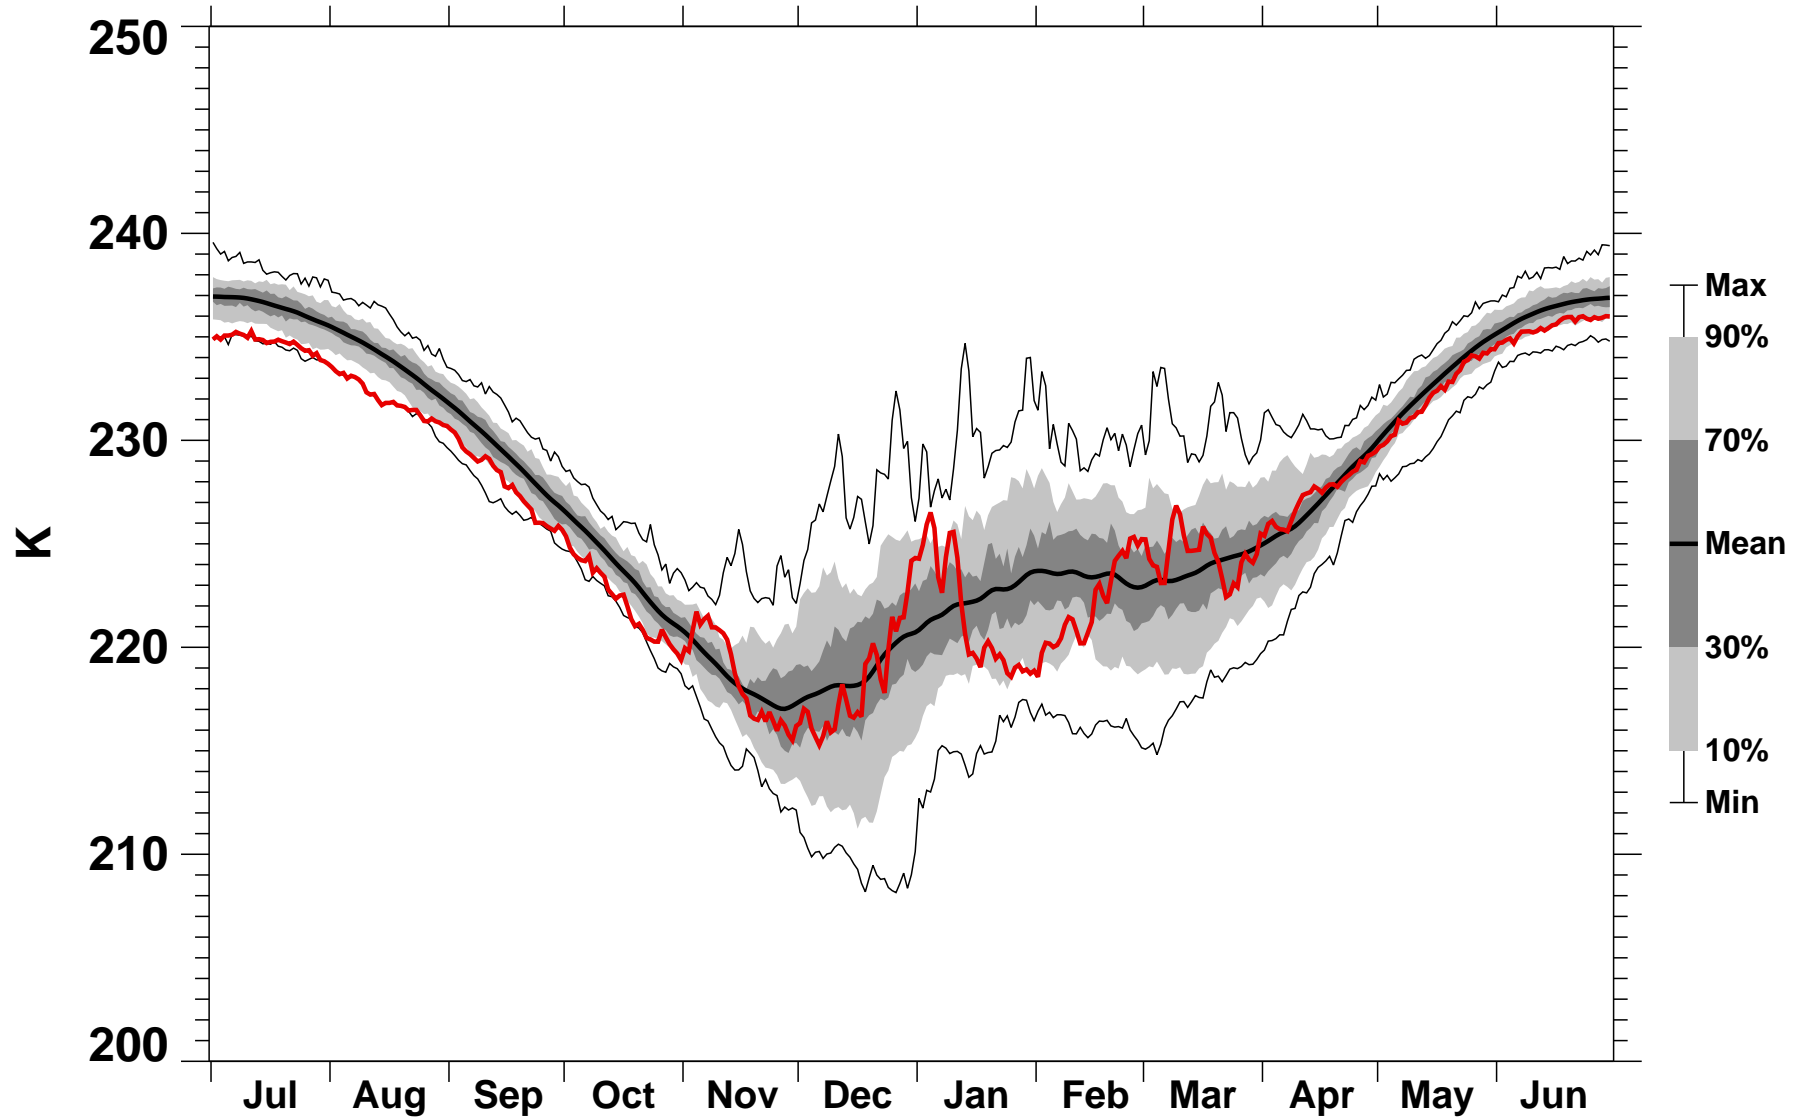

# 50°N Zonal Mean Temperature 10 hPa MERRA2

1978/1979–2022/2023

2021/2022