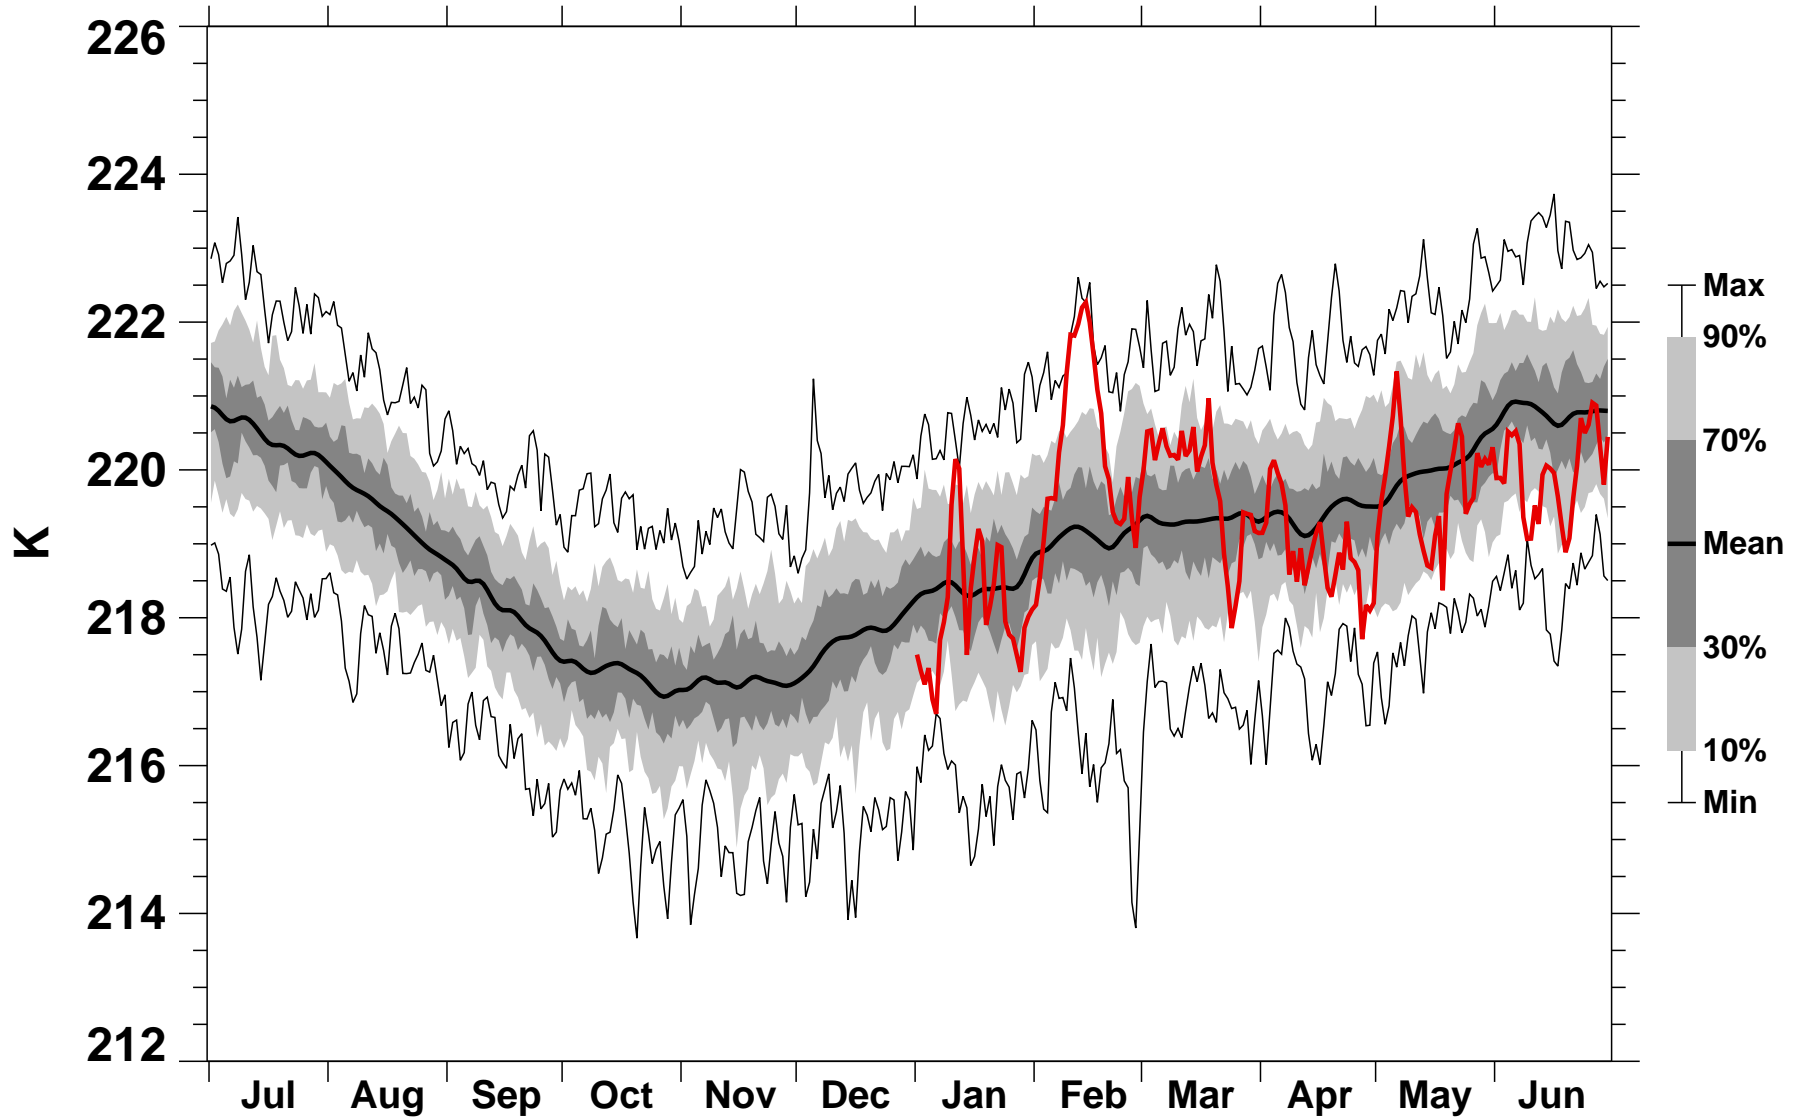

50°N Zonal Mean Temperature 150 hPa MERRA2

1978/1979–2022/2023

1978/1979