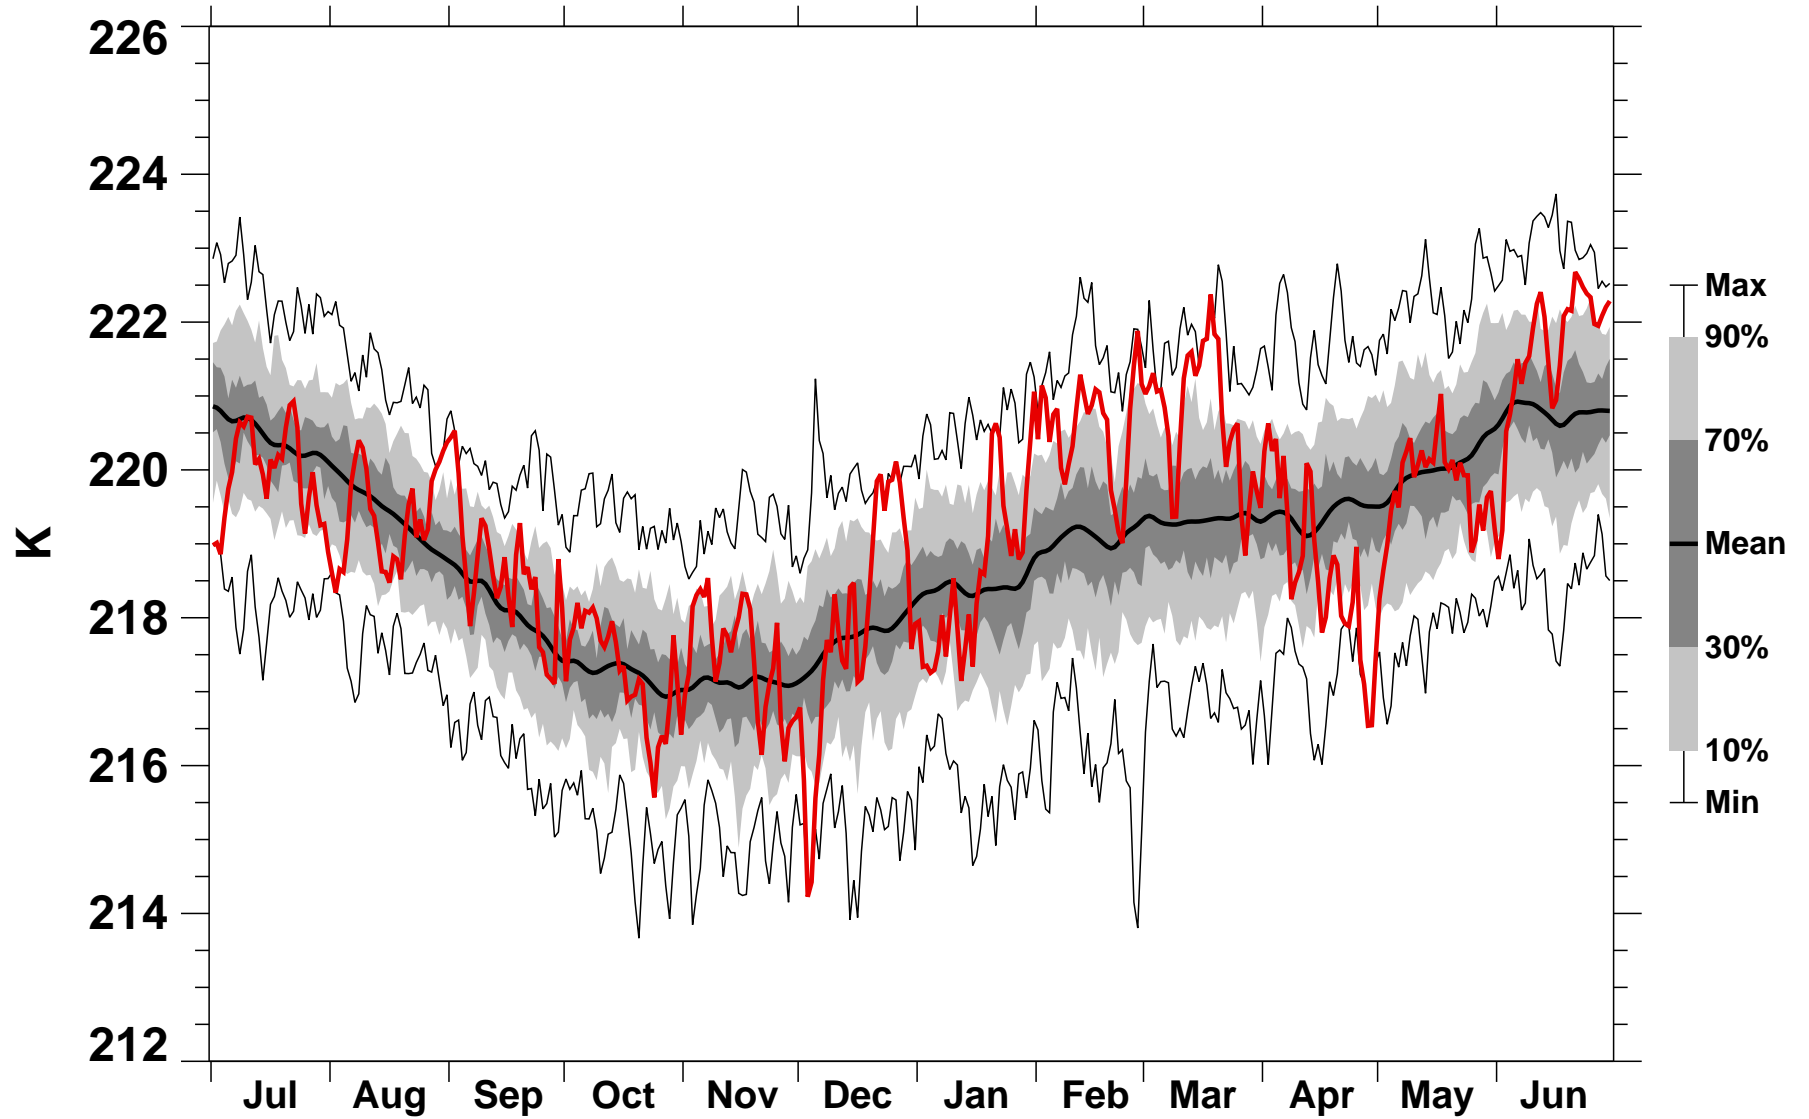

50°N Zonal Mean Temperature 150 hPa MERRA2

1978/1979–2022/2023

1981/1982