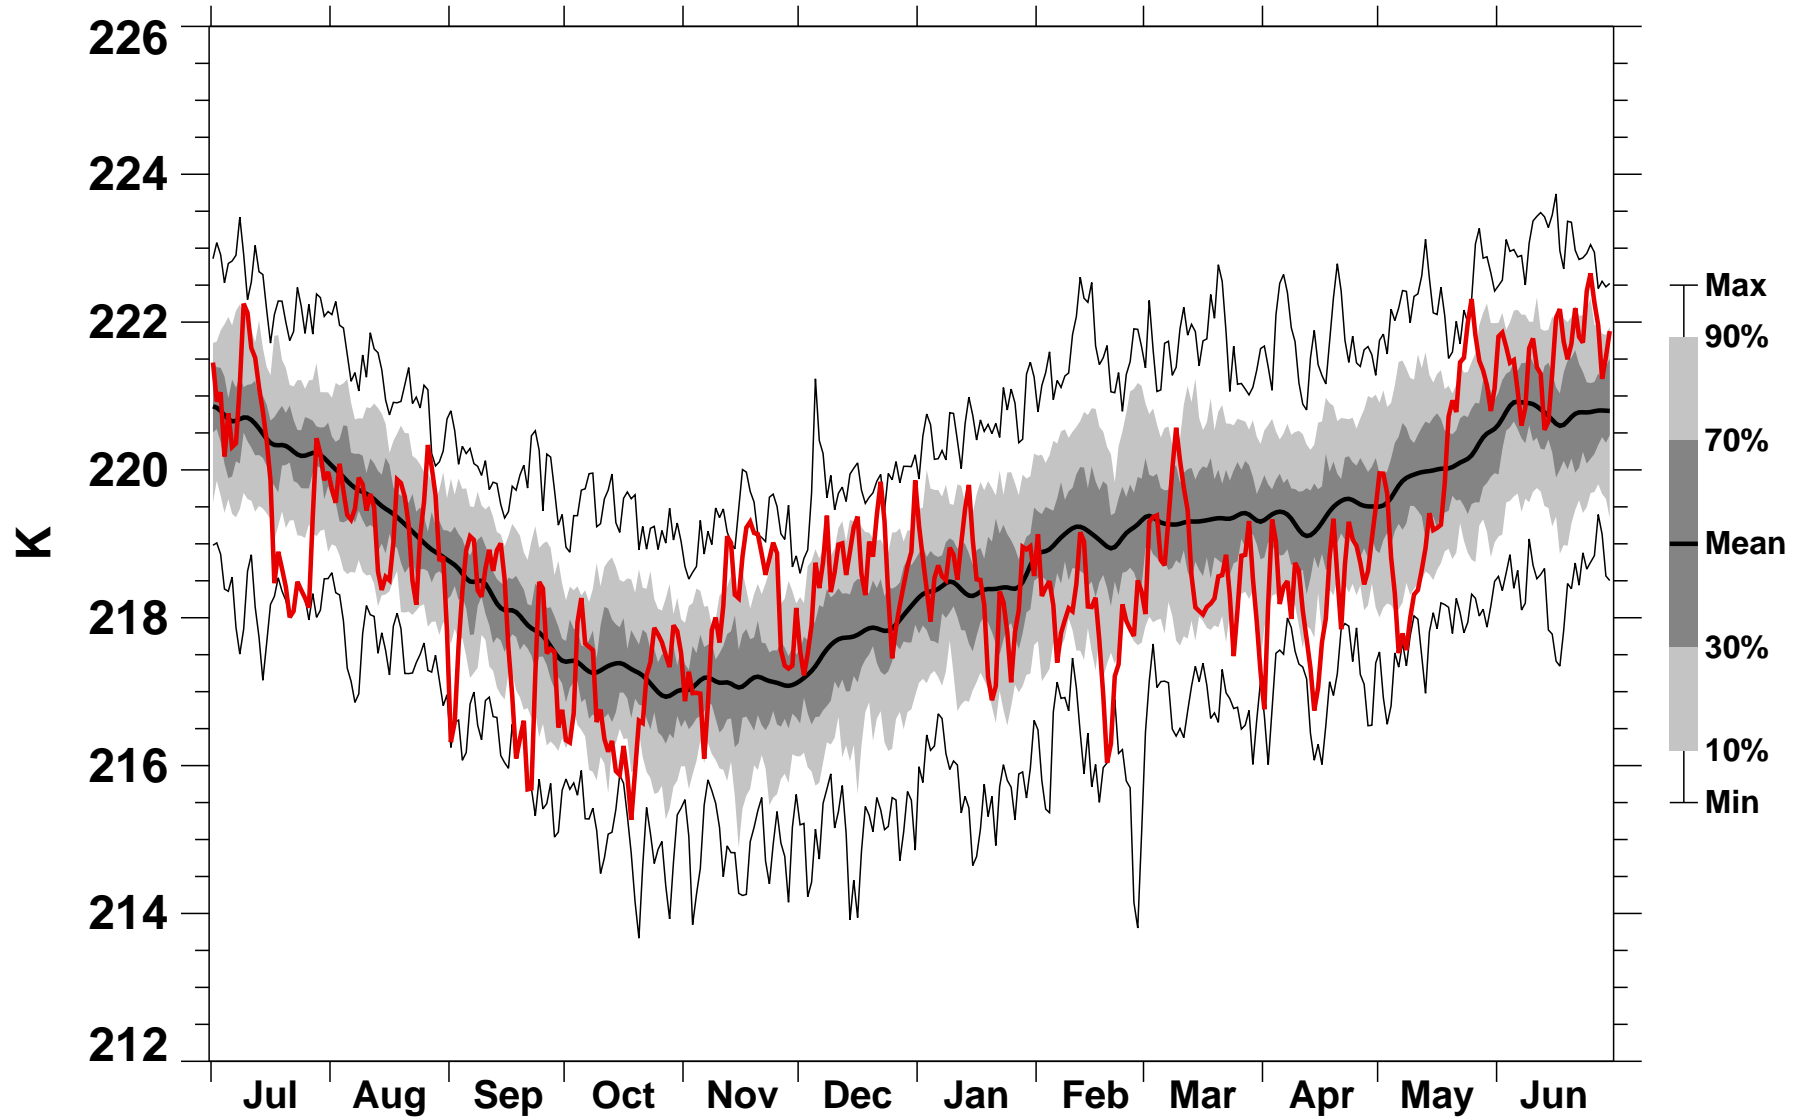

50°N Zonal Mean Temperature 150 hPa MERRA2

1978/1979–2022/2023

1986/1987