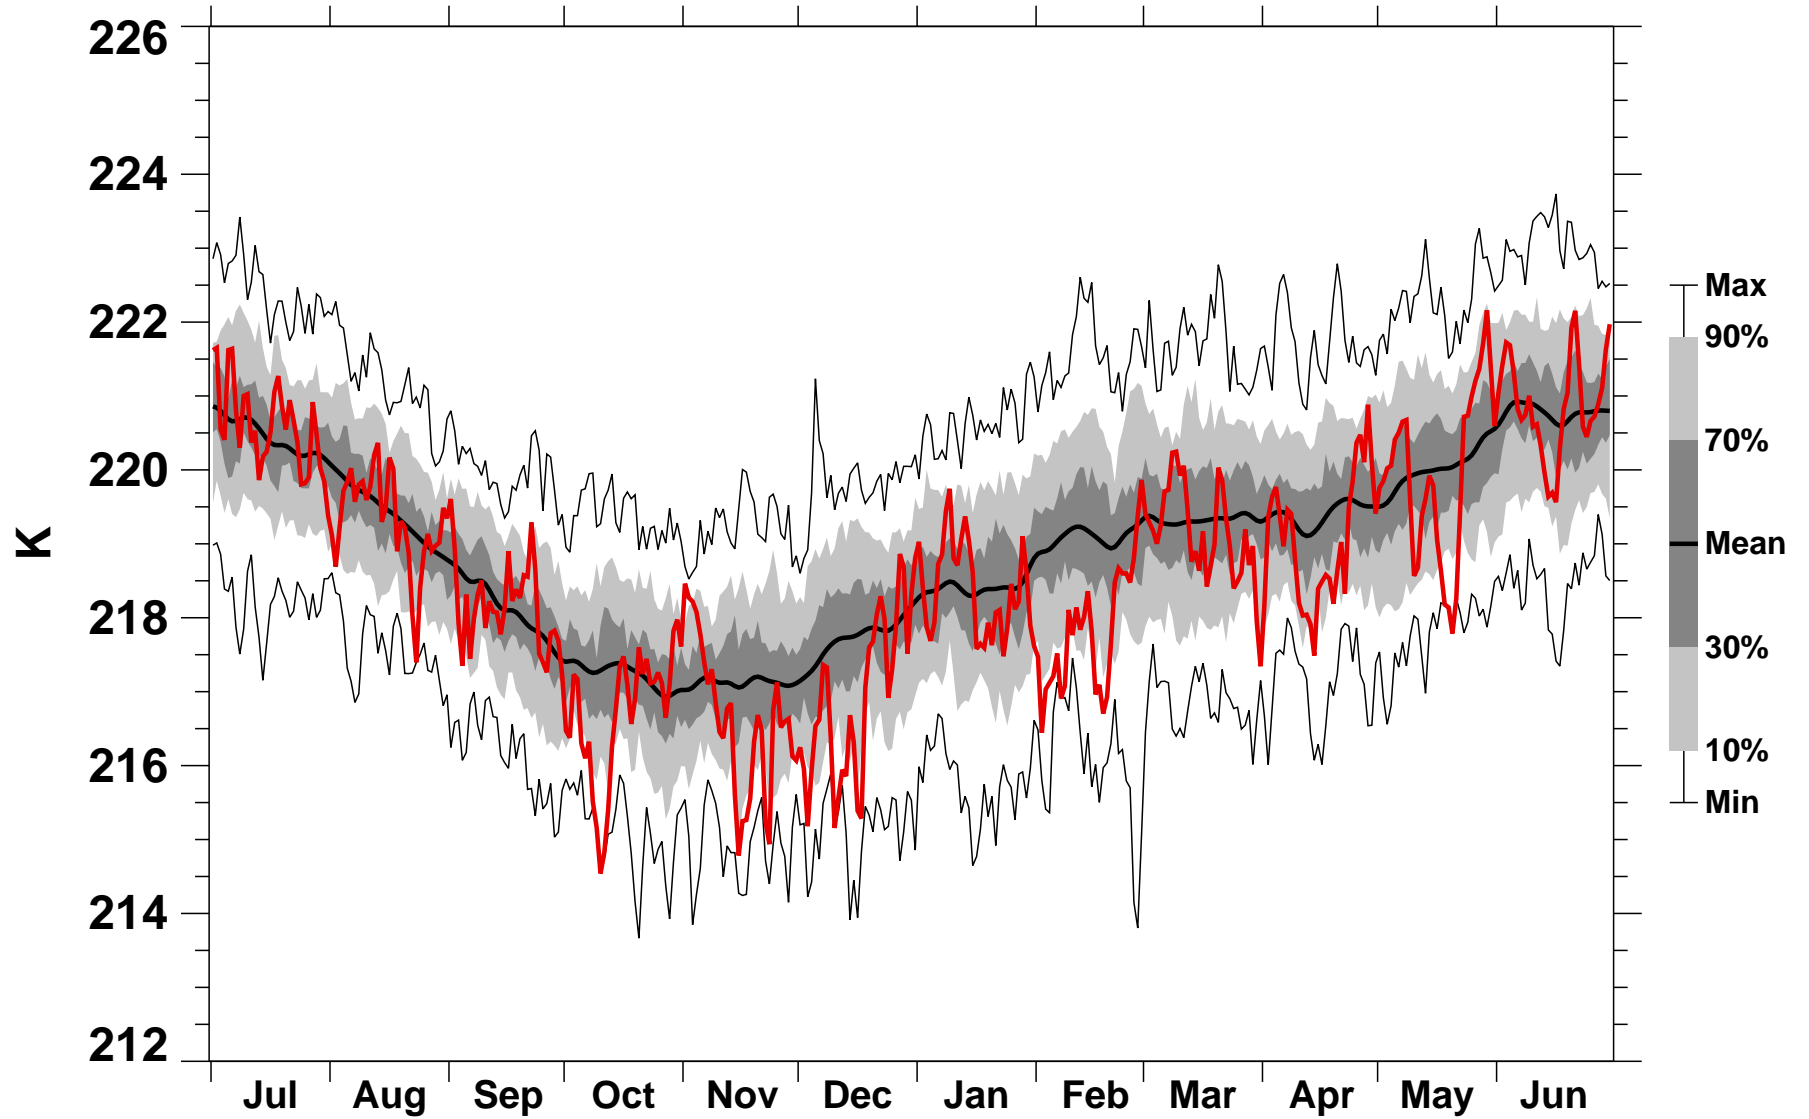

50°N Zonal Mean Temperature 150 hPa MERRA2

1978/1979–2022/2023

1990/1991