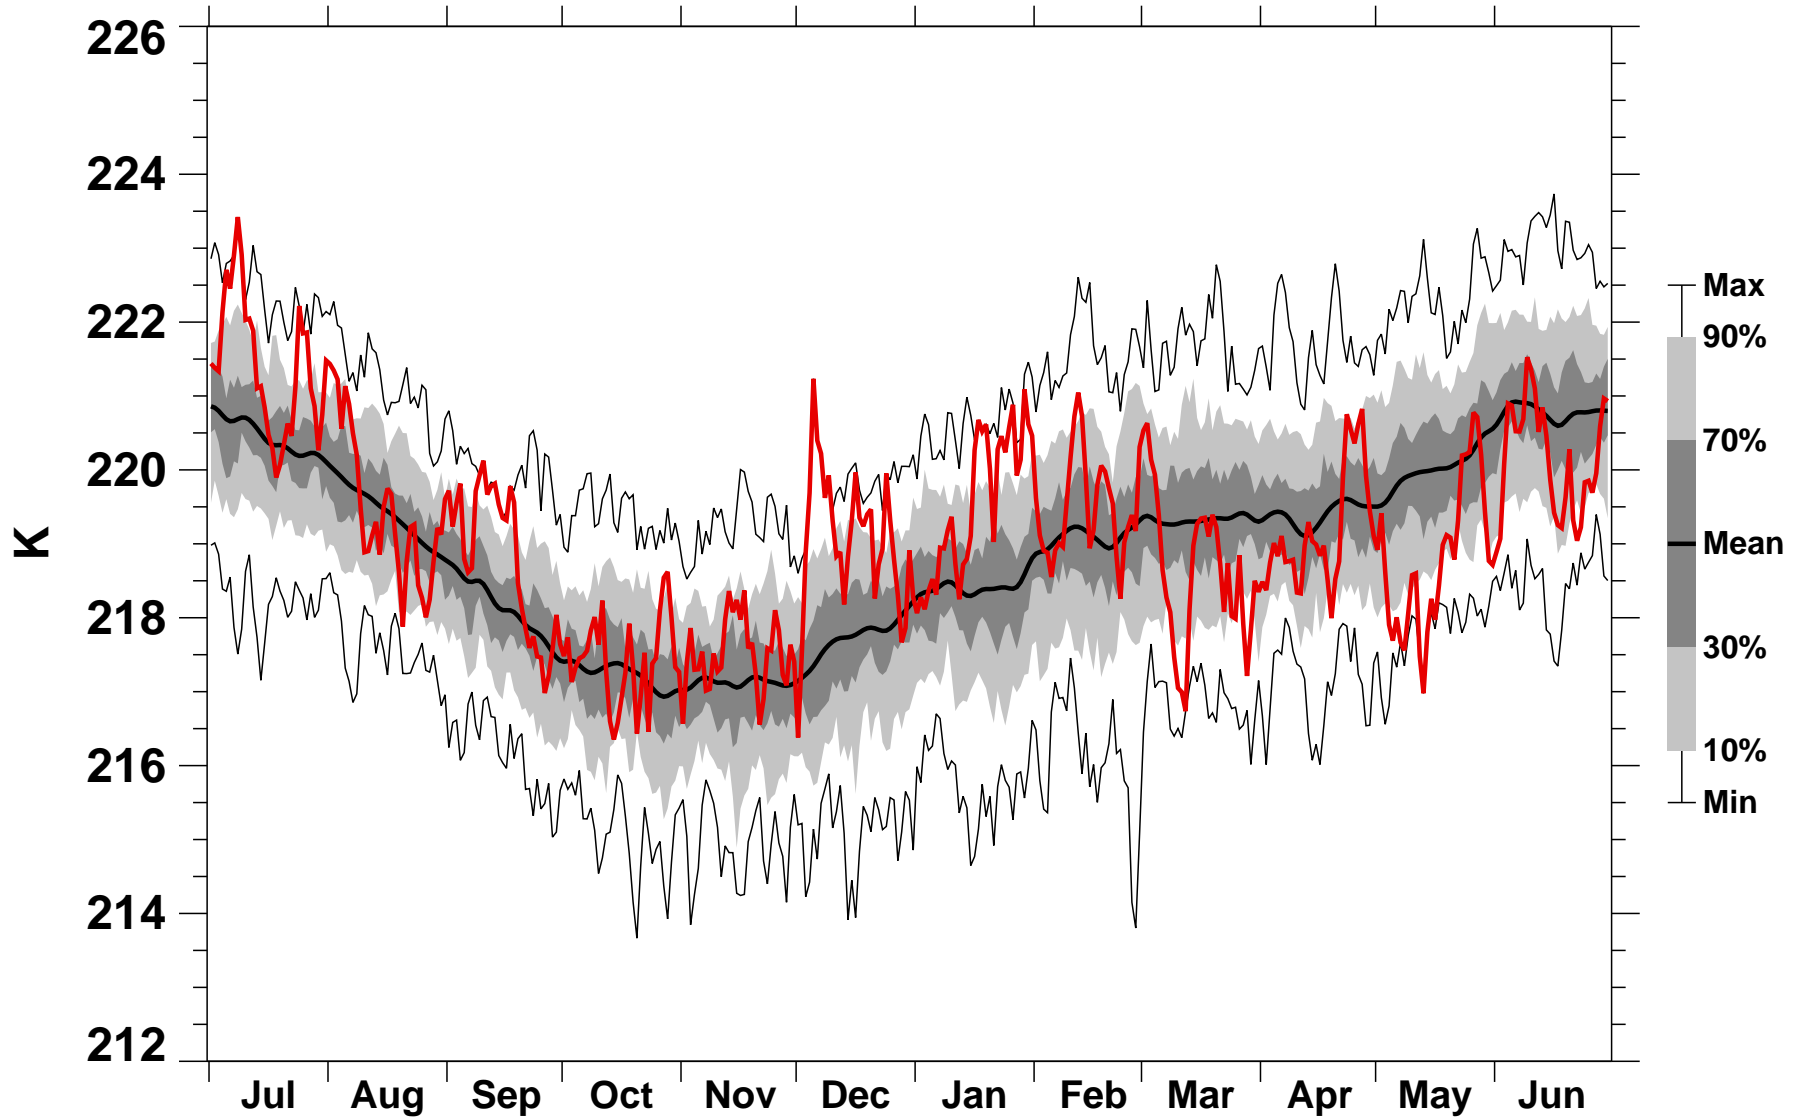

50°N Zonal Mean Temperature 150 hPa MERRA2

1978/1979–2022/2023

1991/1992