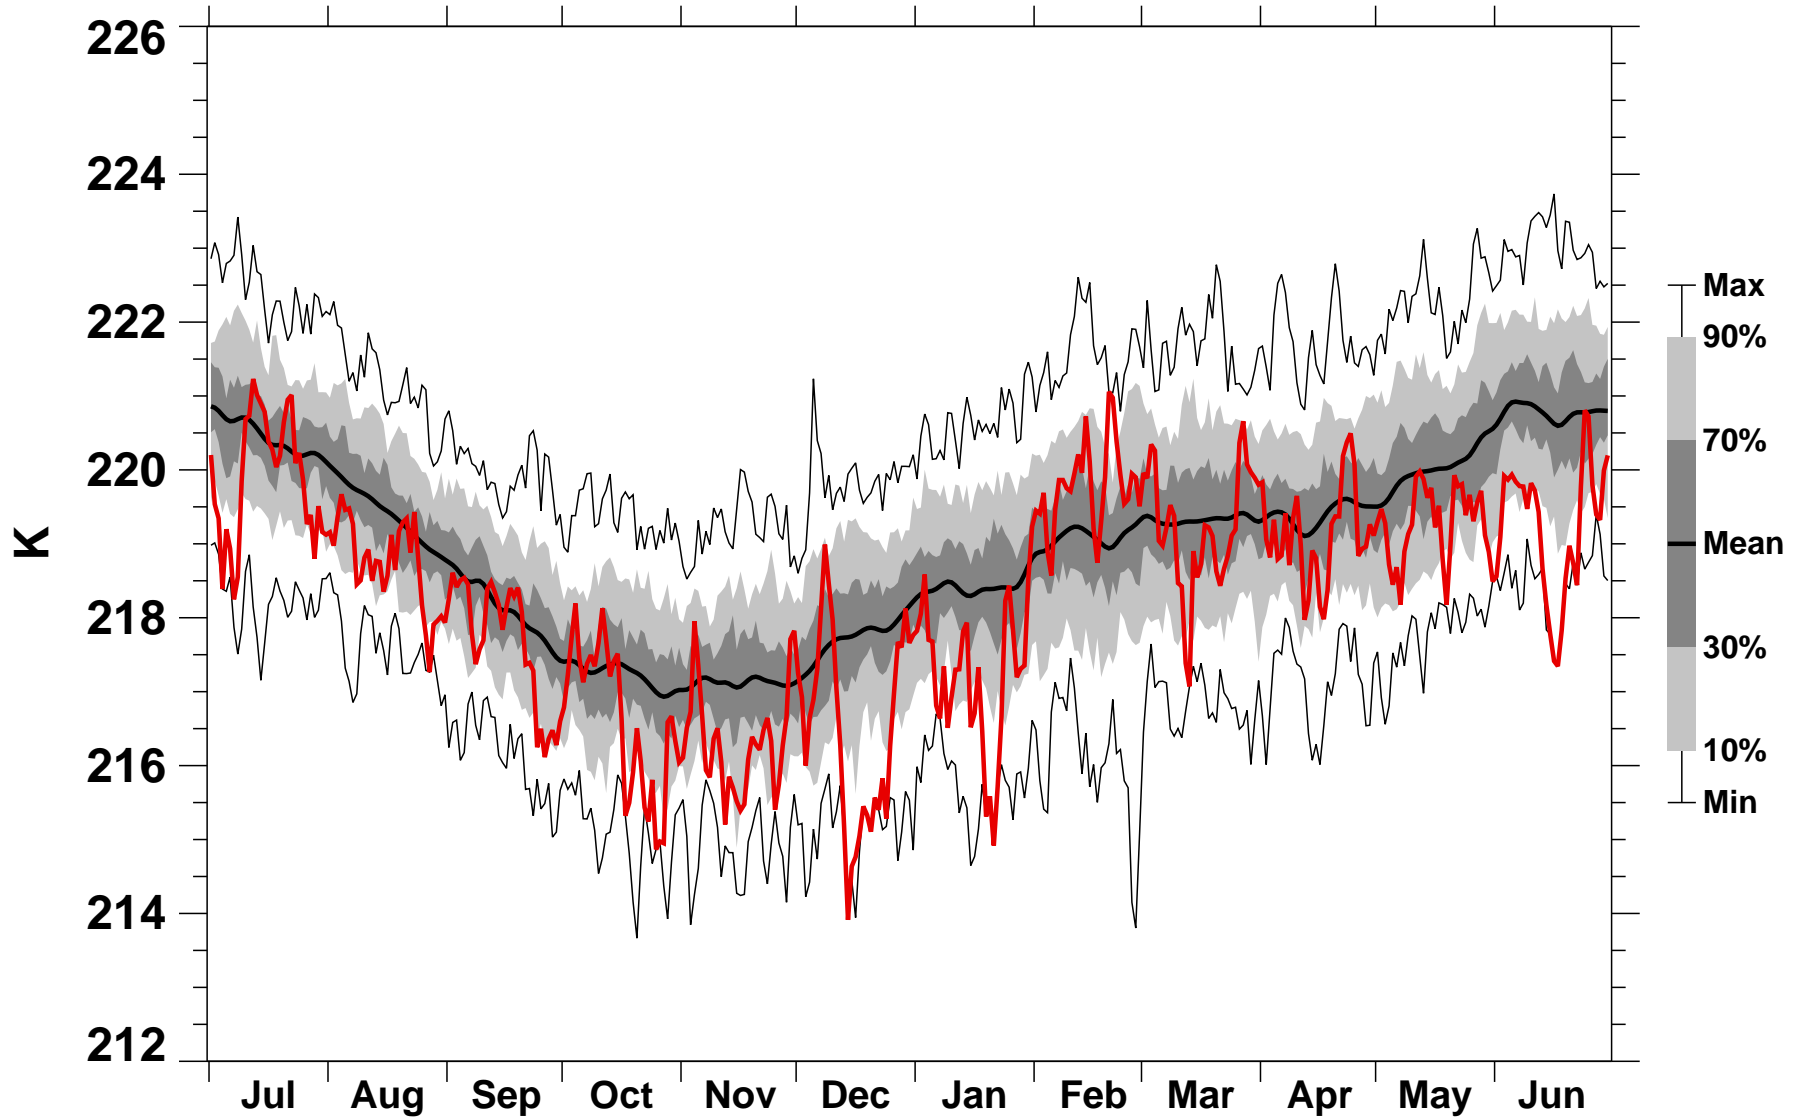

# 50°N Zonal Mean Temperature 150 hPa MERRA2

1978/1979–2022/2023

1993/1994