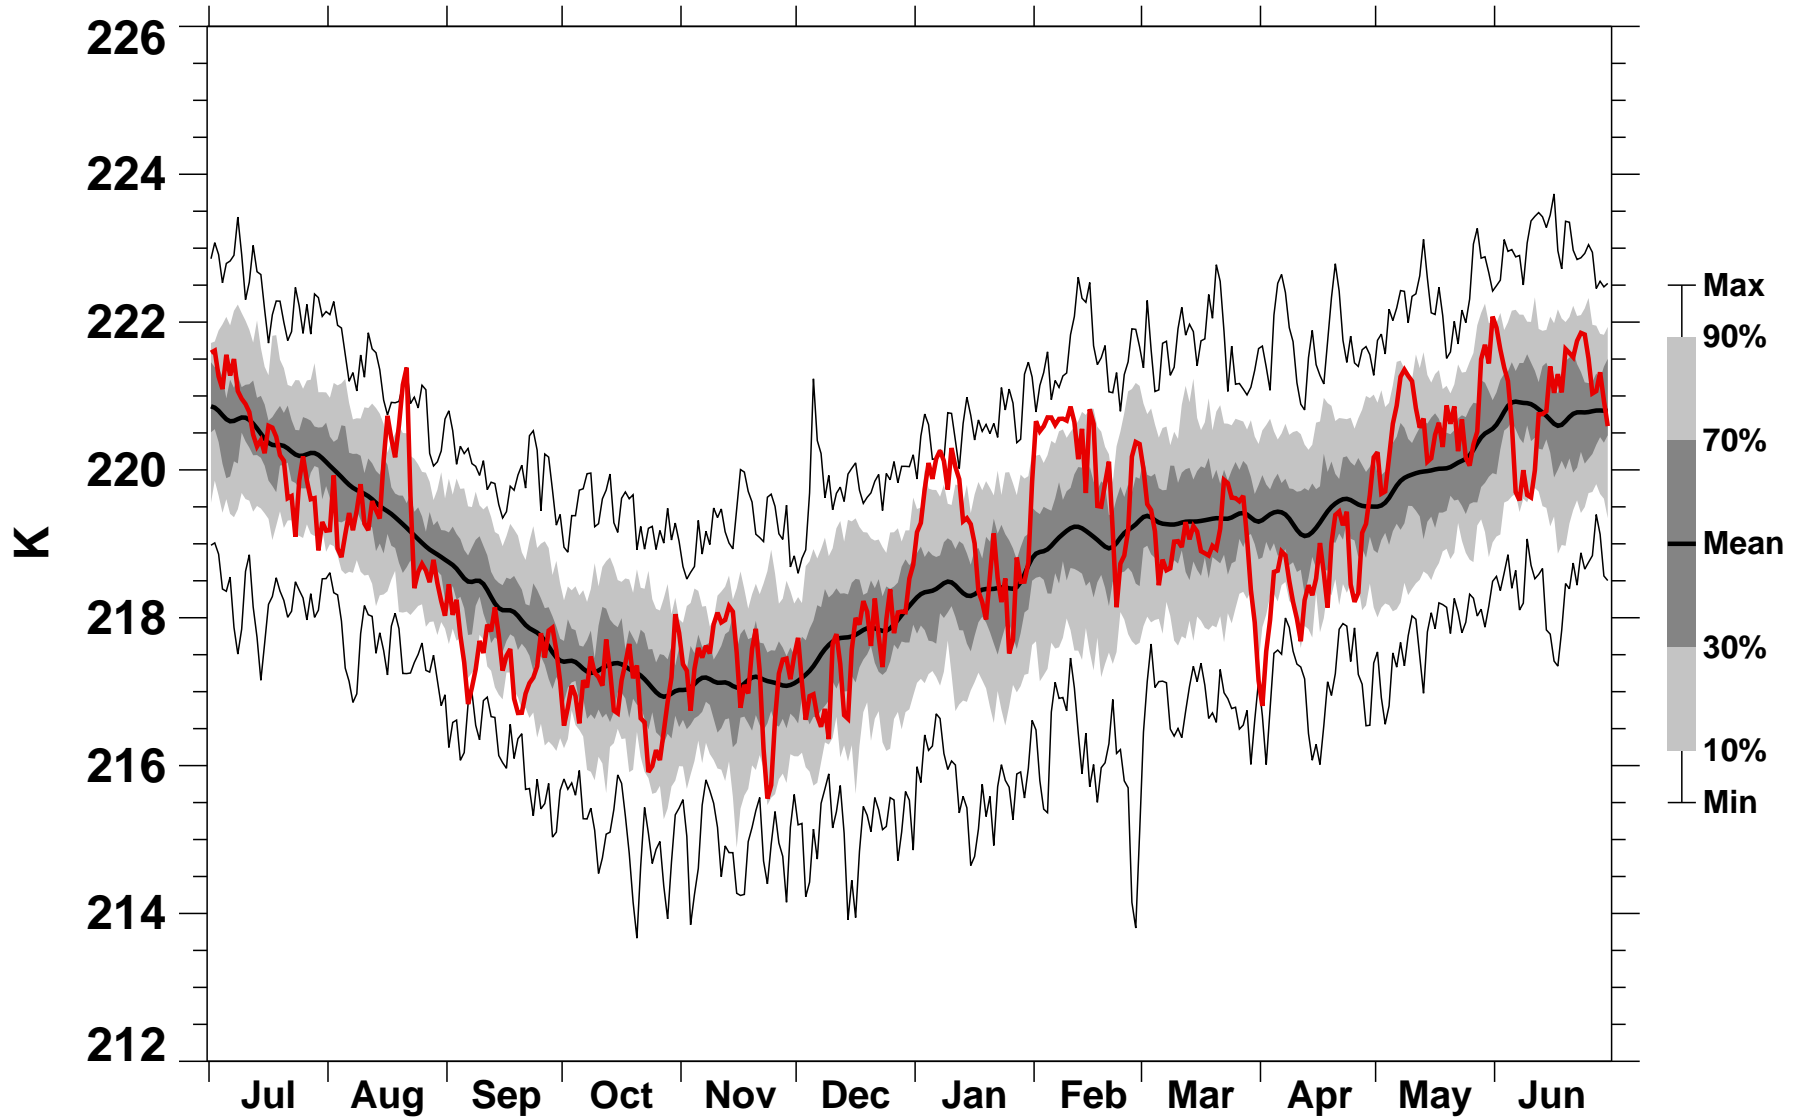

50°N Zonal Mean Temperature 150 hPa MERRA2

1978/1979–2022/2023

2007/2008