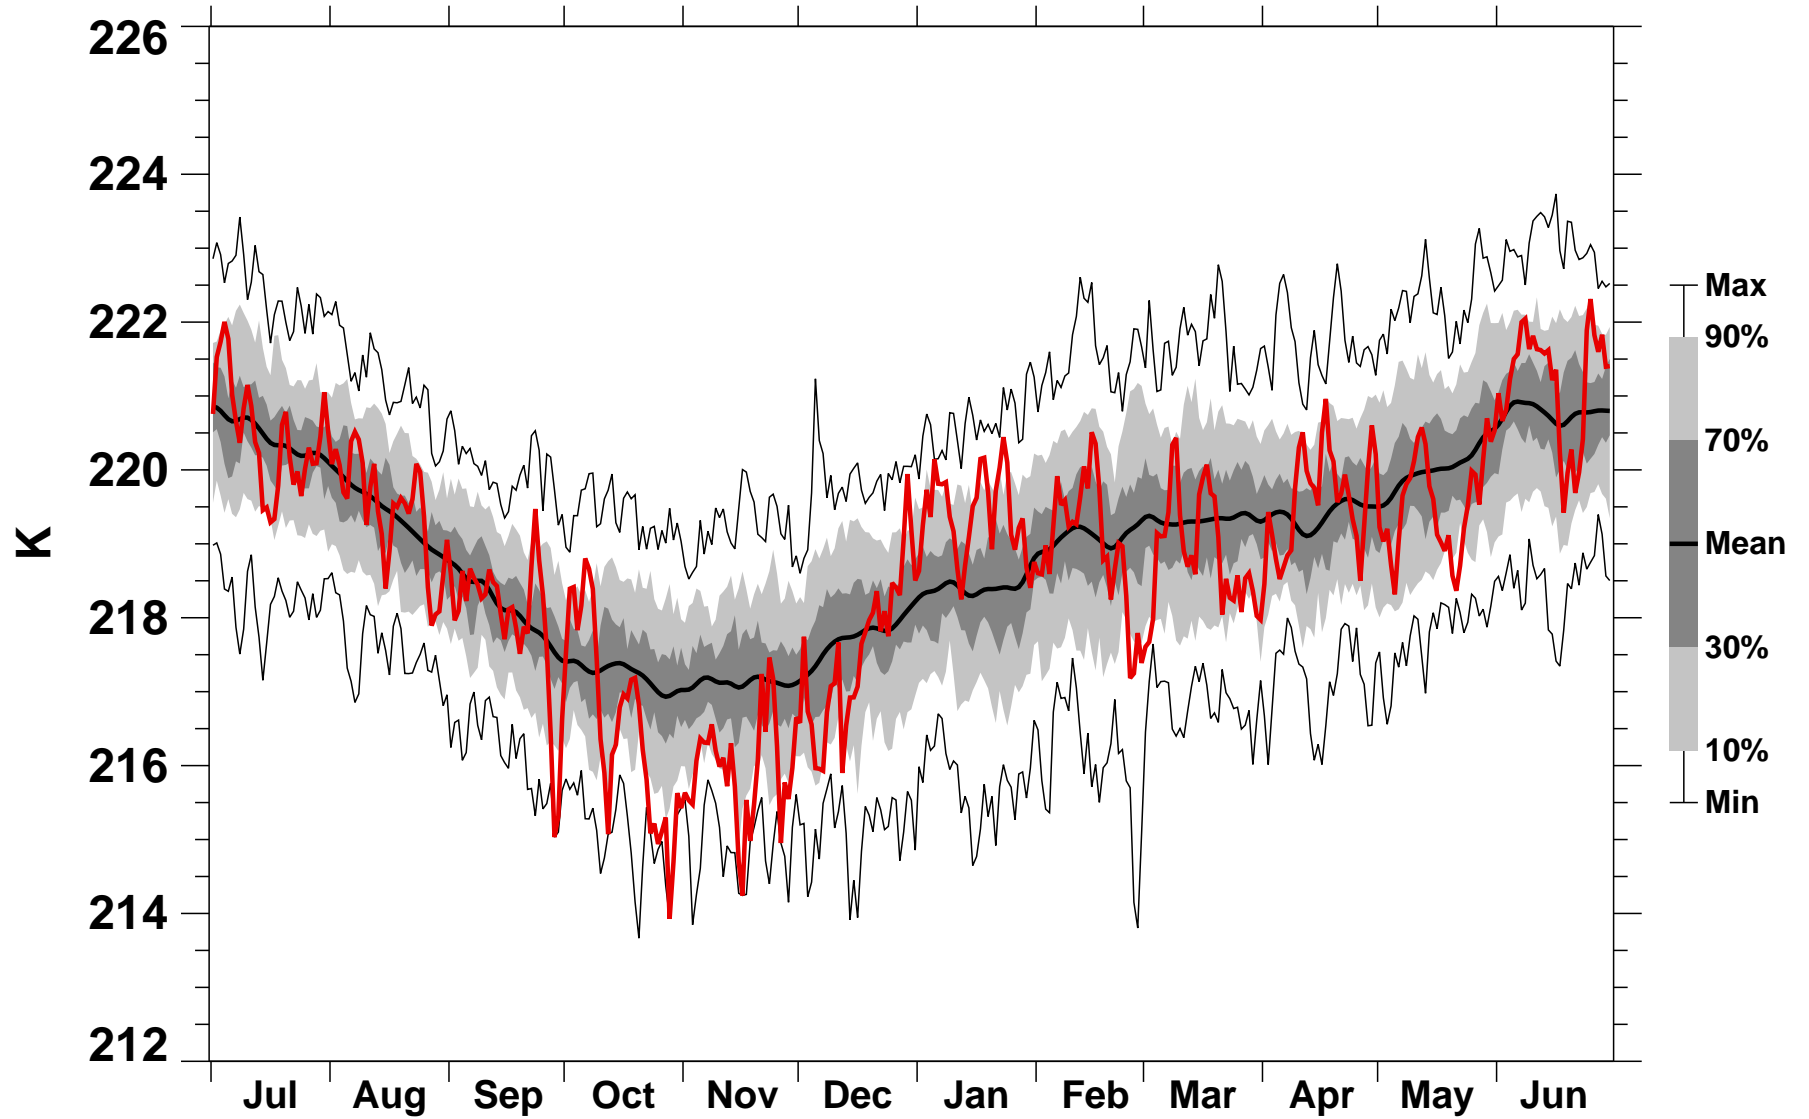

# 50°N Zonal Mean Temperature 150 hPa MERRA2

1978/1979–2022/2023

2008/2009