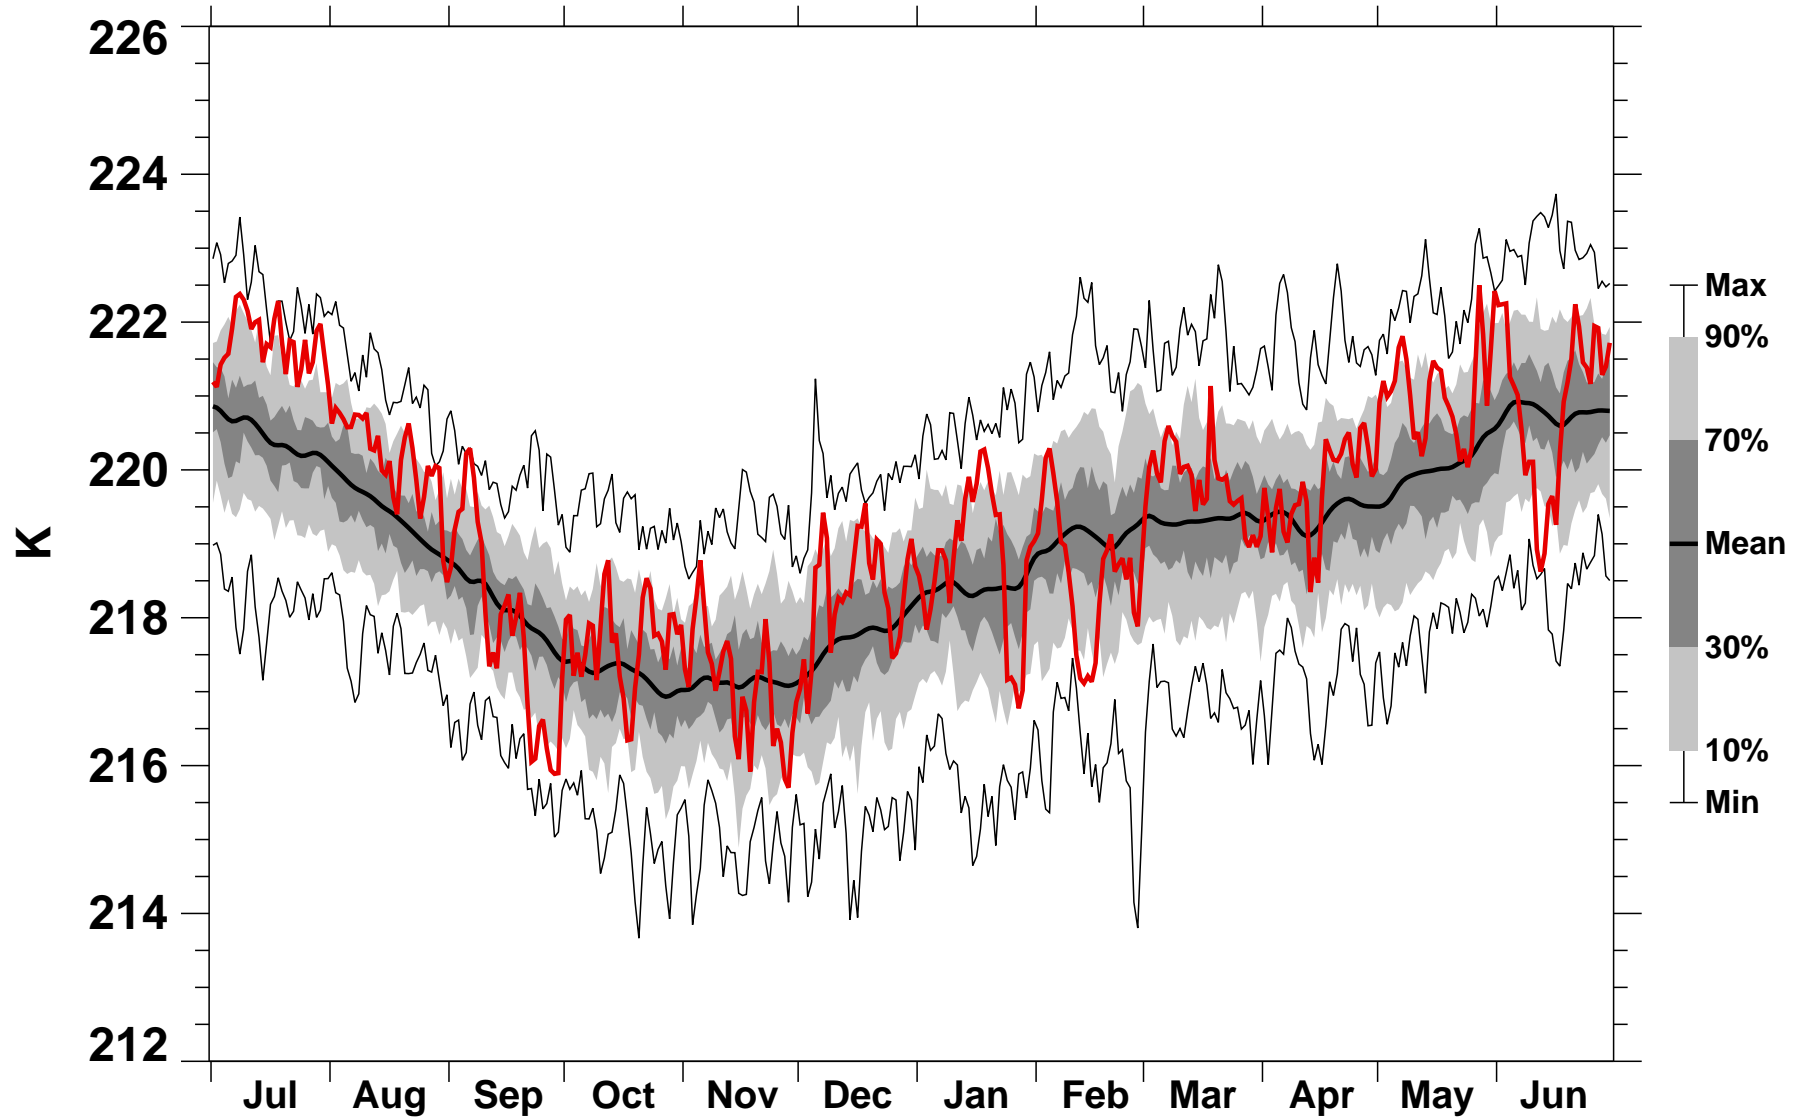

50°N Zonal Mean Temperature 150 hPa MERRA2

1978/1979–2022/2023

2009/2010