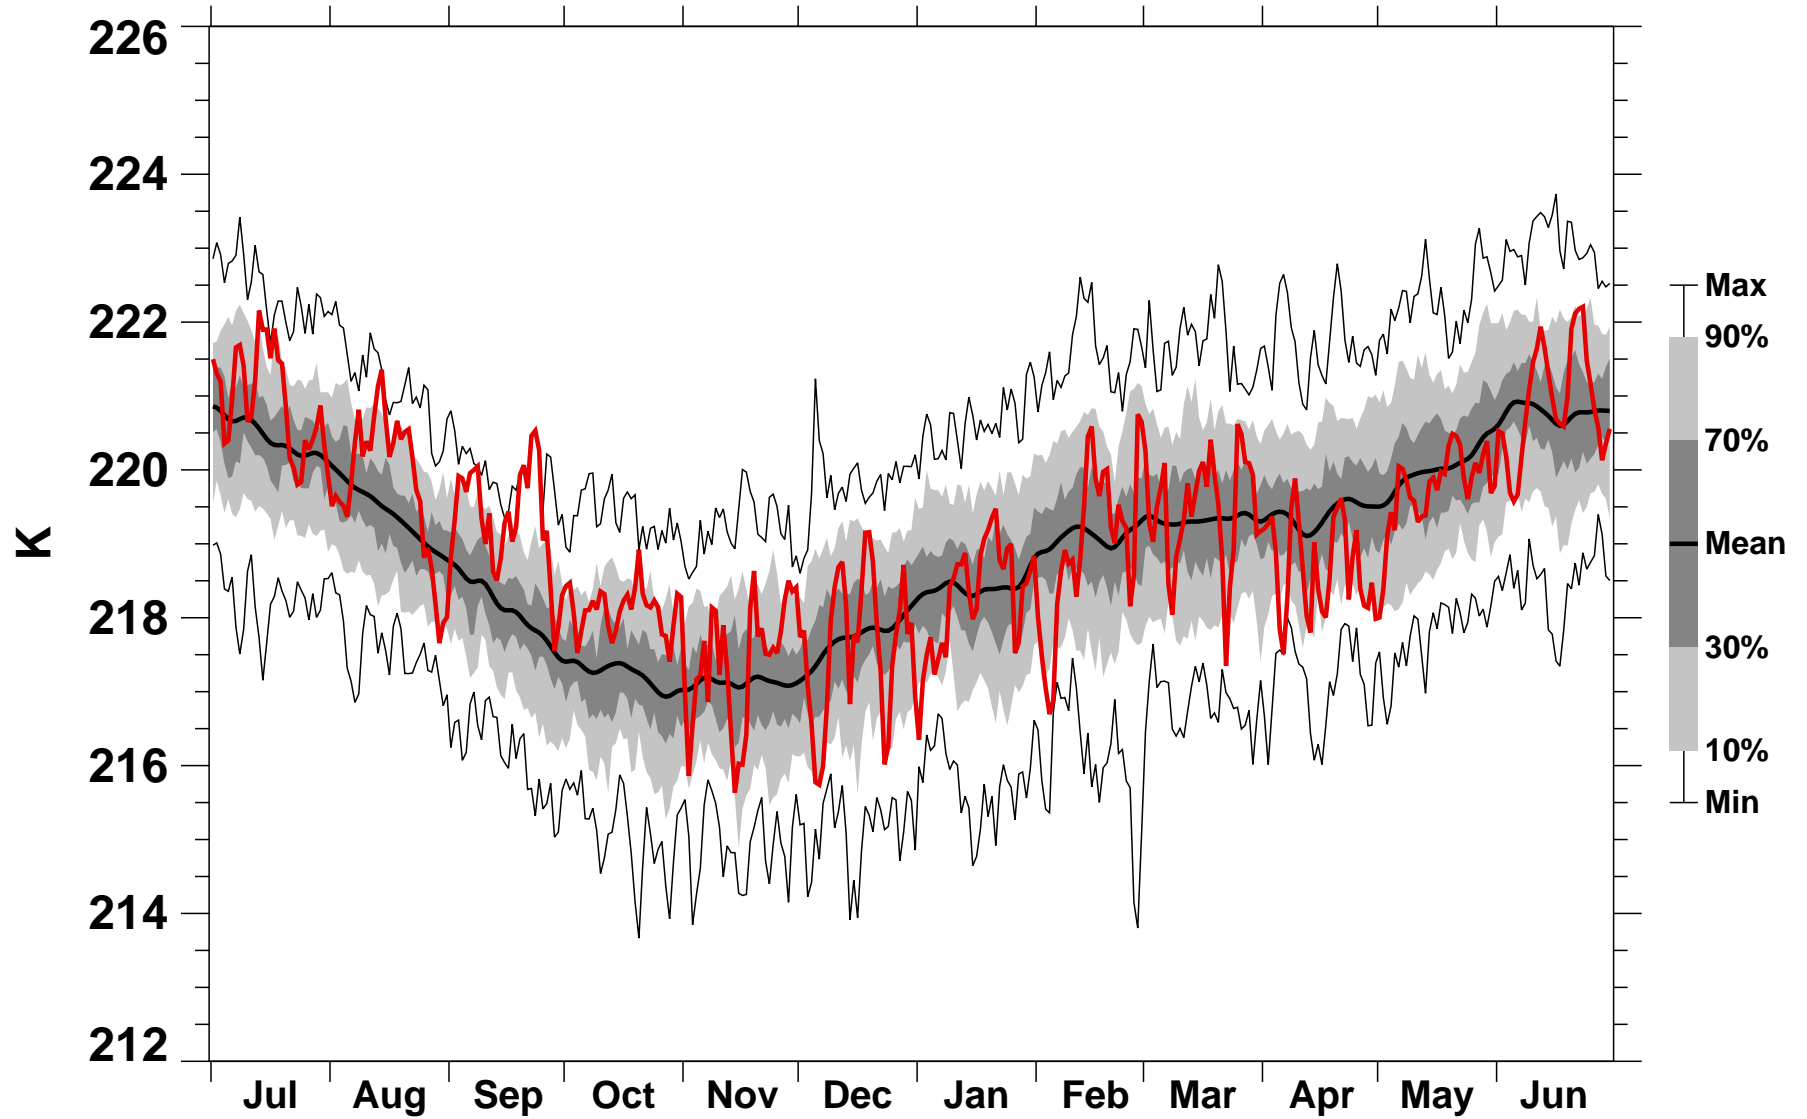

# 50°N Zonal Mean Temperature 150 hPa MERRA2

1978/1979–2022/2023

2010/2011