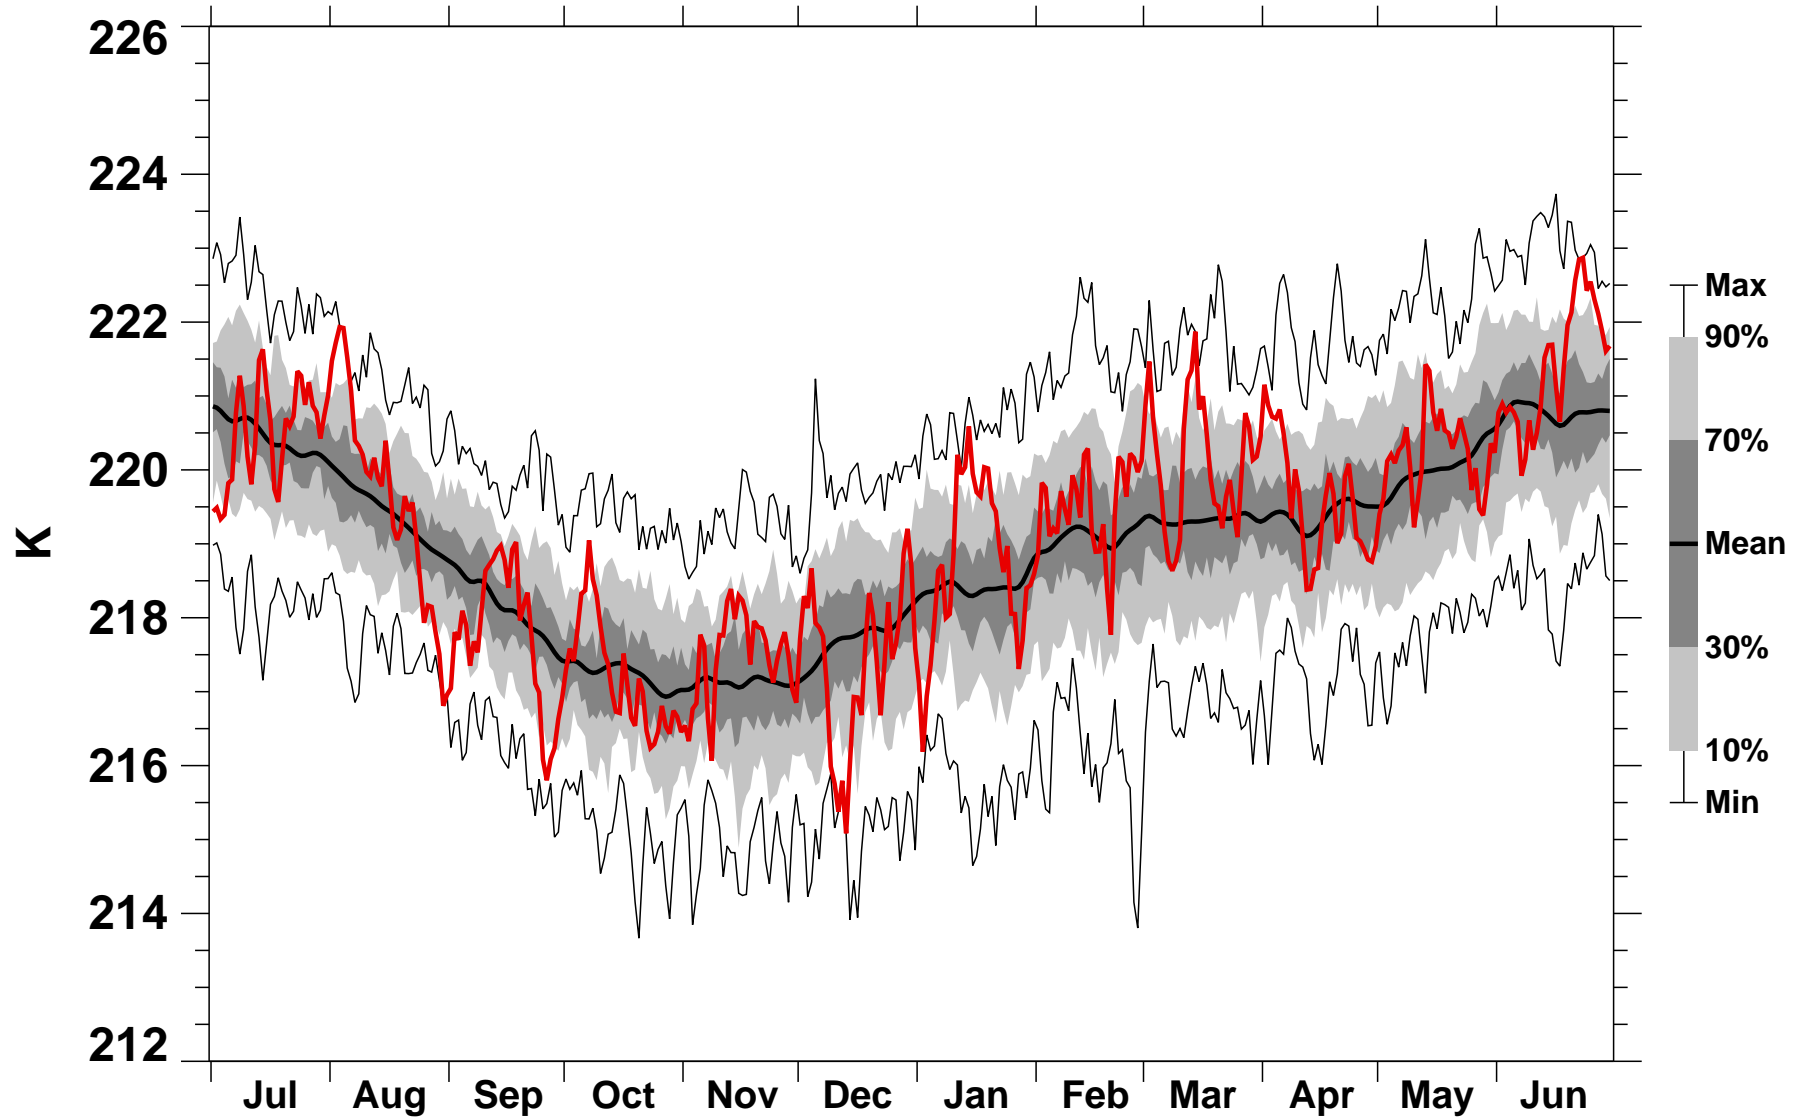

# 50°N Zonal Mean Temperature 150 hPa MERRA2

1978/1979–2022/2023

2014/2015