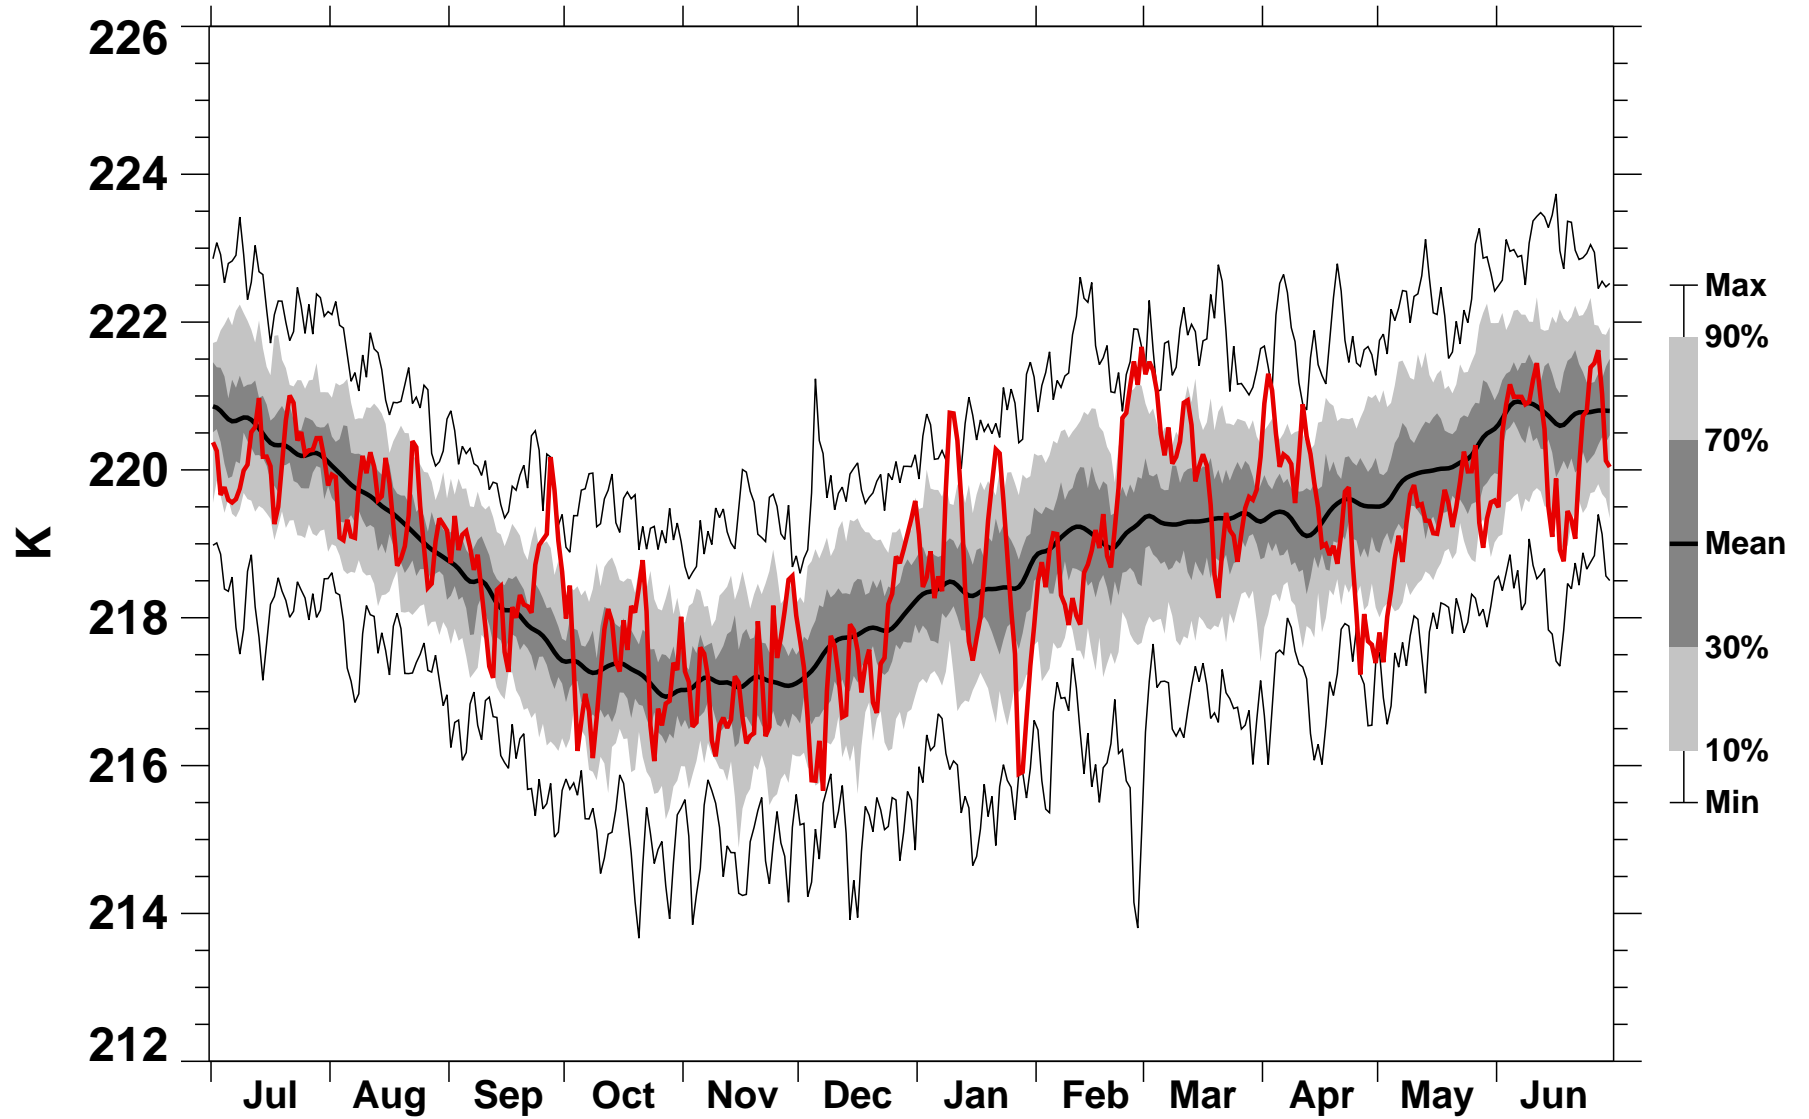

50°N Zonal Mean Temperature 150 hPa MERRA2

1978/1979–2022/2023

2017/2018