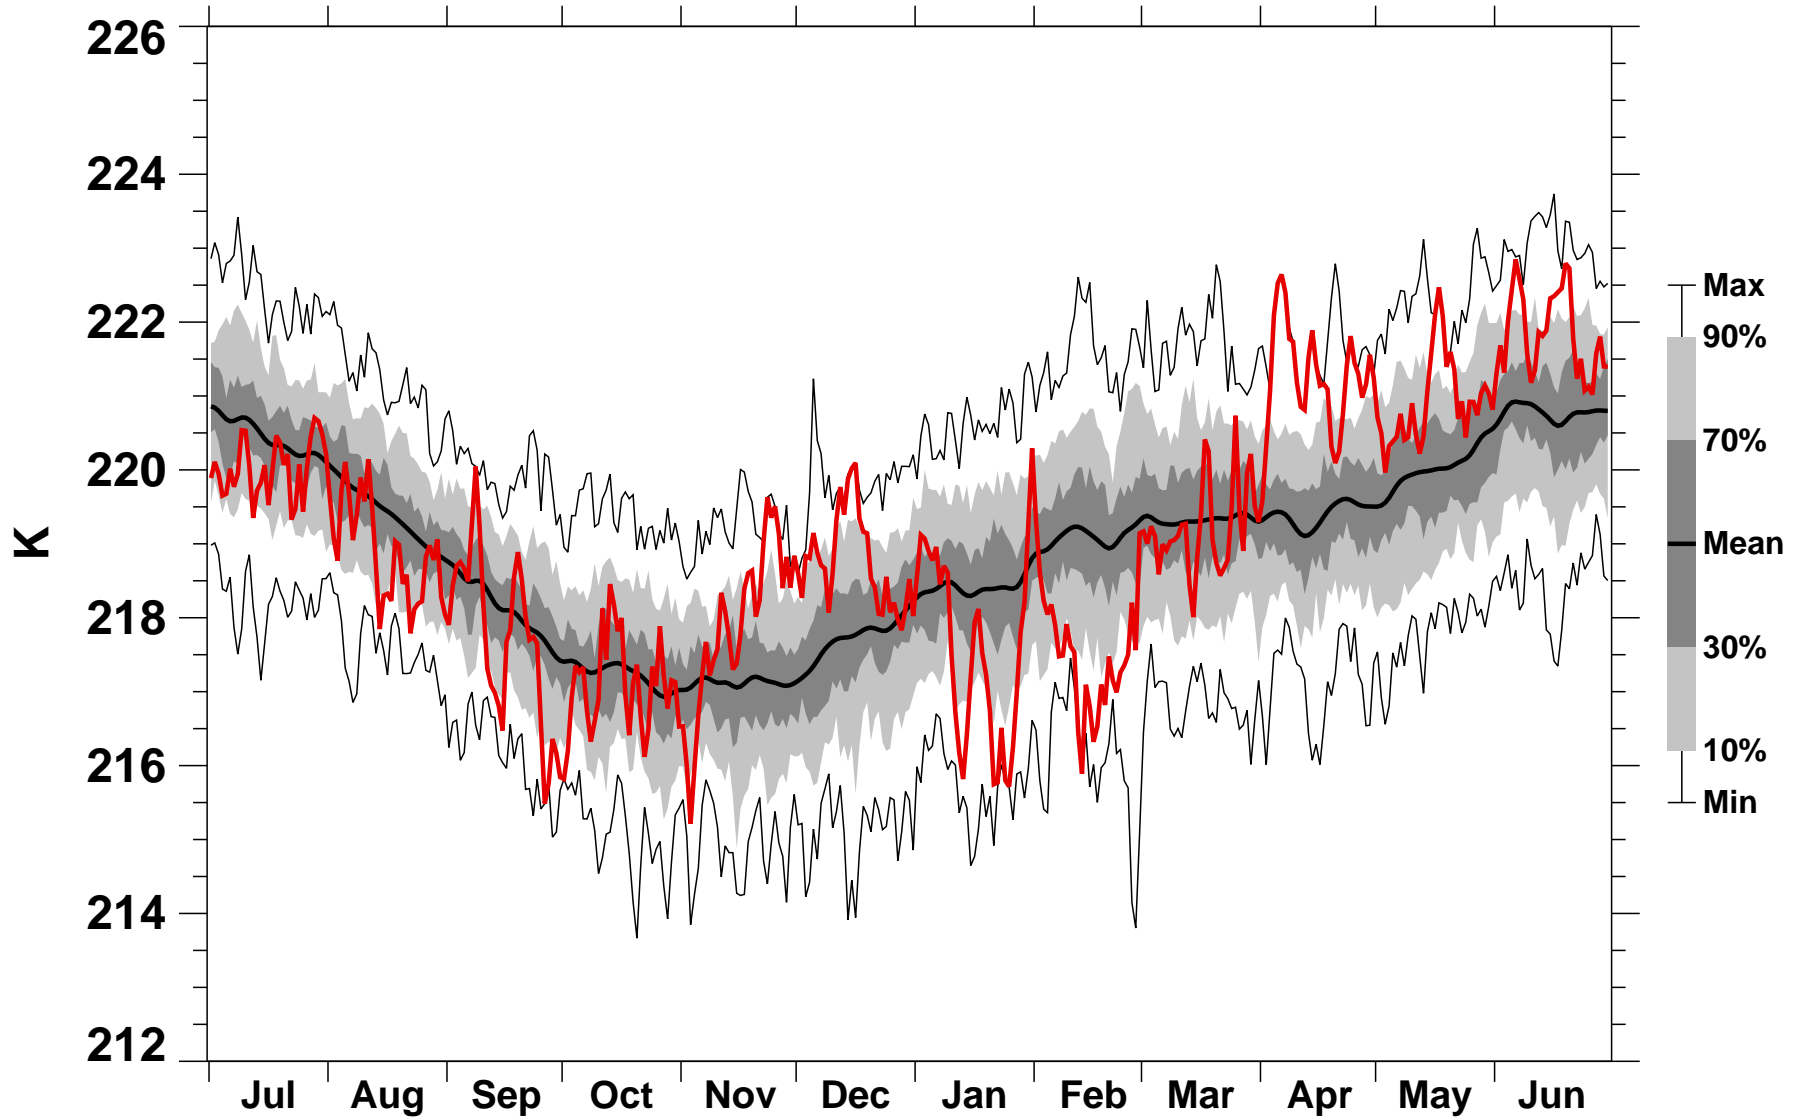

50°N Zonal Mean Temperature 150 hPa MERRA2

1978/1979–2022/2023

2018/2019