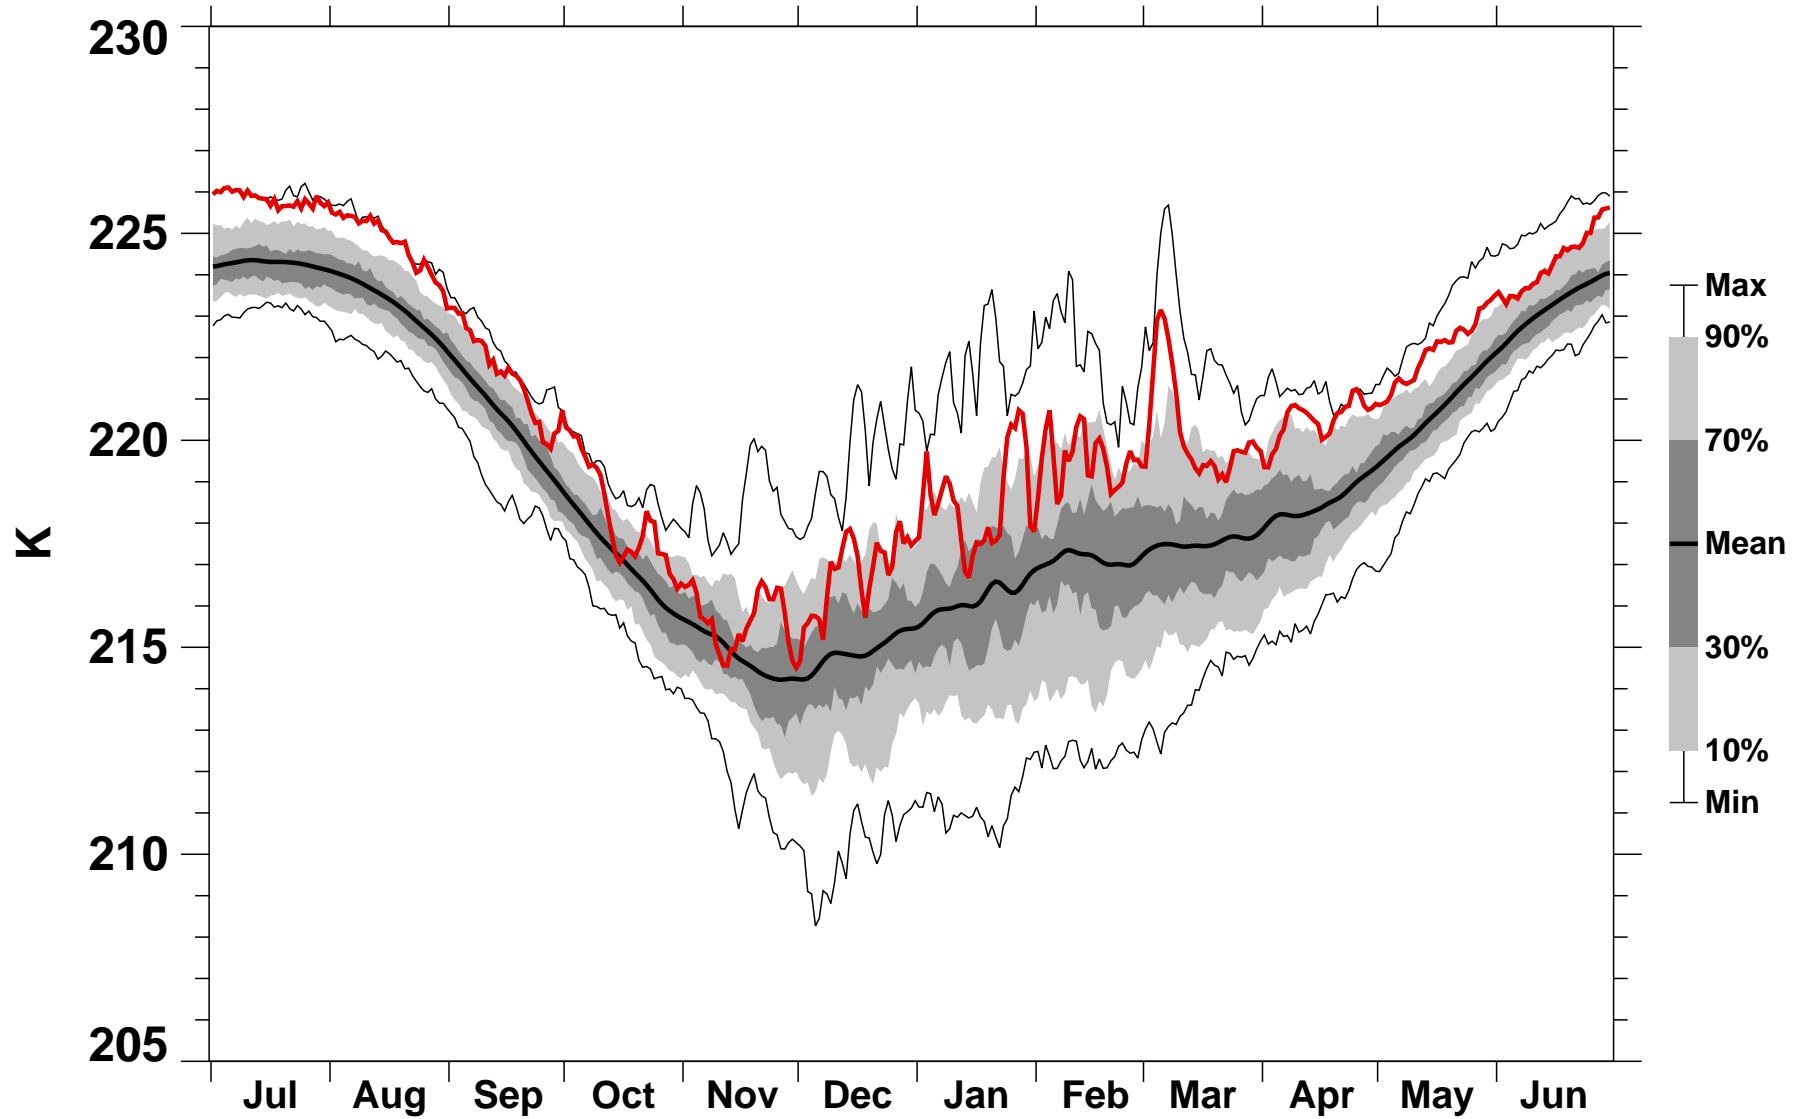

50°N Zonal Mean Temperature 30 hPa MERRA2

1978/1979–2022/2023

1982/1983