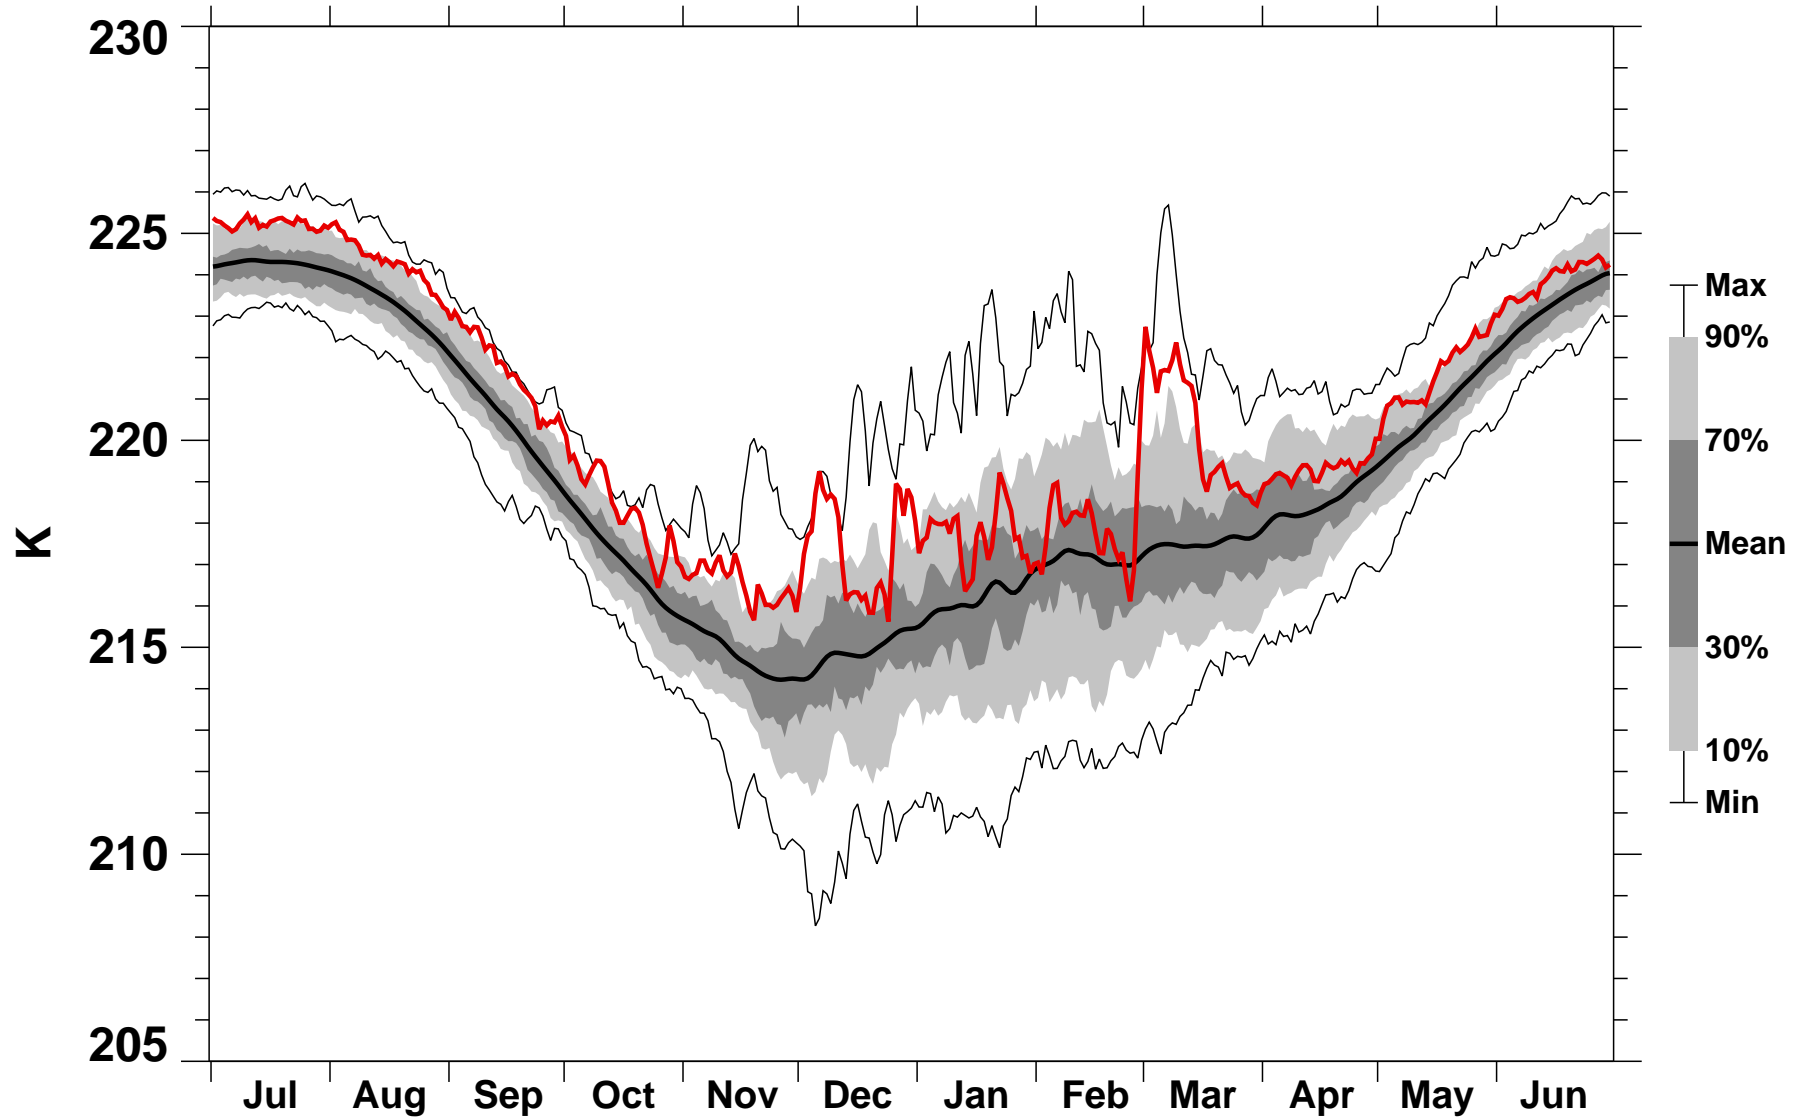

50°N Zonal Mean Temperature 30 hPa MERRA2

1978/1979–2022/2023

1983/1984