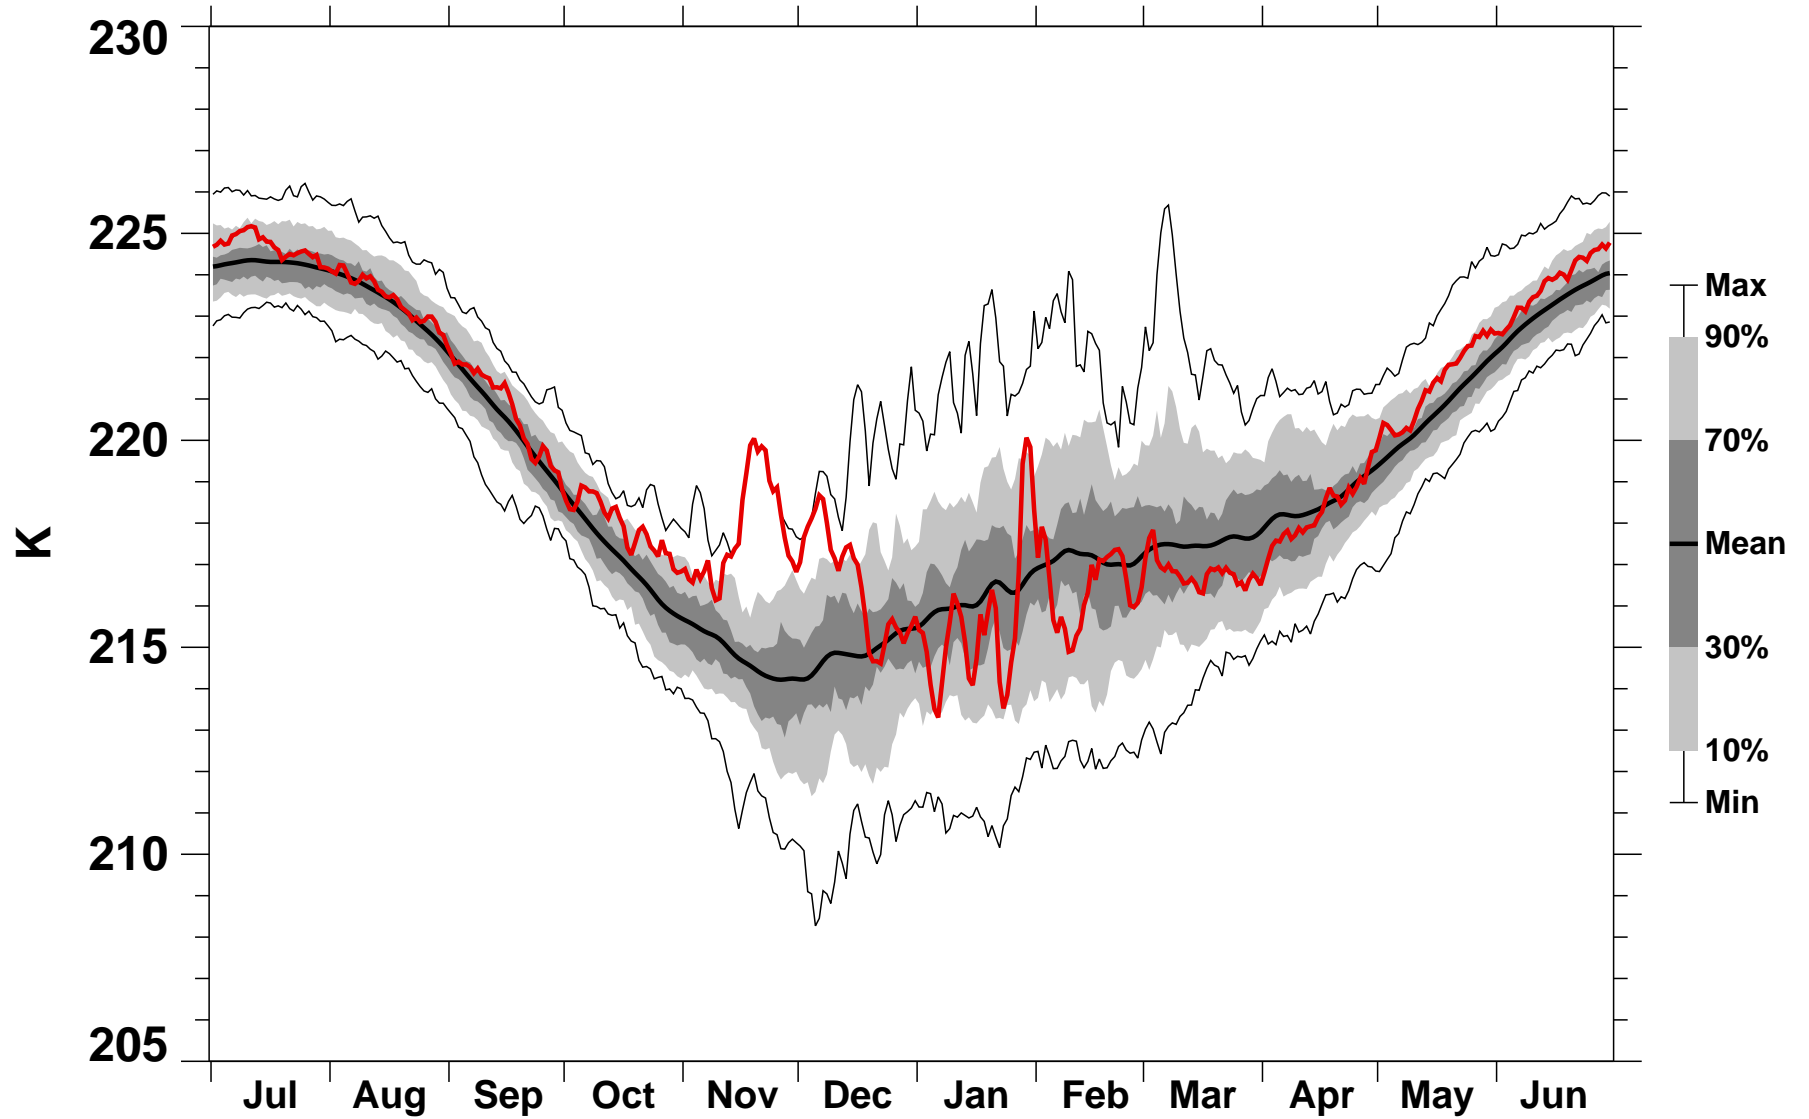

50°N Zonal Mean Temperature 30 hPa MERRA2

1978/1979–2022/2023

1986/1987