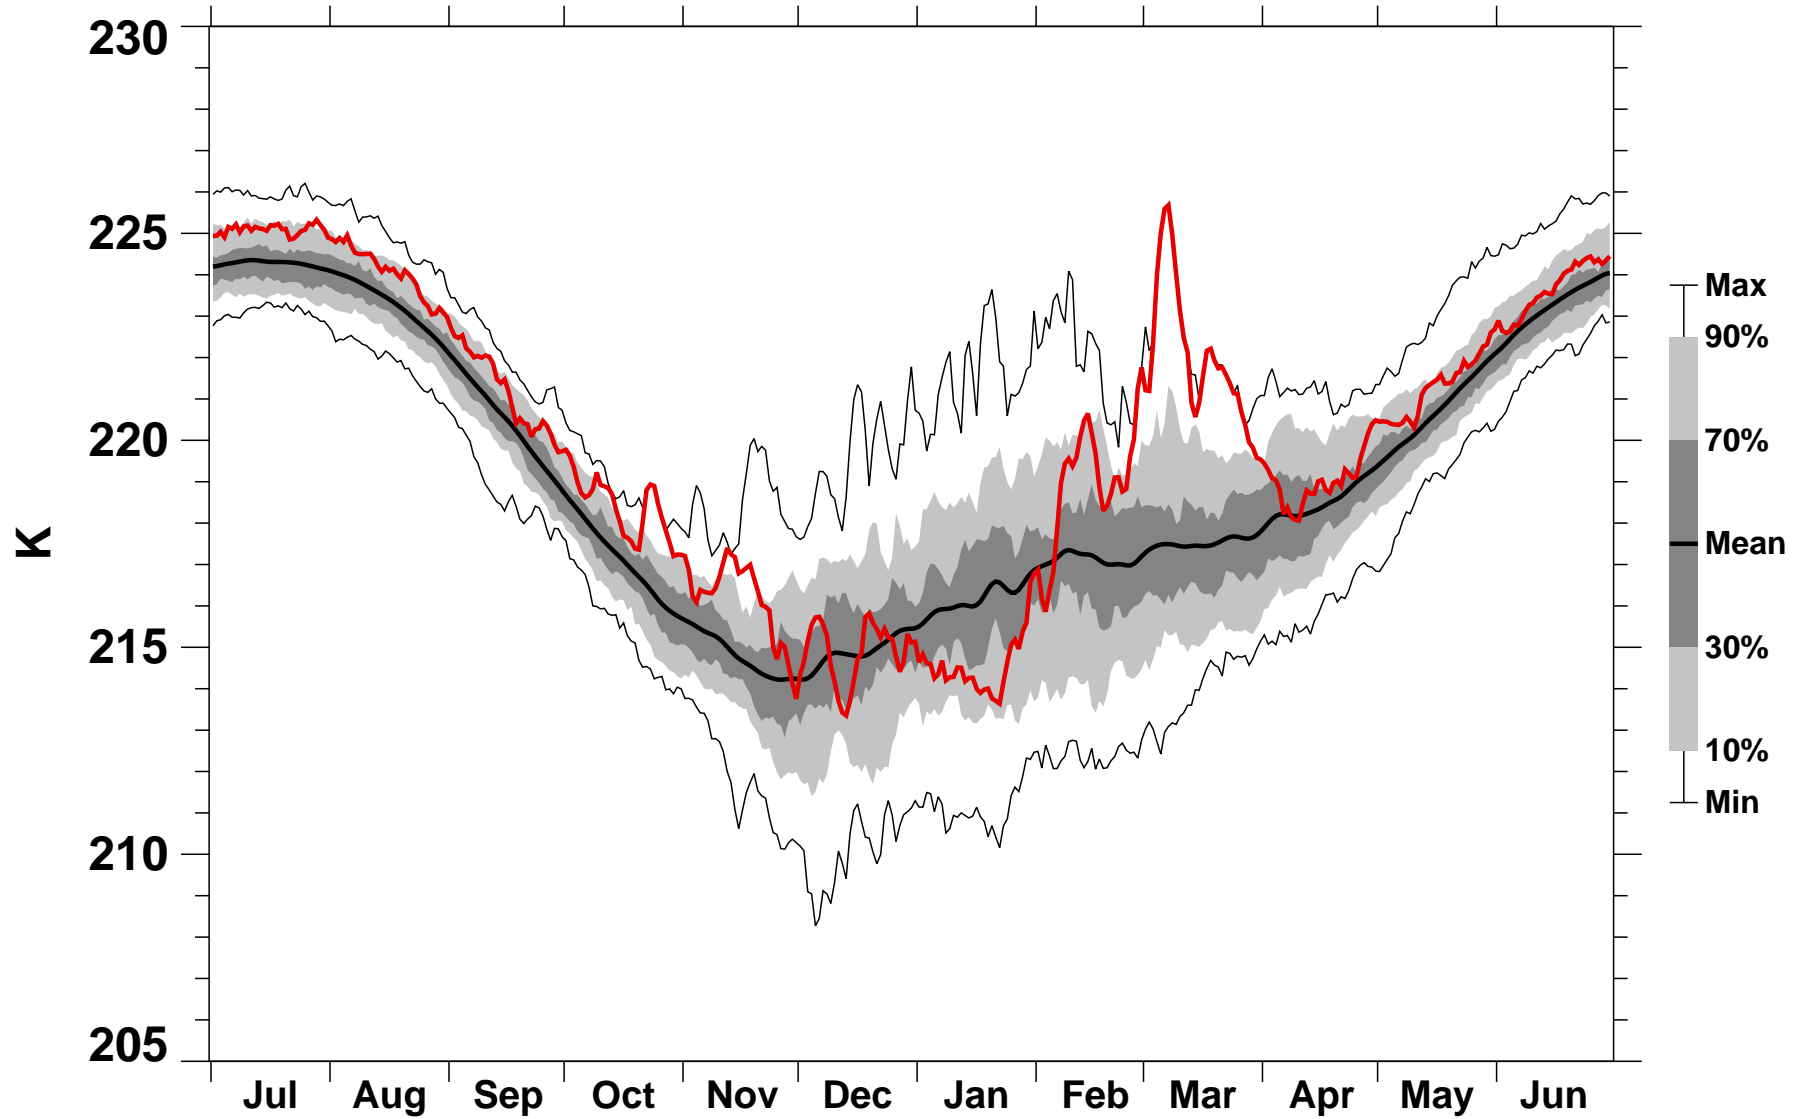

50°N Zonal Mean Temperature 30 hPa MERRA2

1978/1979–2022/2023

1987/1988