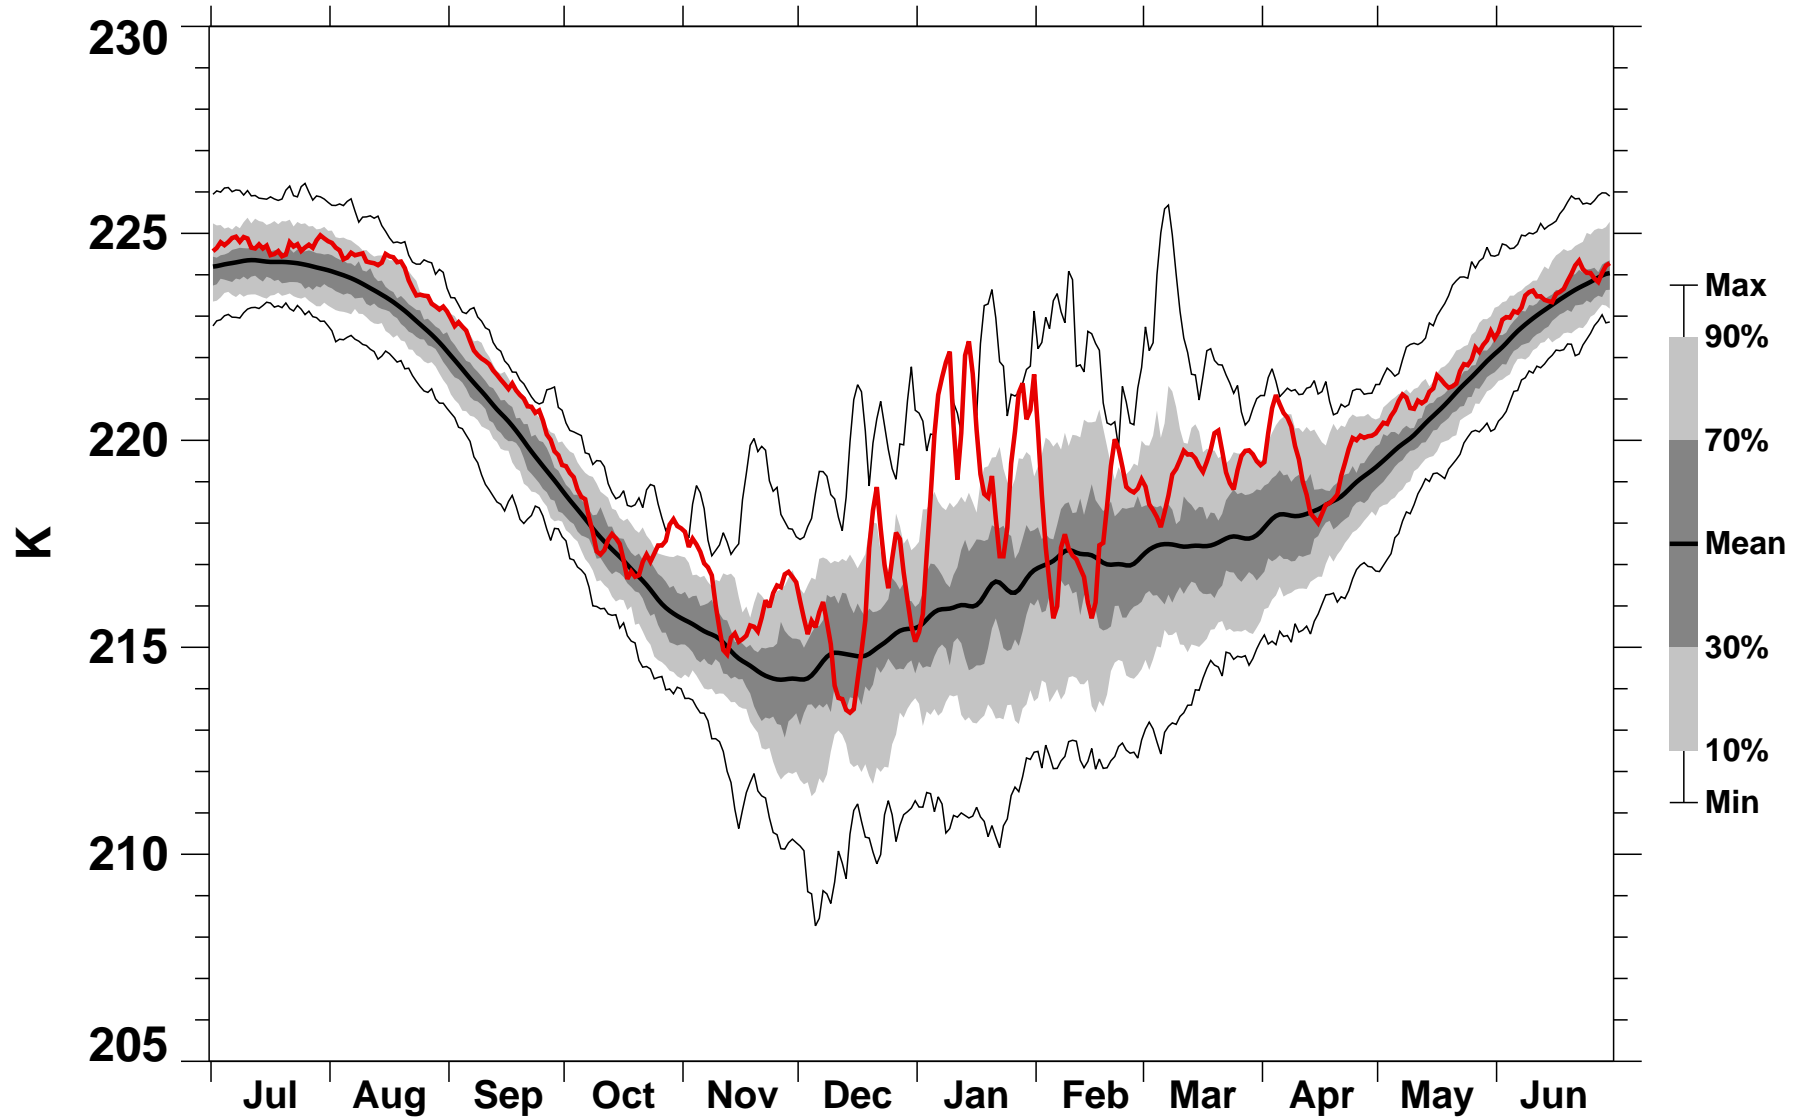

50°N Zonal Mean Temperature 30 hPa MERRA2

1978/1979–2022/2023

1990/1991