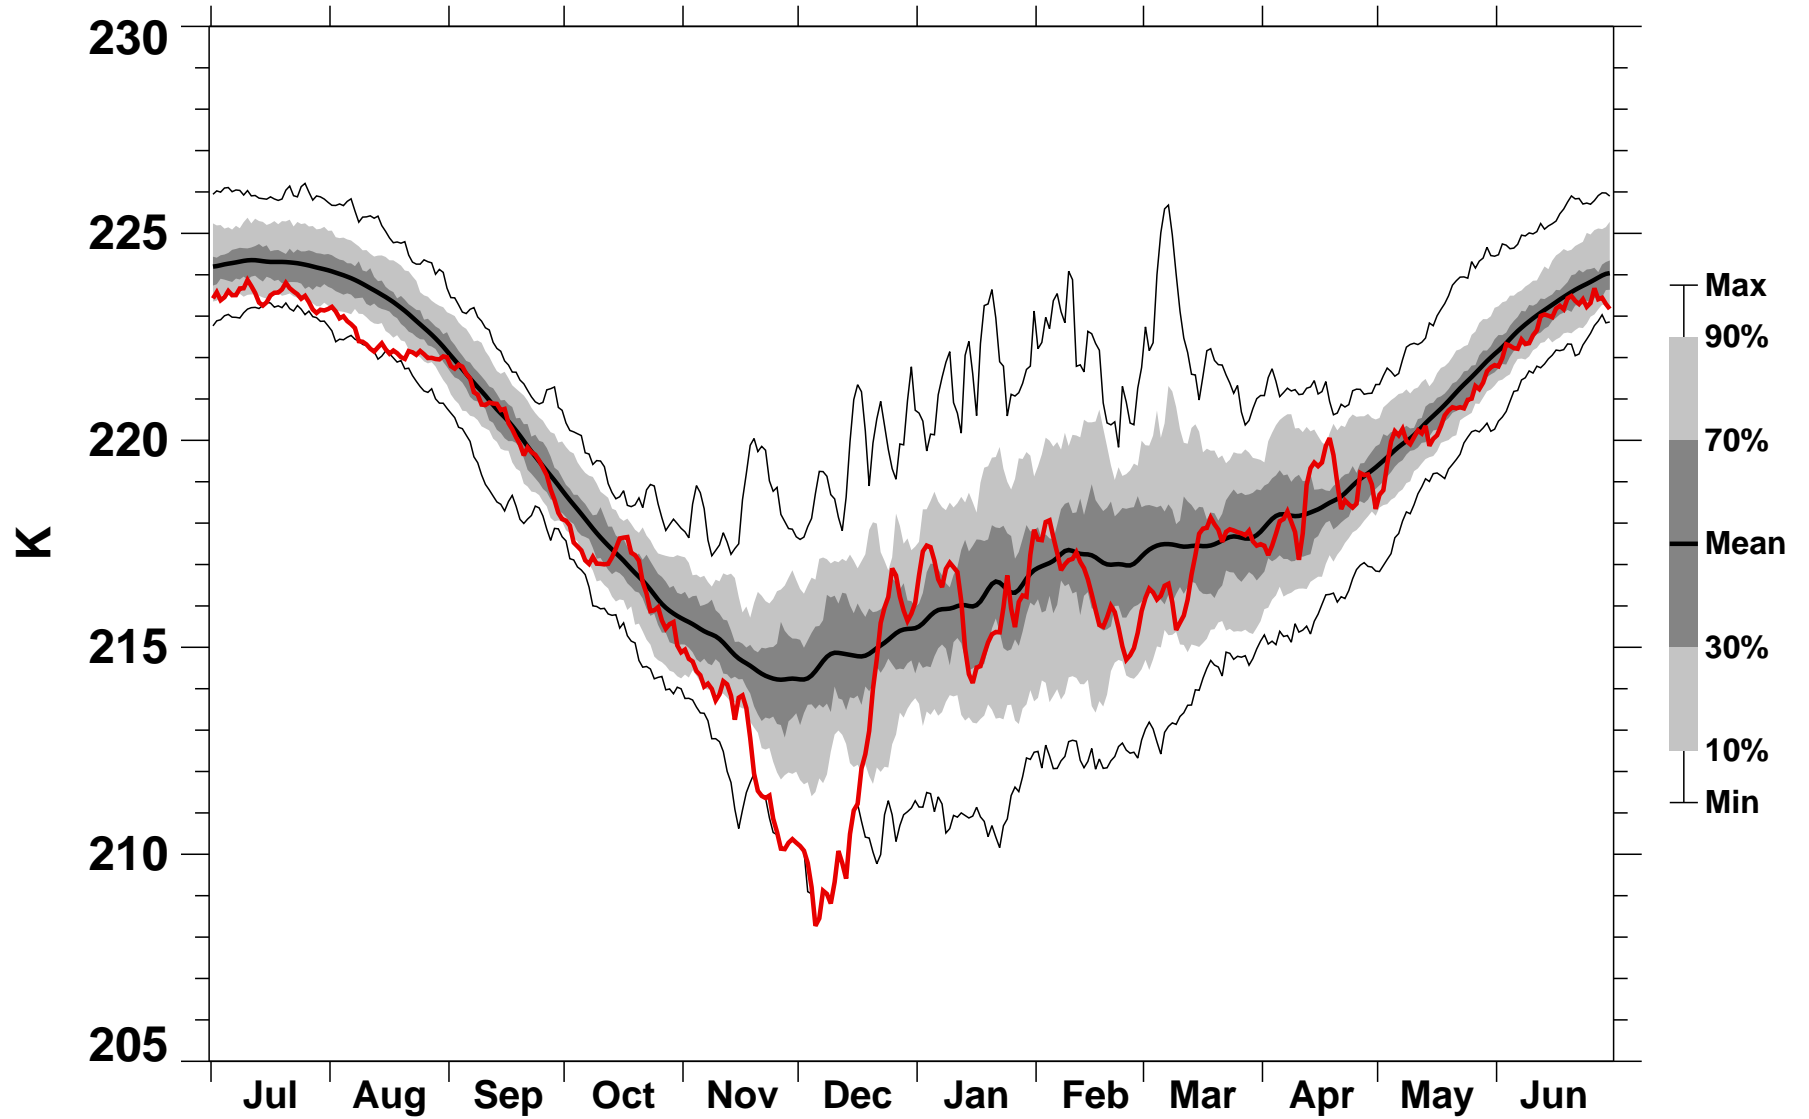

50°N Zonal Mean Temperature 30 hPa MERRA2

1978/1979–2022/2023

1996/1997