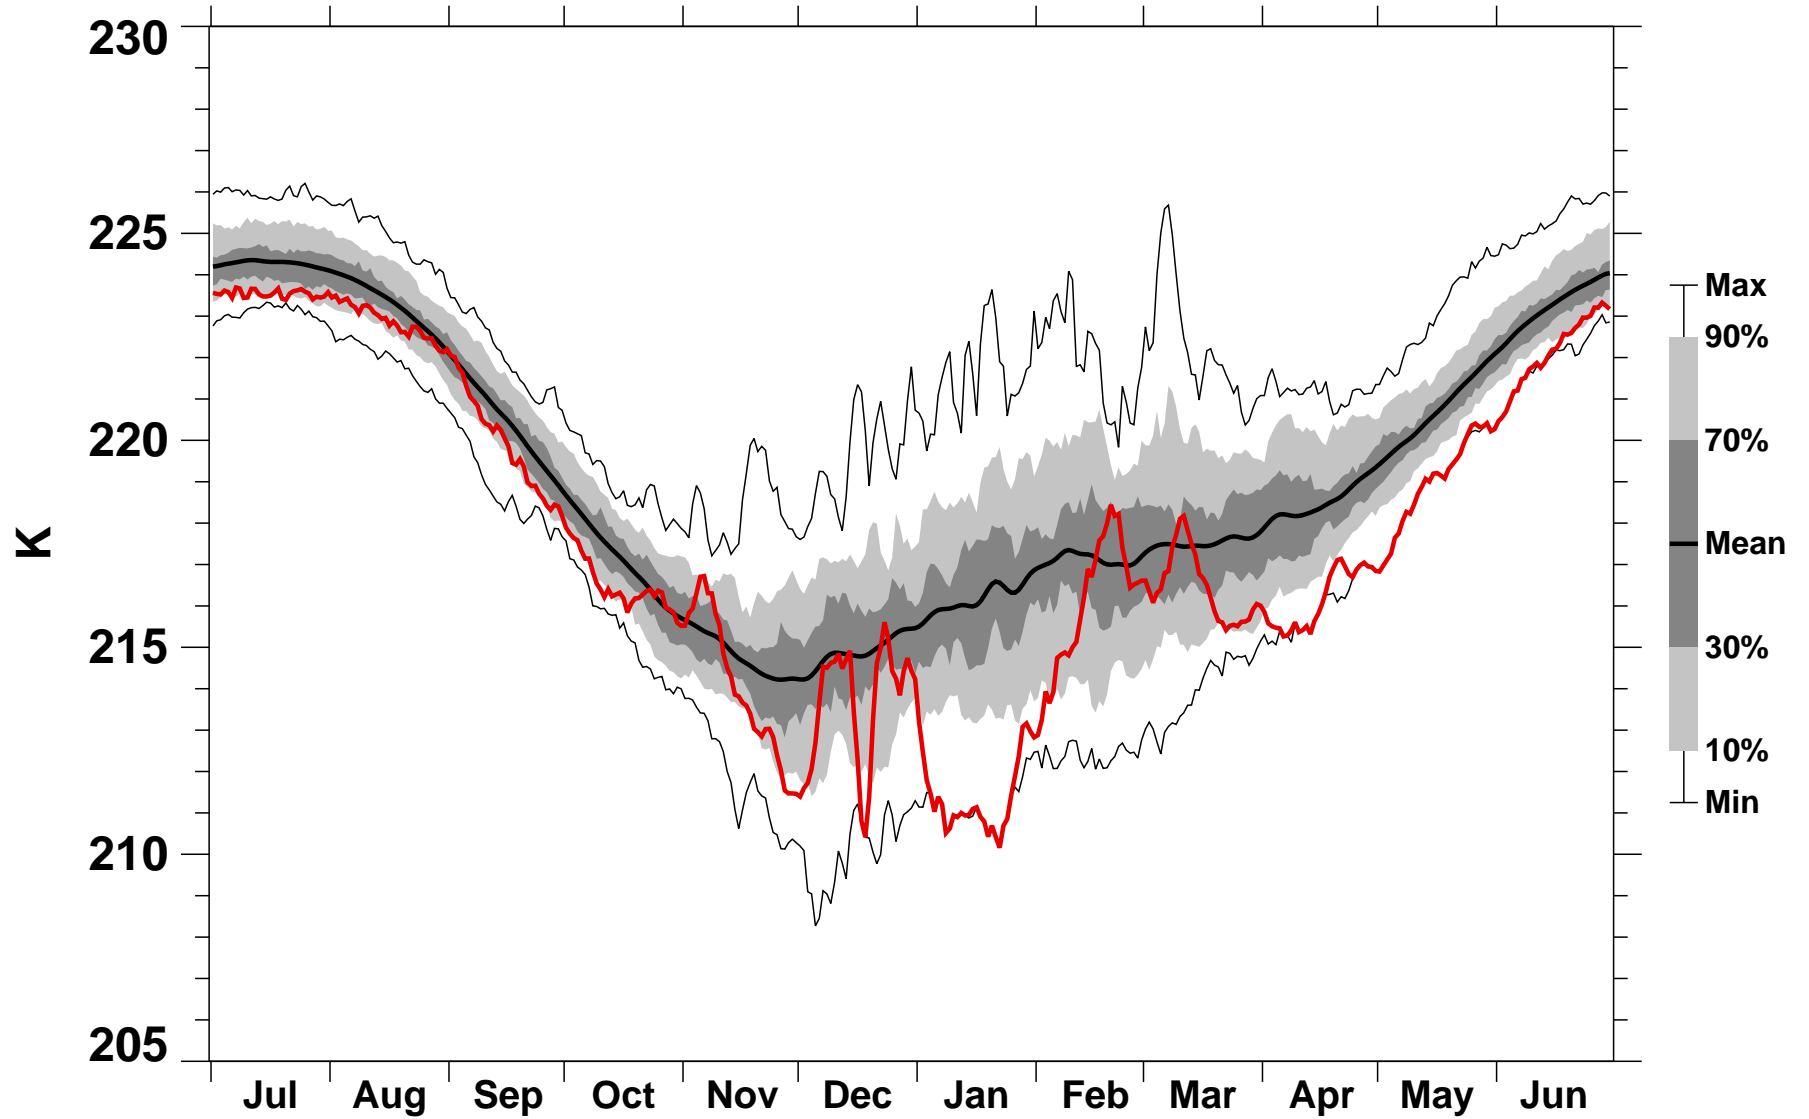

50°N Zonal Mean Temperature 30 hPa MERRA2

1978/1979–2022/2023

1998/1999