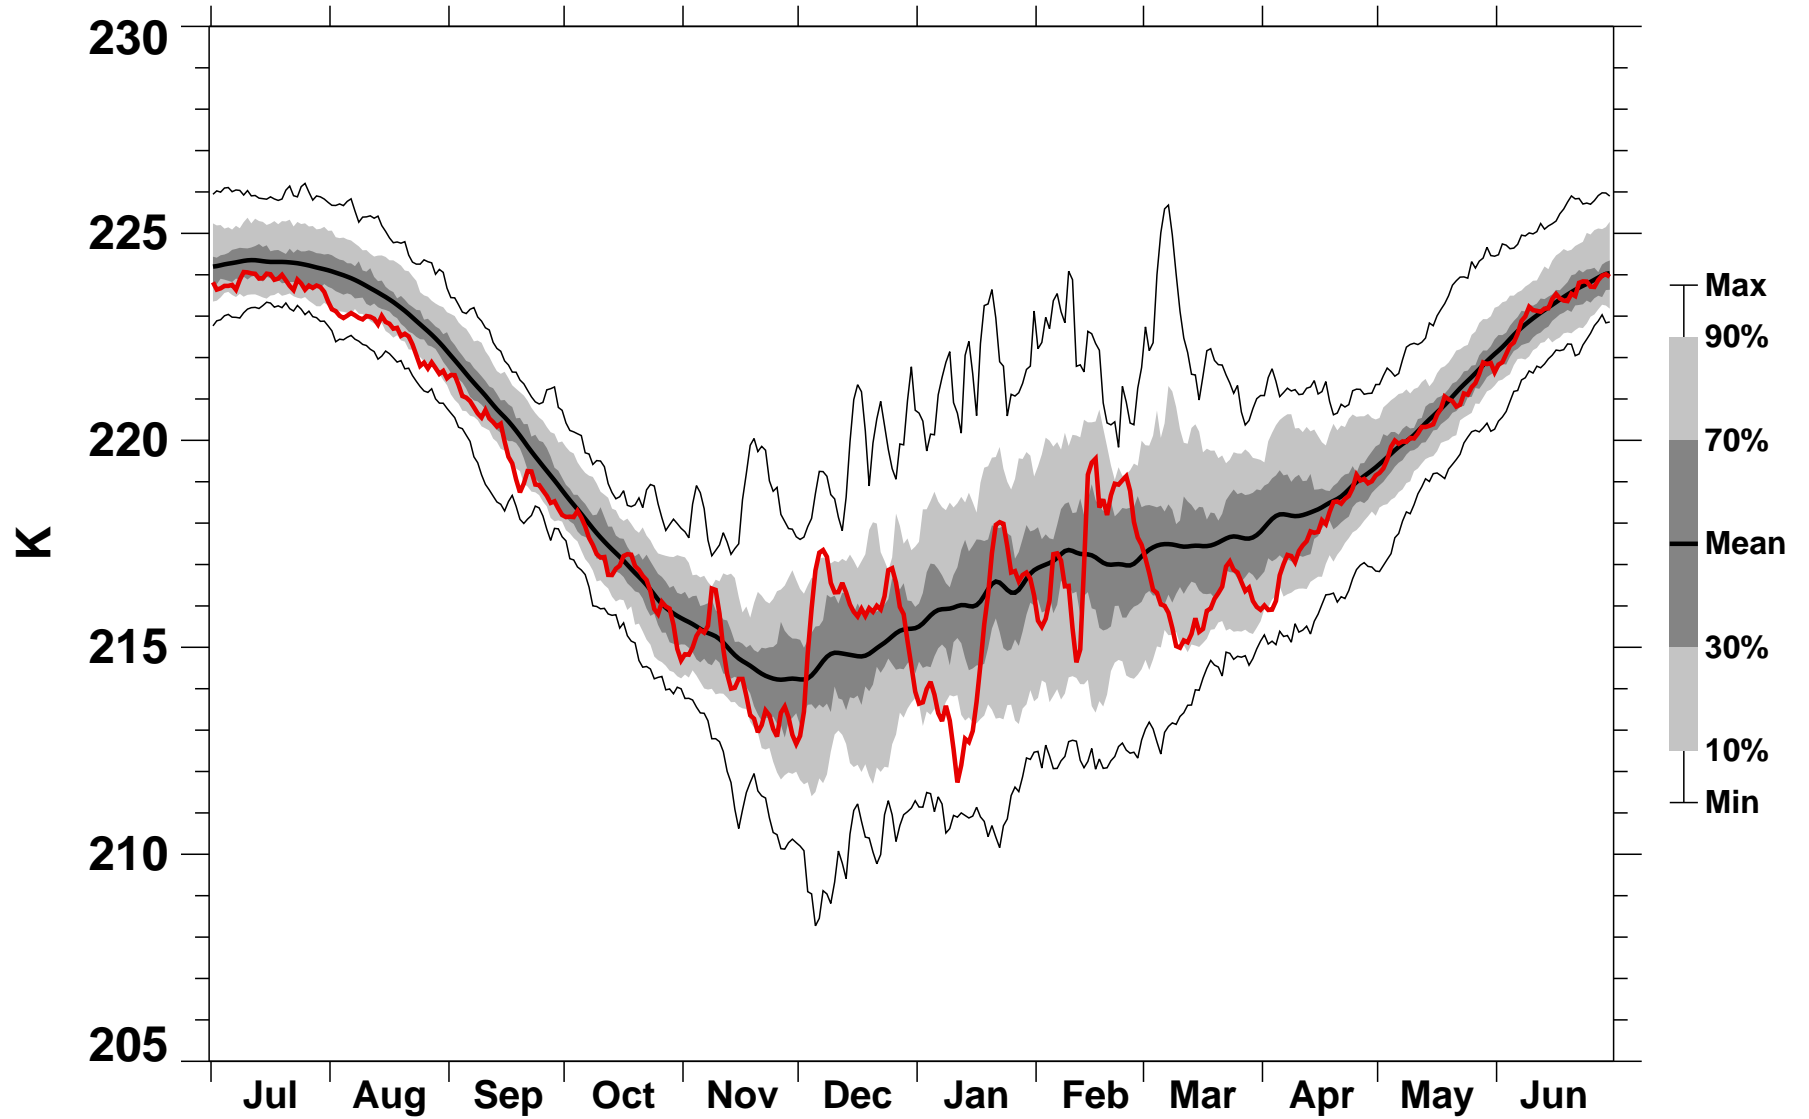

50°N Zonal Mean Temperature 30 hPa MERRA2

1978/1979–2022/2001

2000/2001