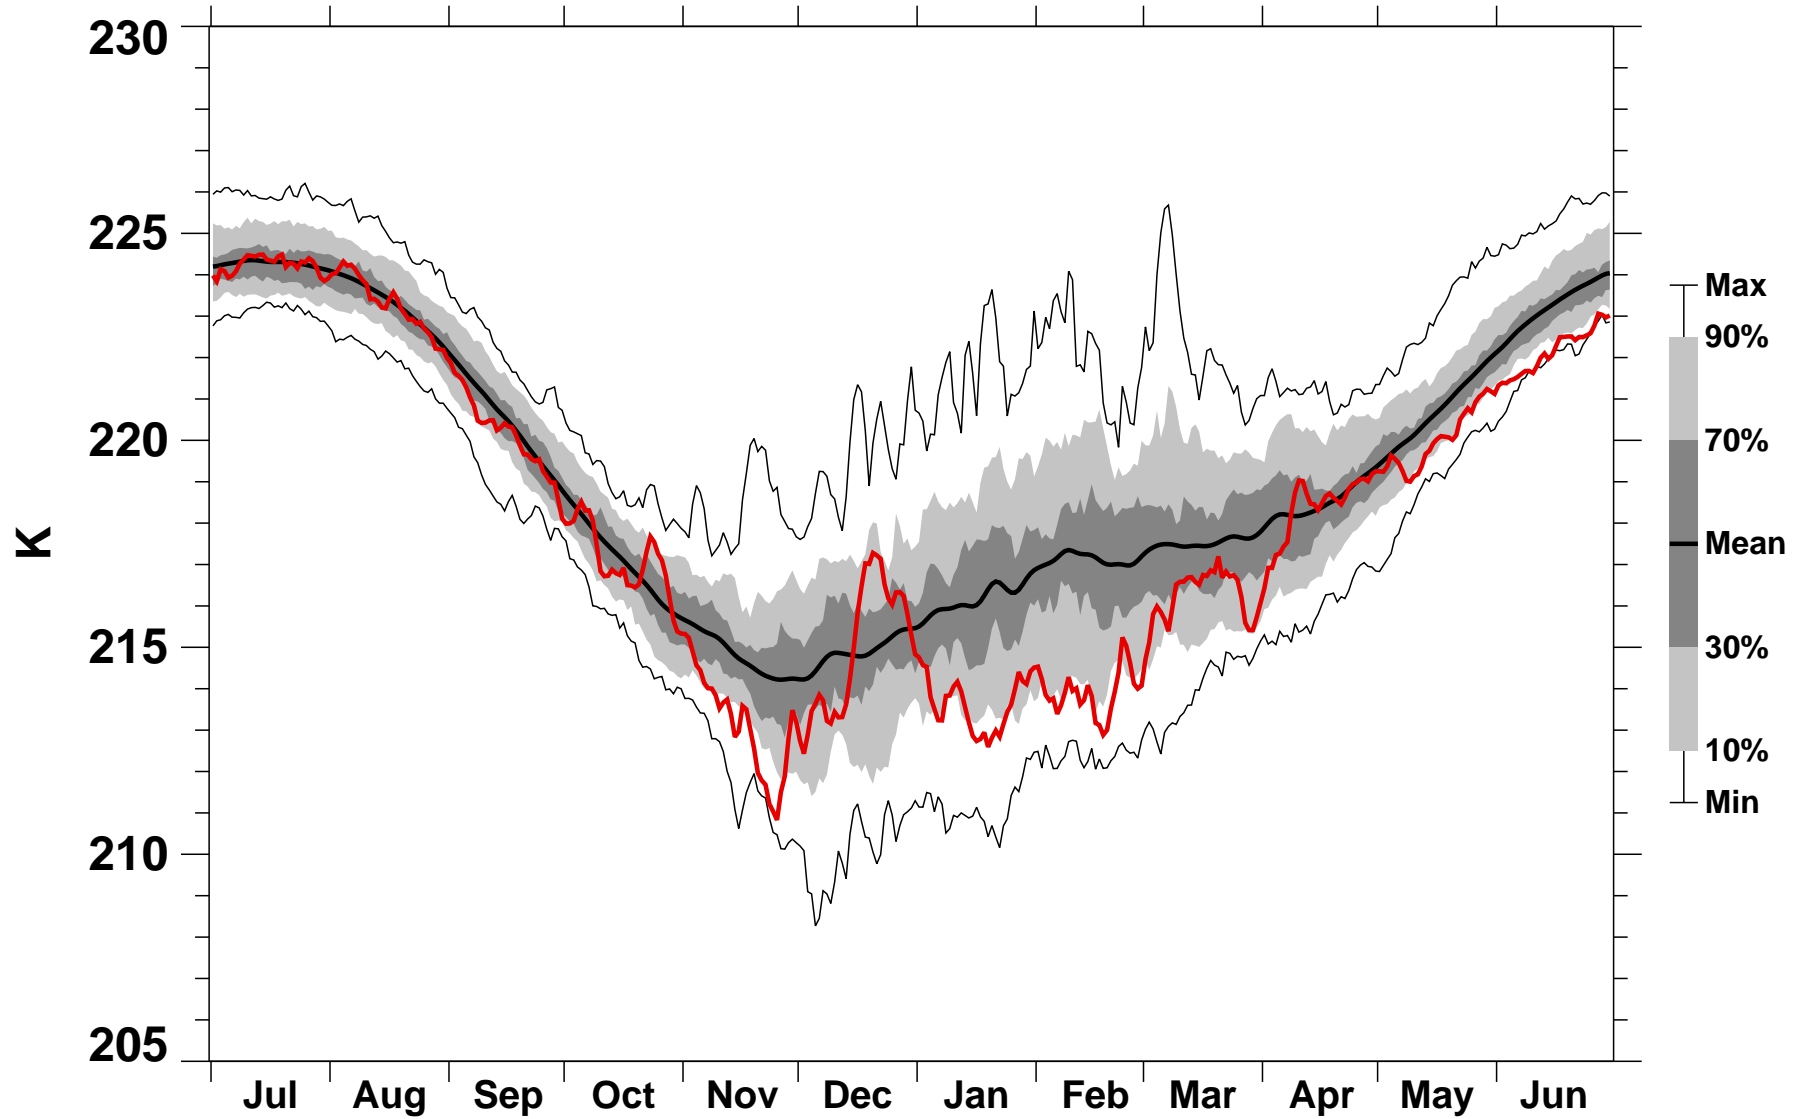

50°N Zonal Mean Temperature 30 hPa MERRA2

1978/1979–2022/2023

2001/2002