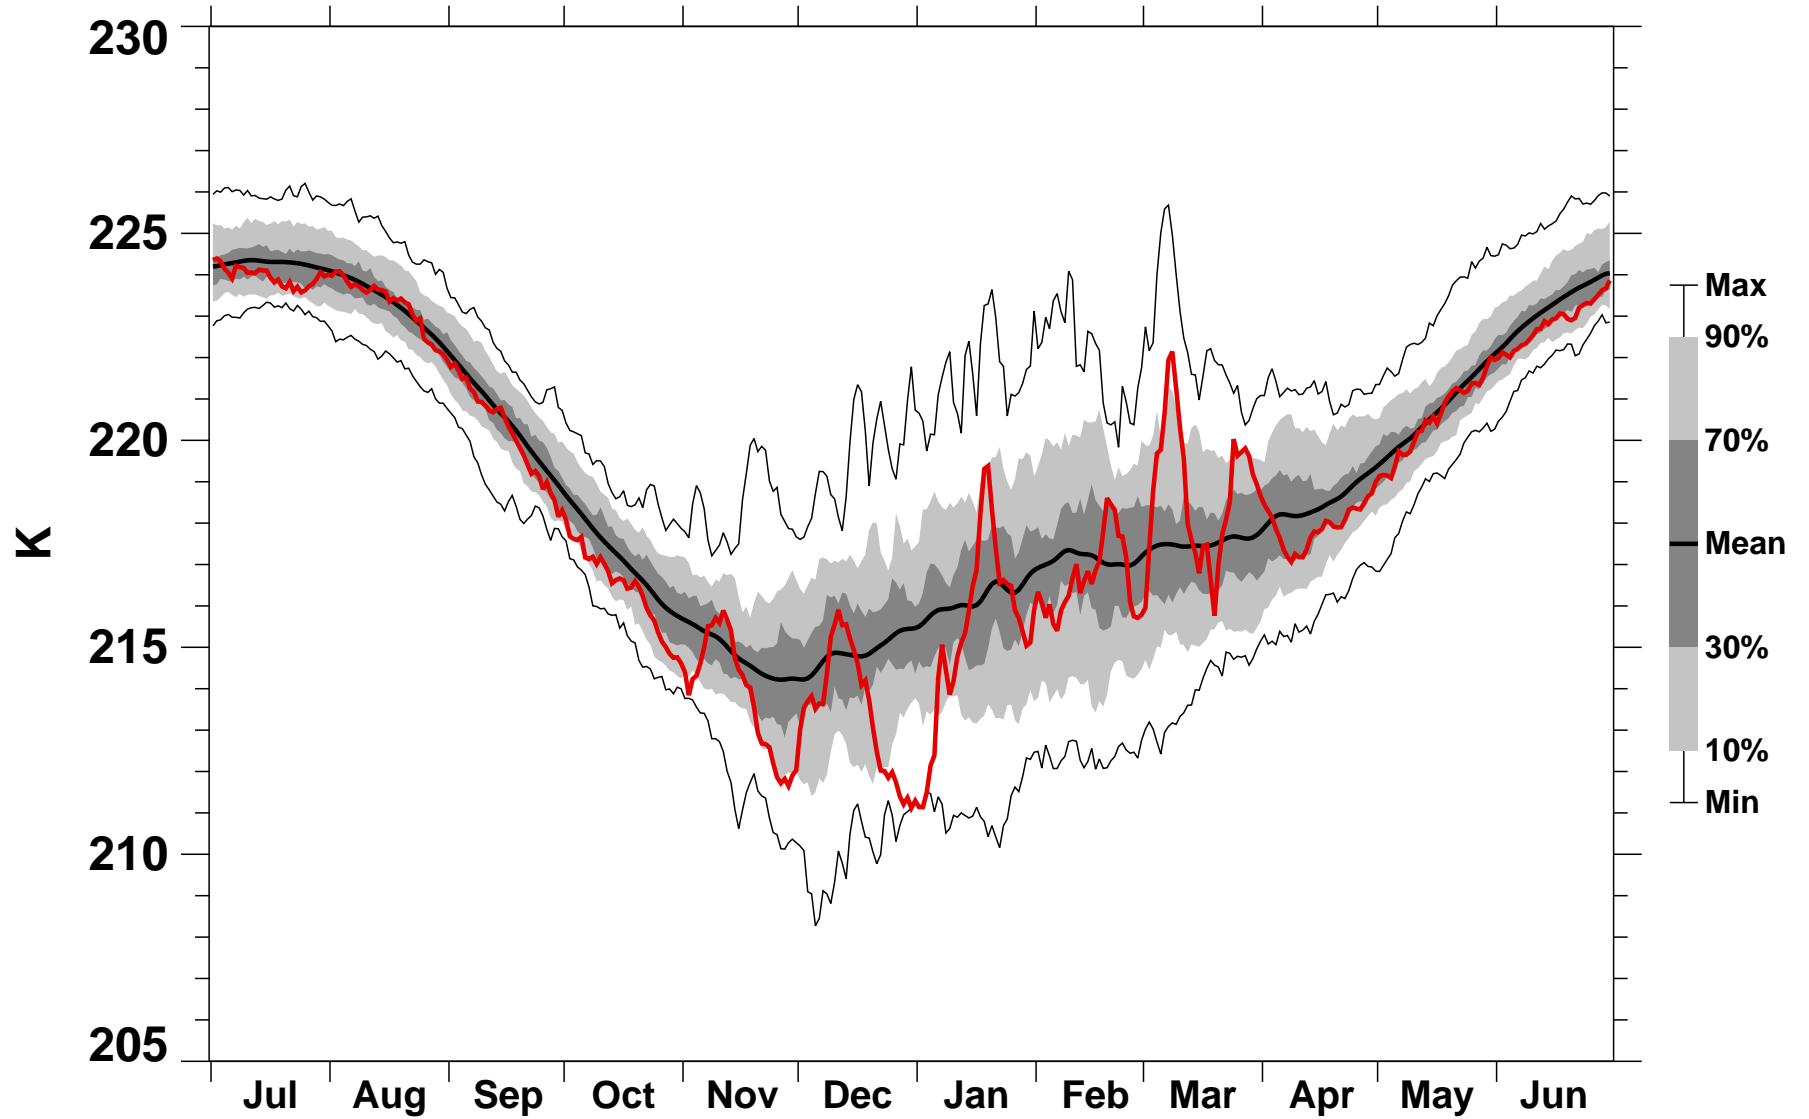

50°N Zonal Mean Temperature 30 hPa MERRA2

1978/1979–2022/2023

2004/2005