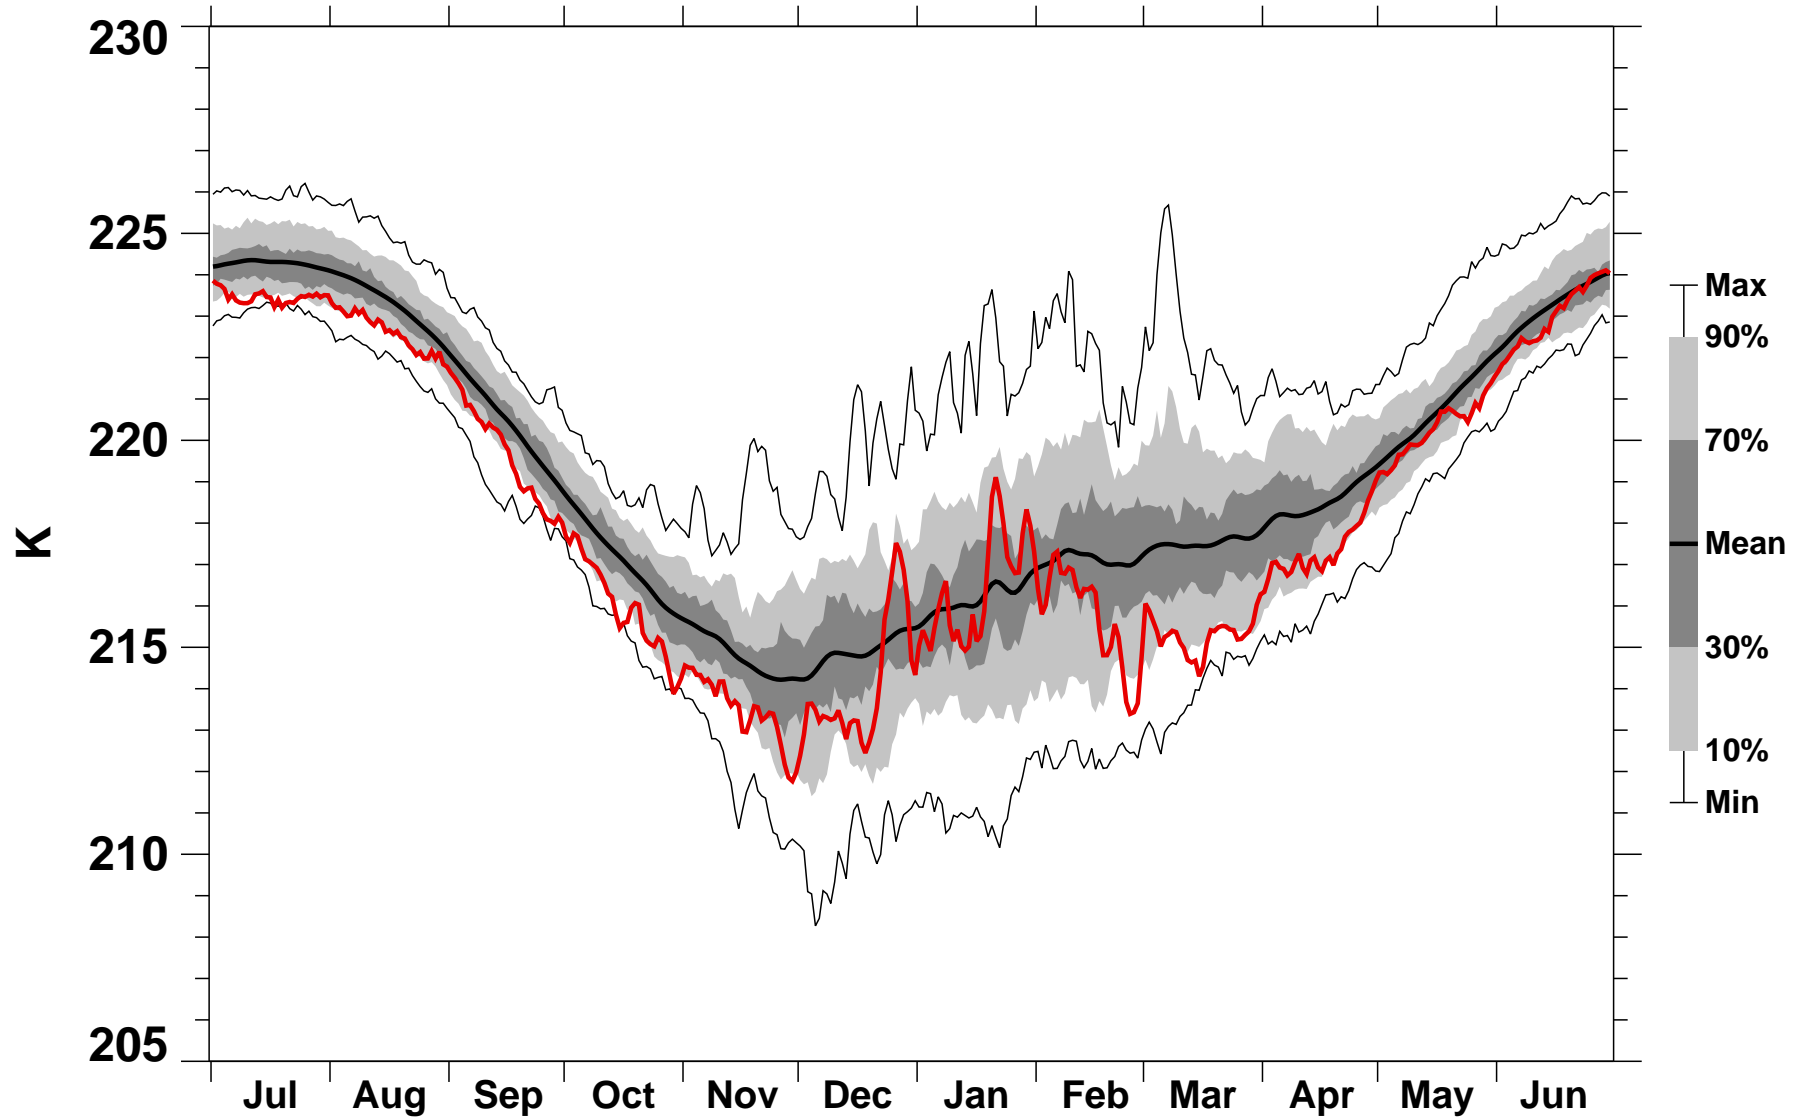

50°N Zonal Mean Temperature 30 hPa MERRA2

1978/1979–2022/2023

2007/2008