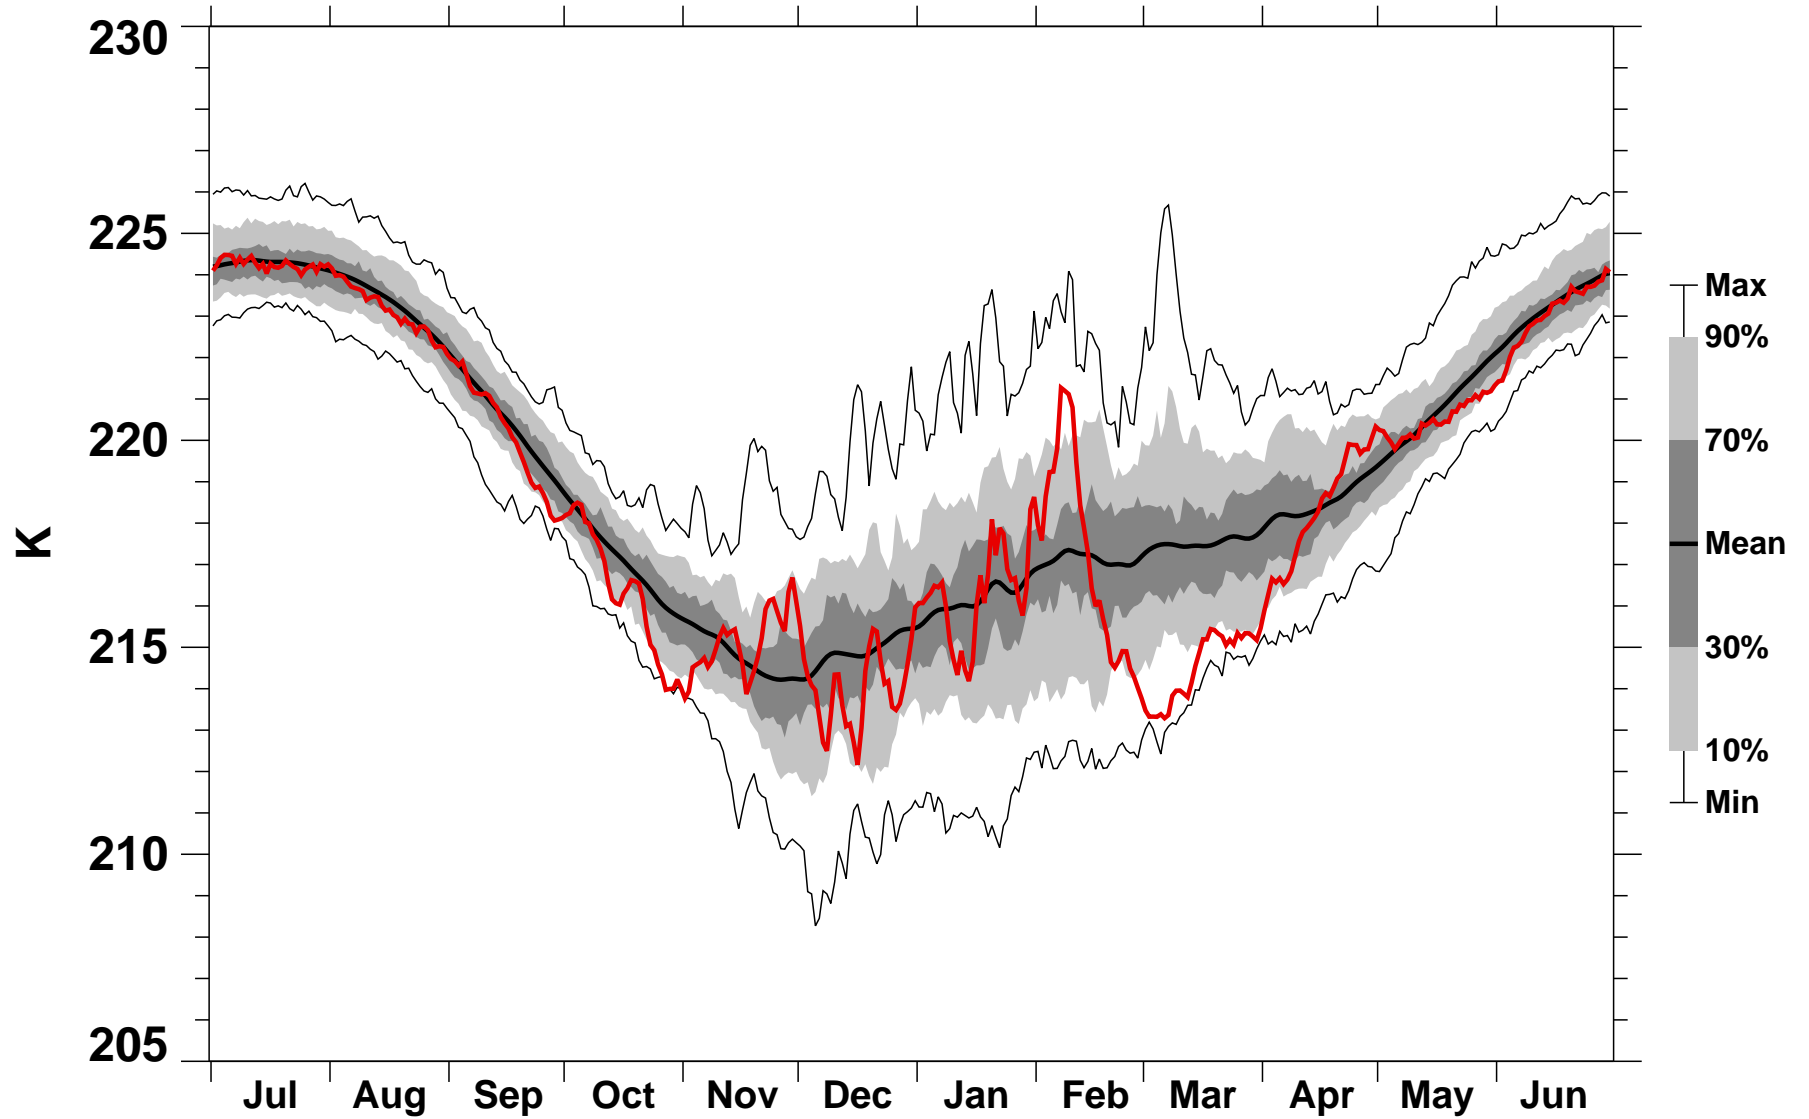

50°N Zonal Mean Temperature 30 hPa MERRA2

1978/1979–2022/2023

2008/2009