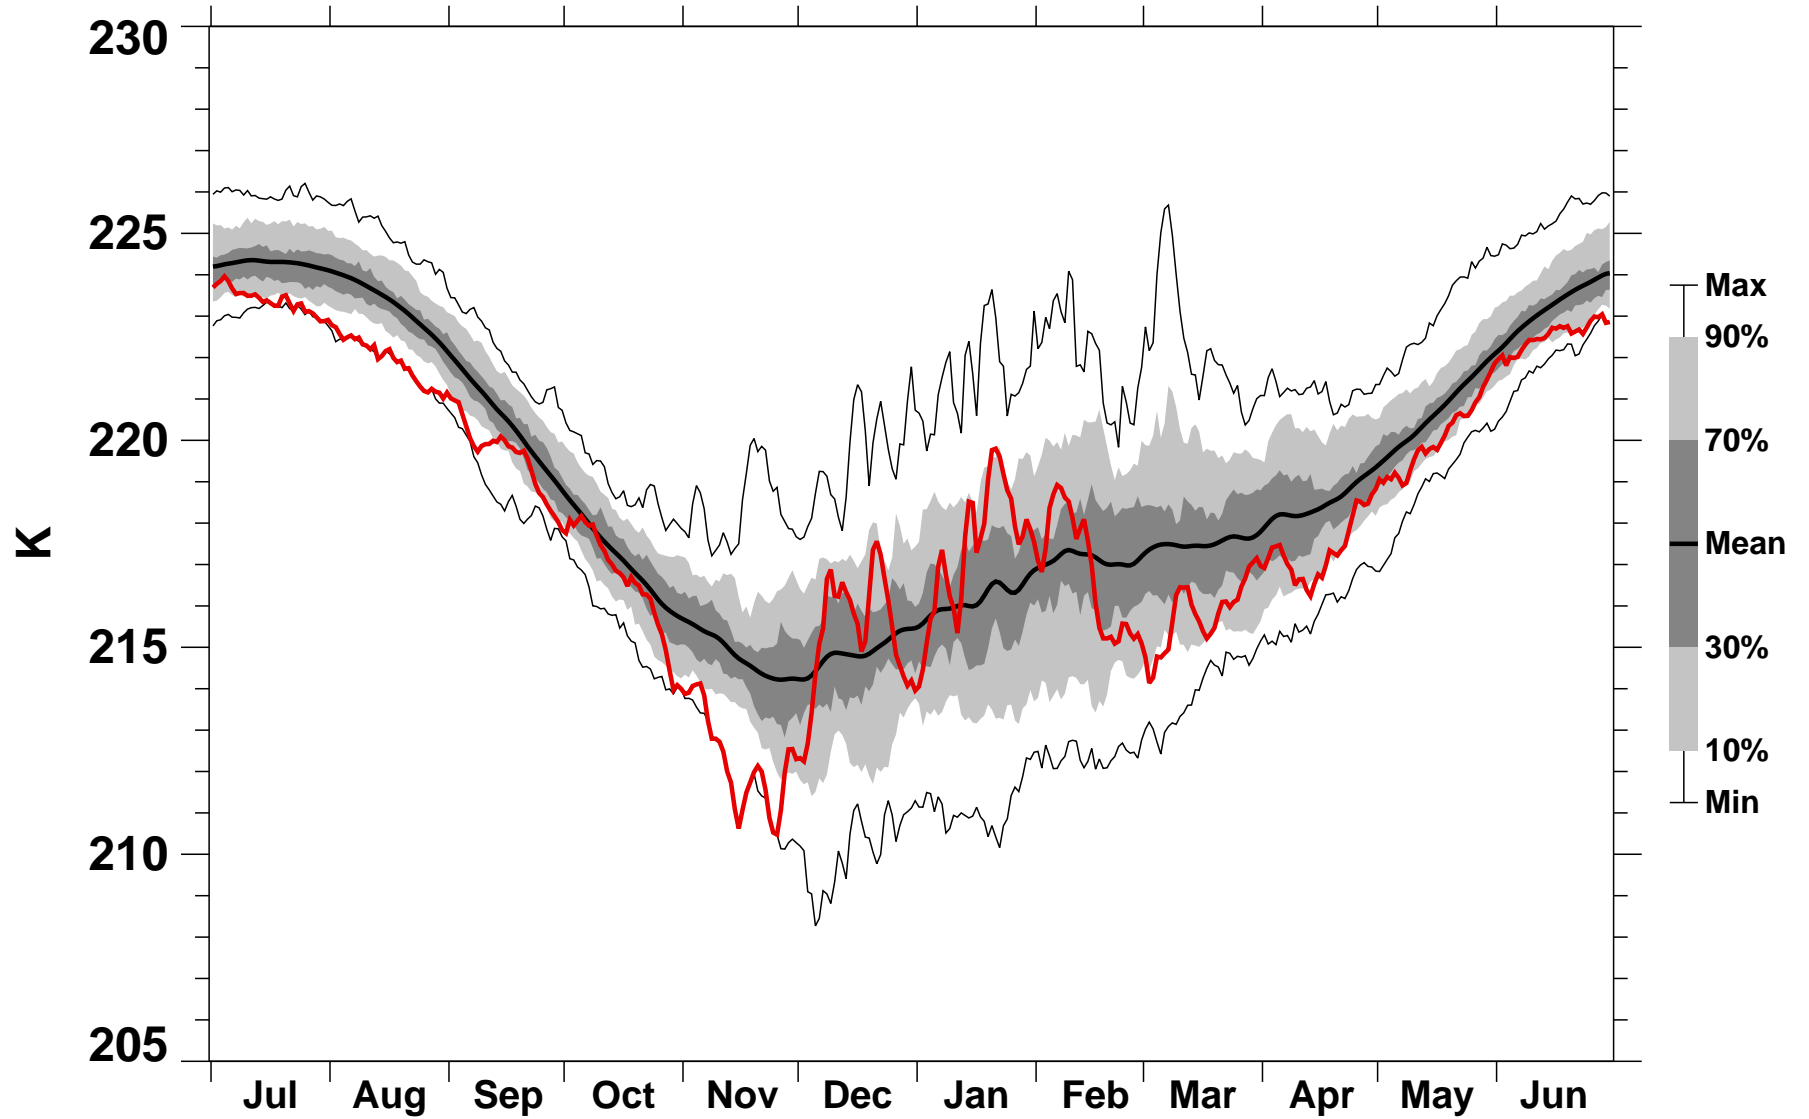

50°N Zonal Mean Temperature 30 hPa MERRA2

1978/1979–2022/2023

2016/2017