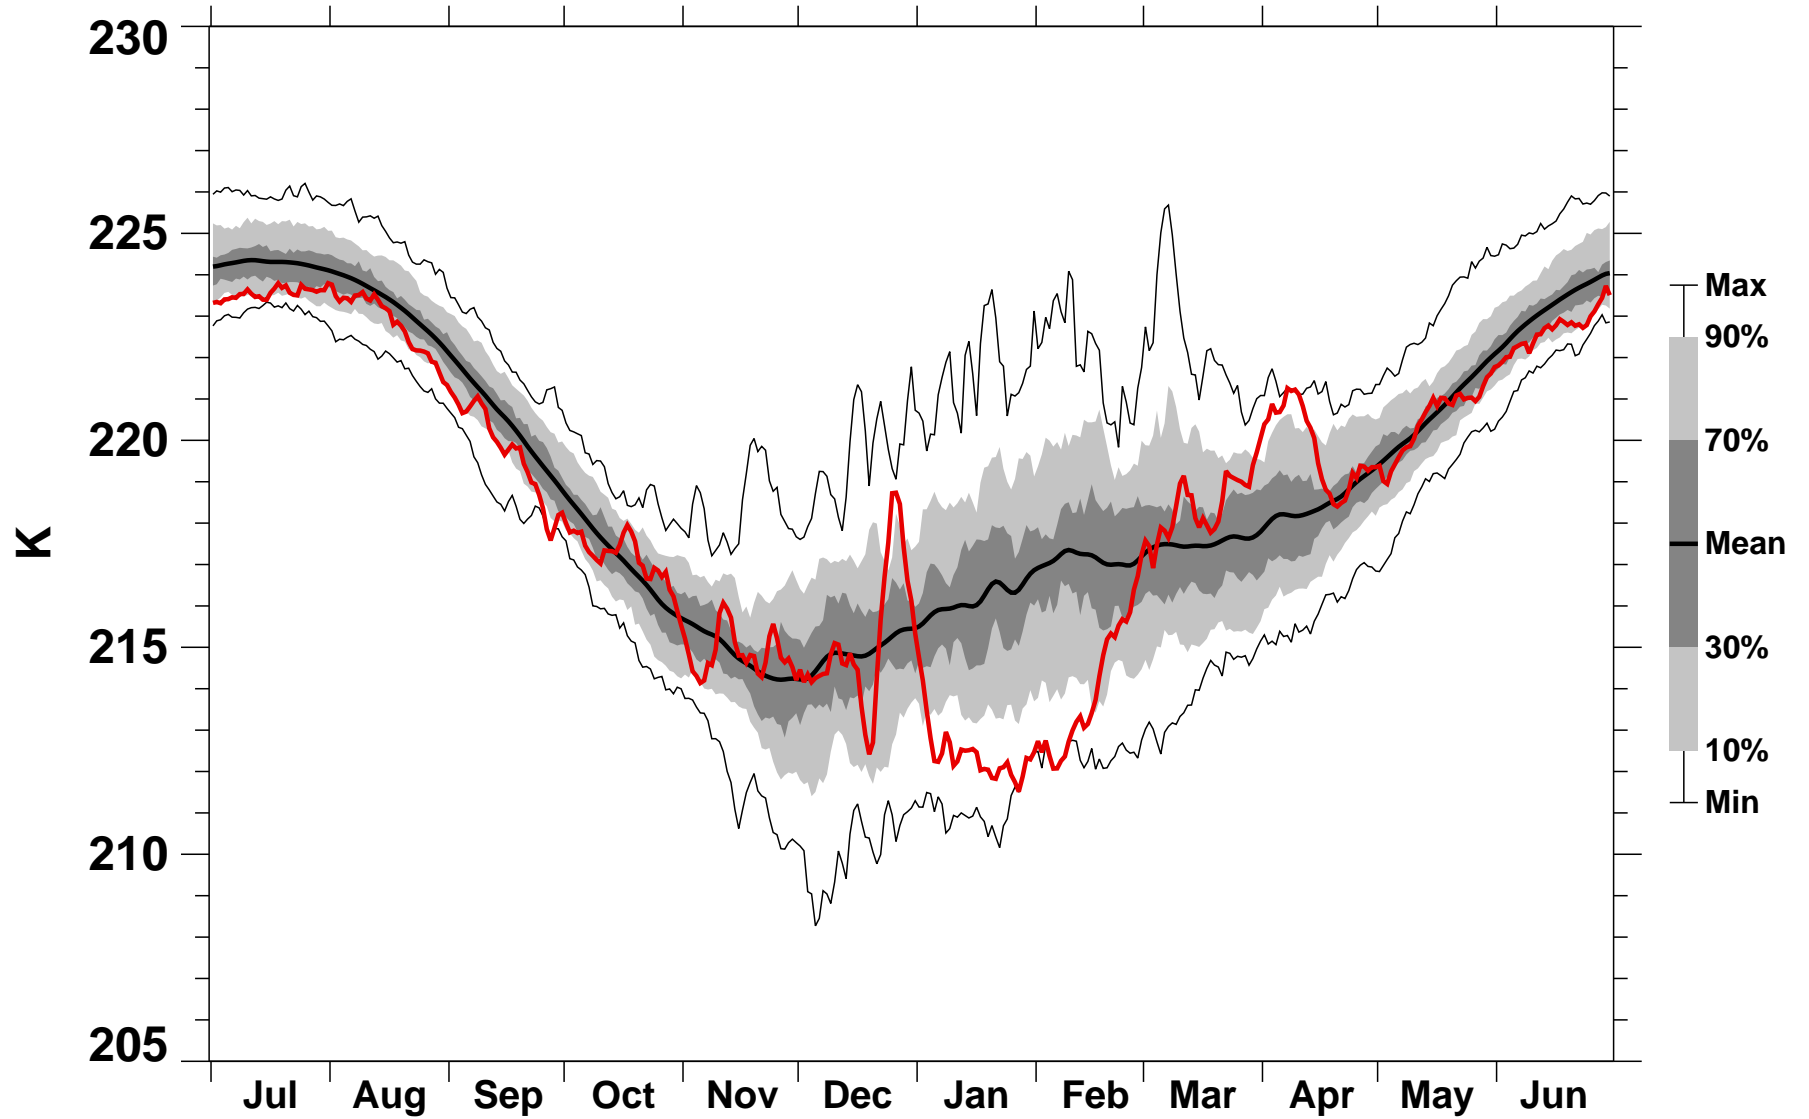

50°N Zonal Mean Temperature 30 hPa MERRA2

1978/1979–2022/2023

2018/2019