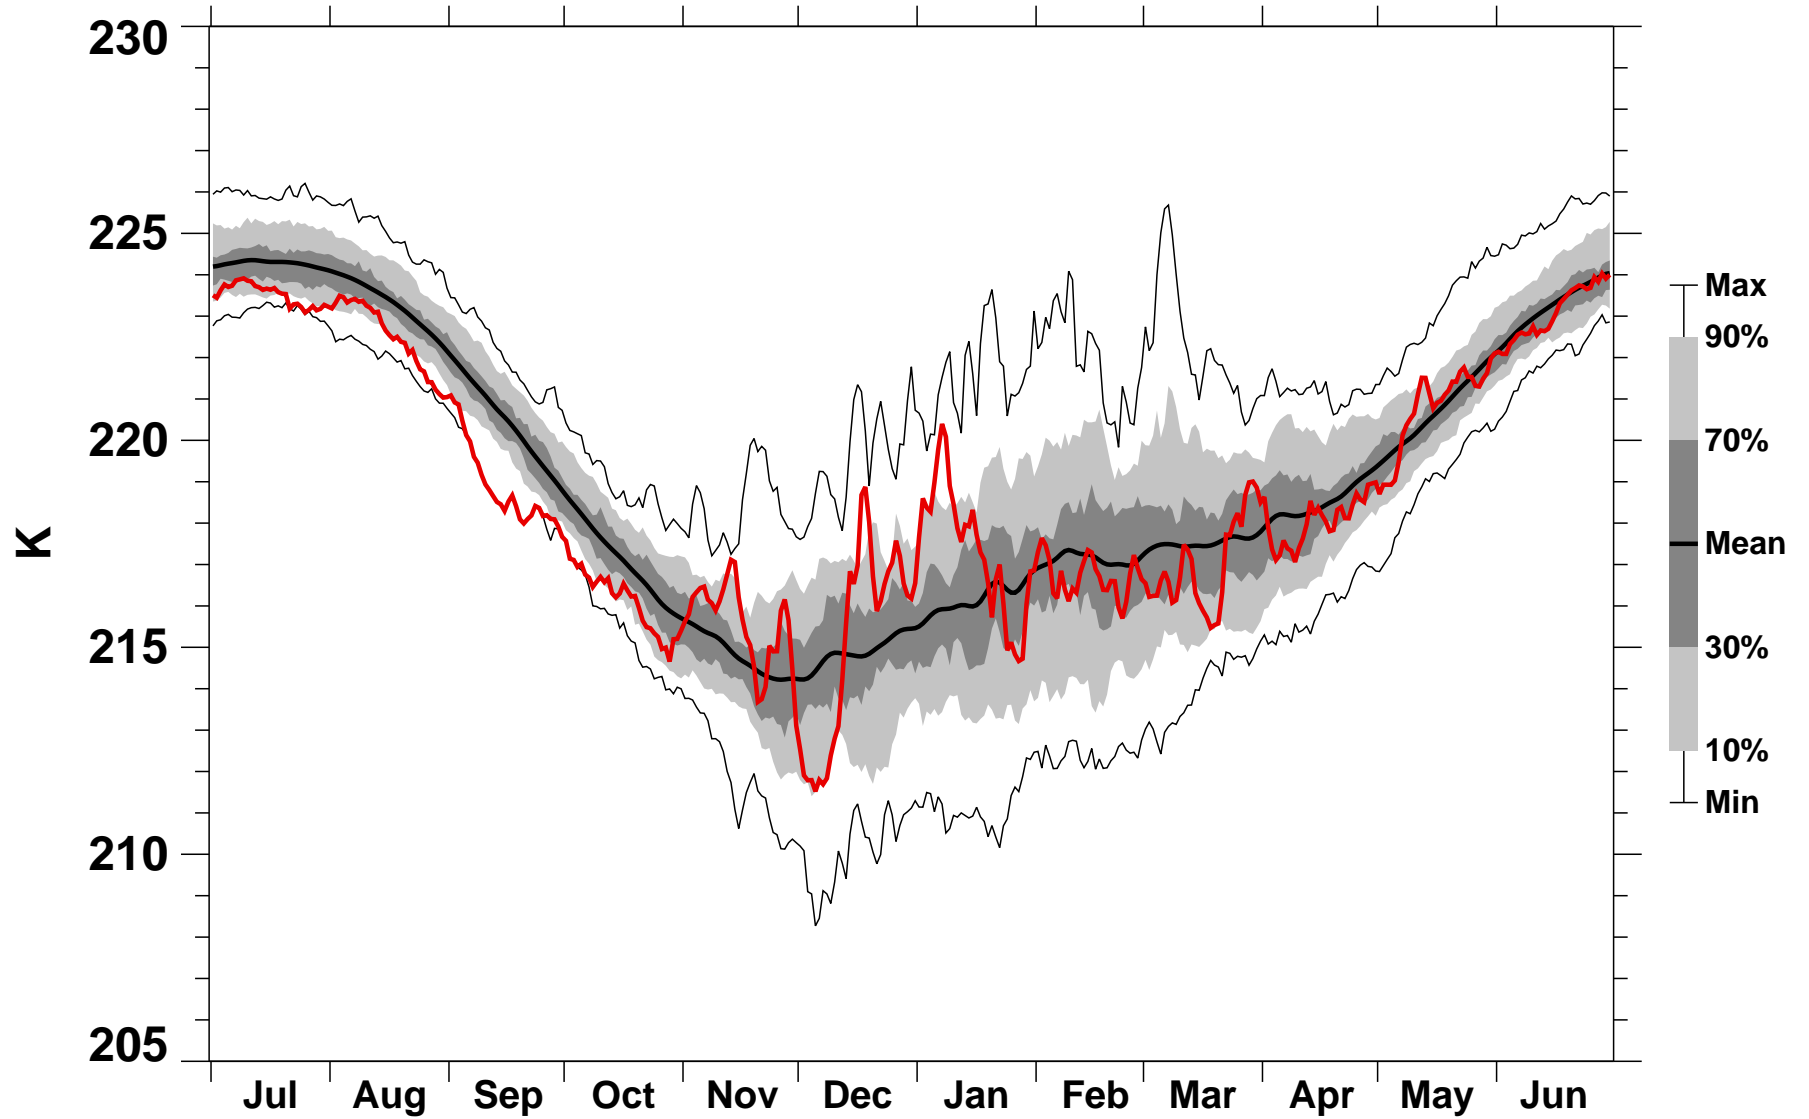

50°N Zonal Mean Temperature 30 hPa MERRA2

1978/1979–2022/2023

2019/2020