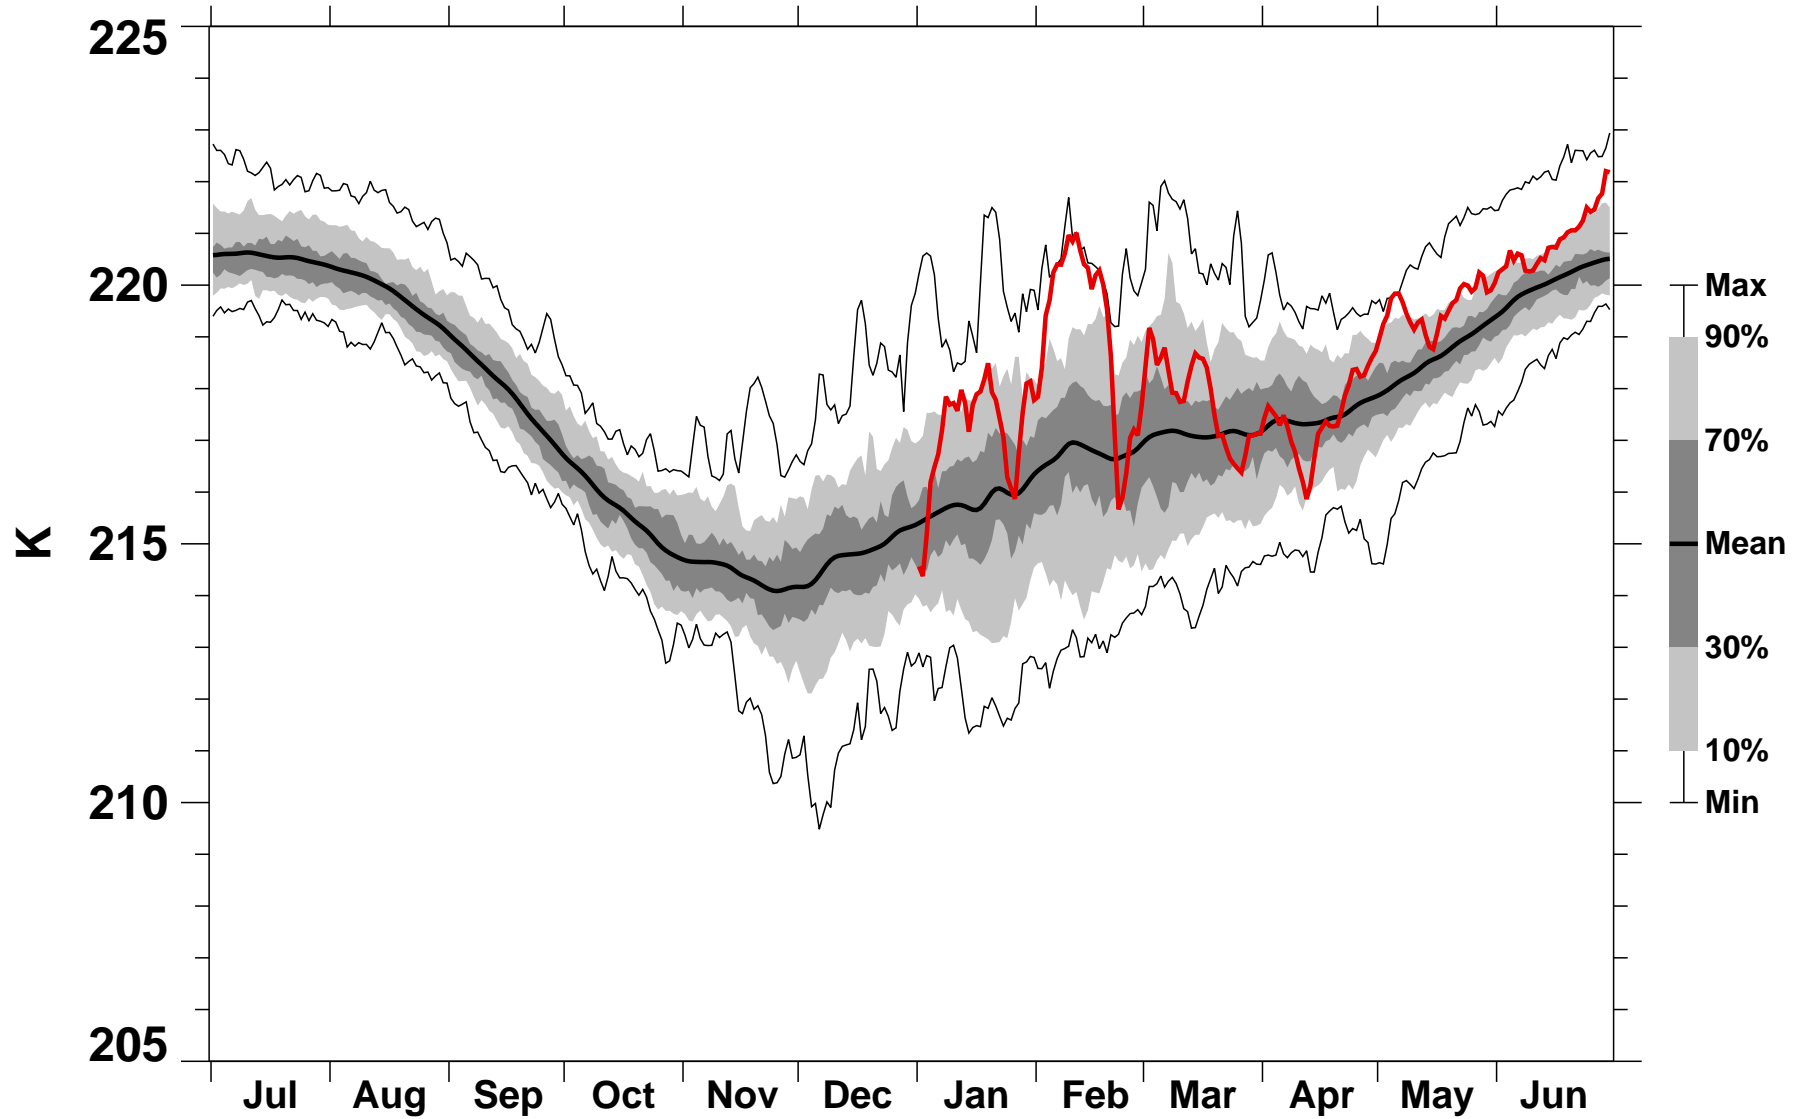

50°N Zonal Mean Temperature 50 hPa MERRA2

1978/1979–2022/2023

1978/1979