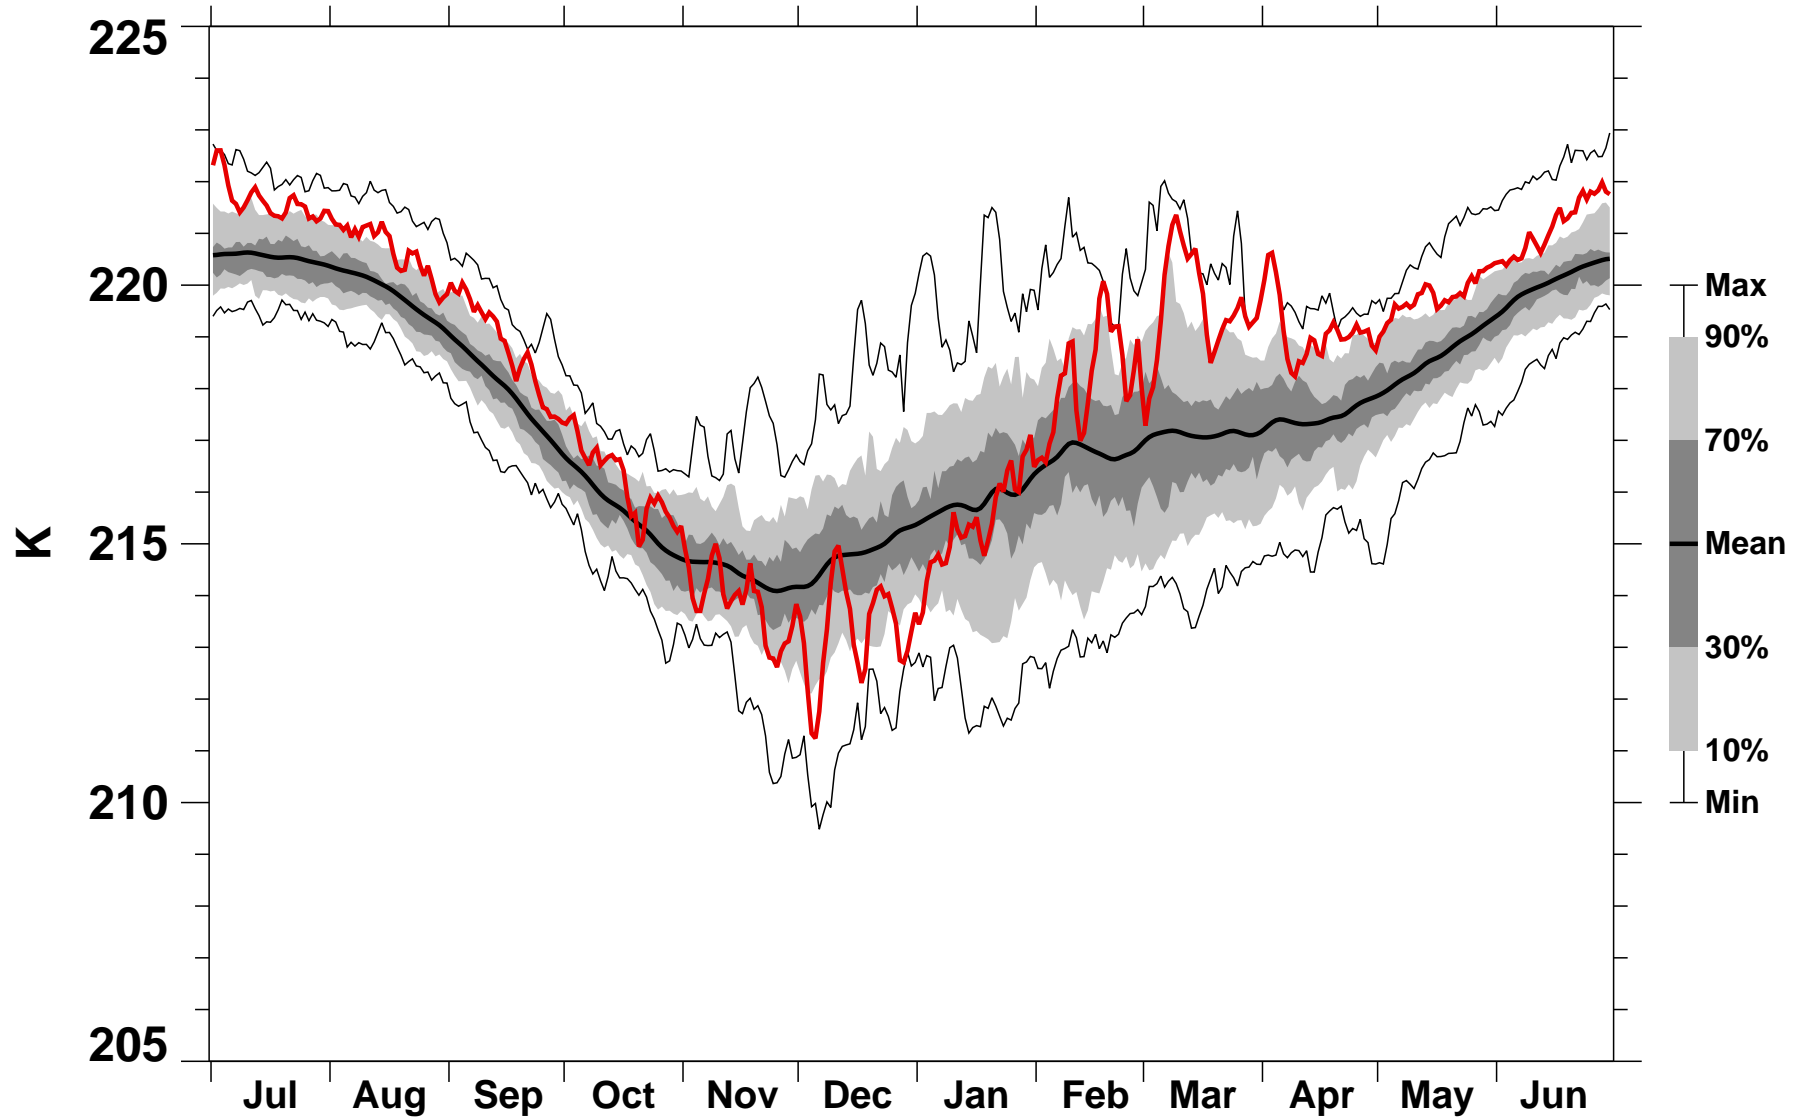

# 50°N Zonal Mean Temperature 50 hPa MERRA2

1978/1979–2022/2023

1979/1980