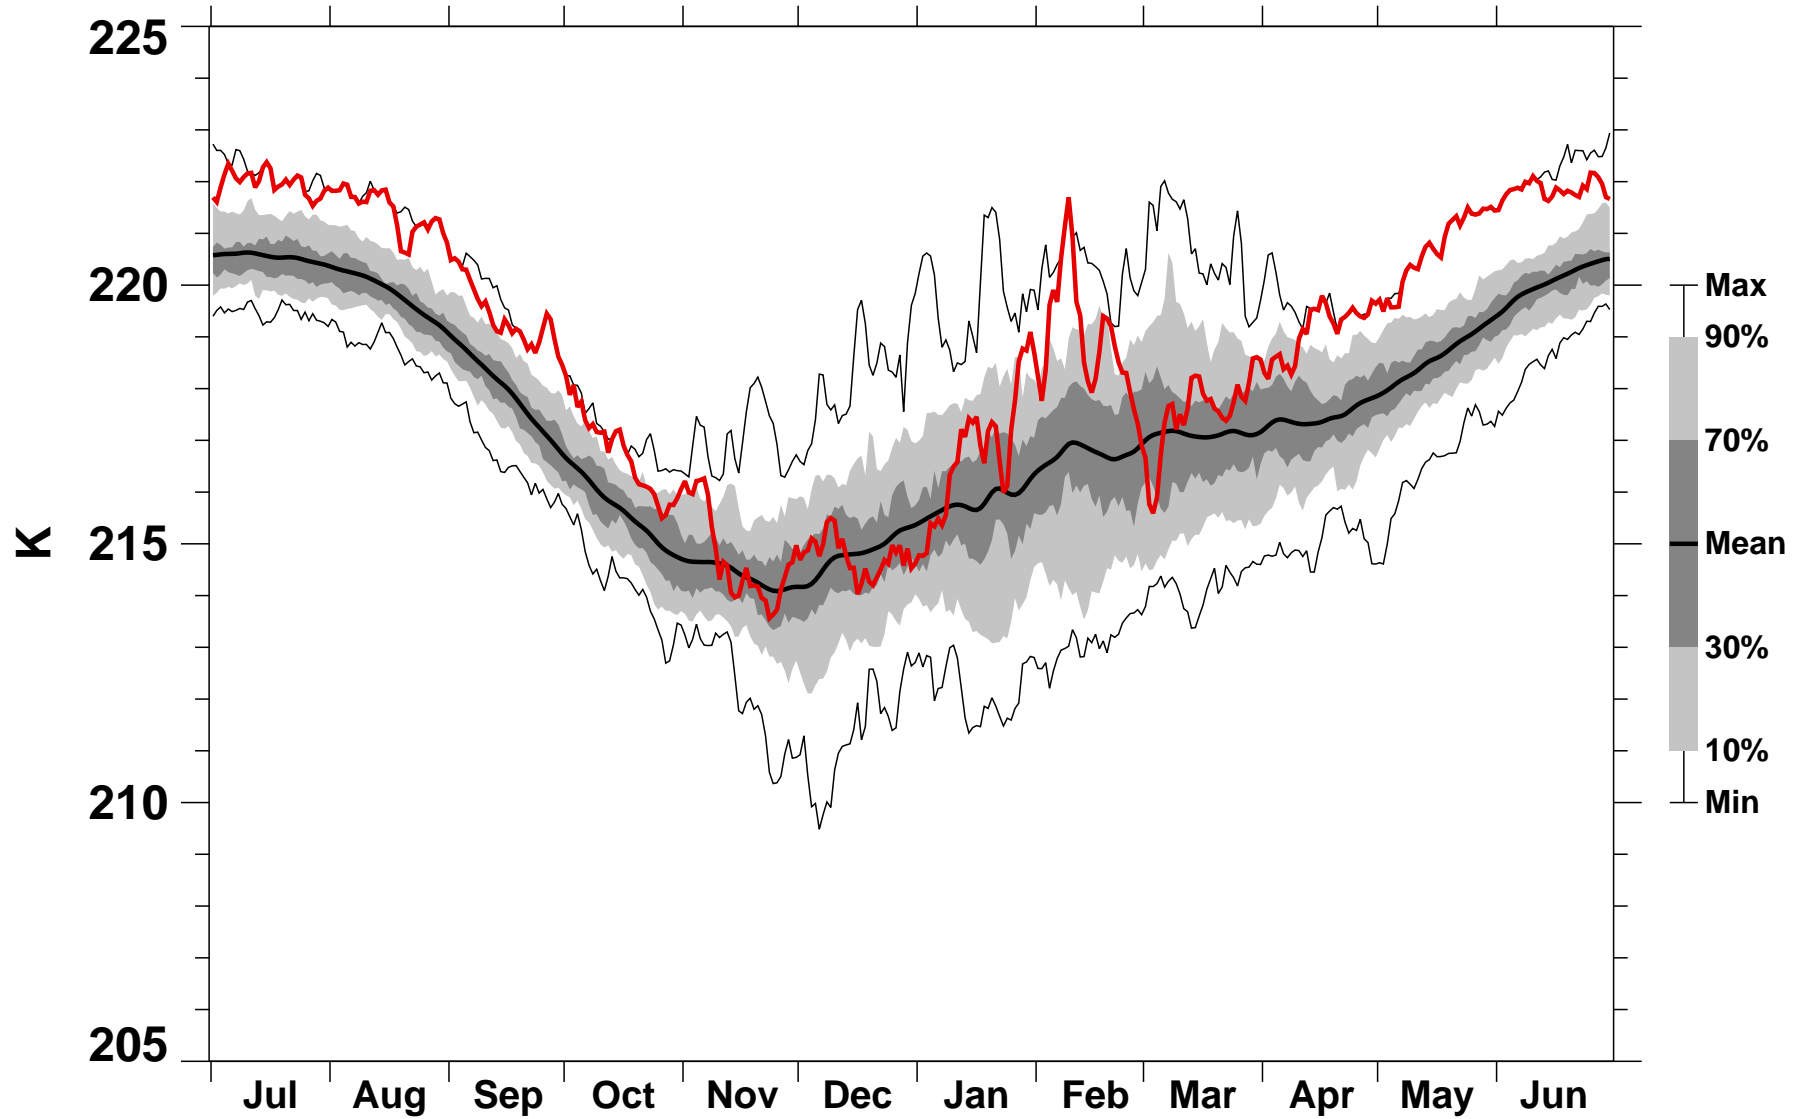

50°N Zonal Mean Temperature 50 hPa MERRA2

1978/1979–2022/2023

1980/1981