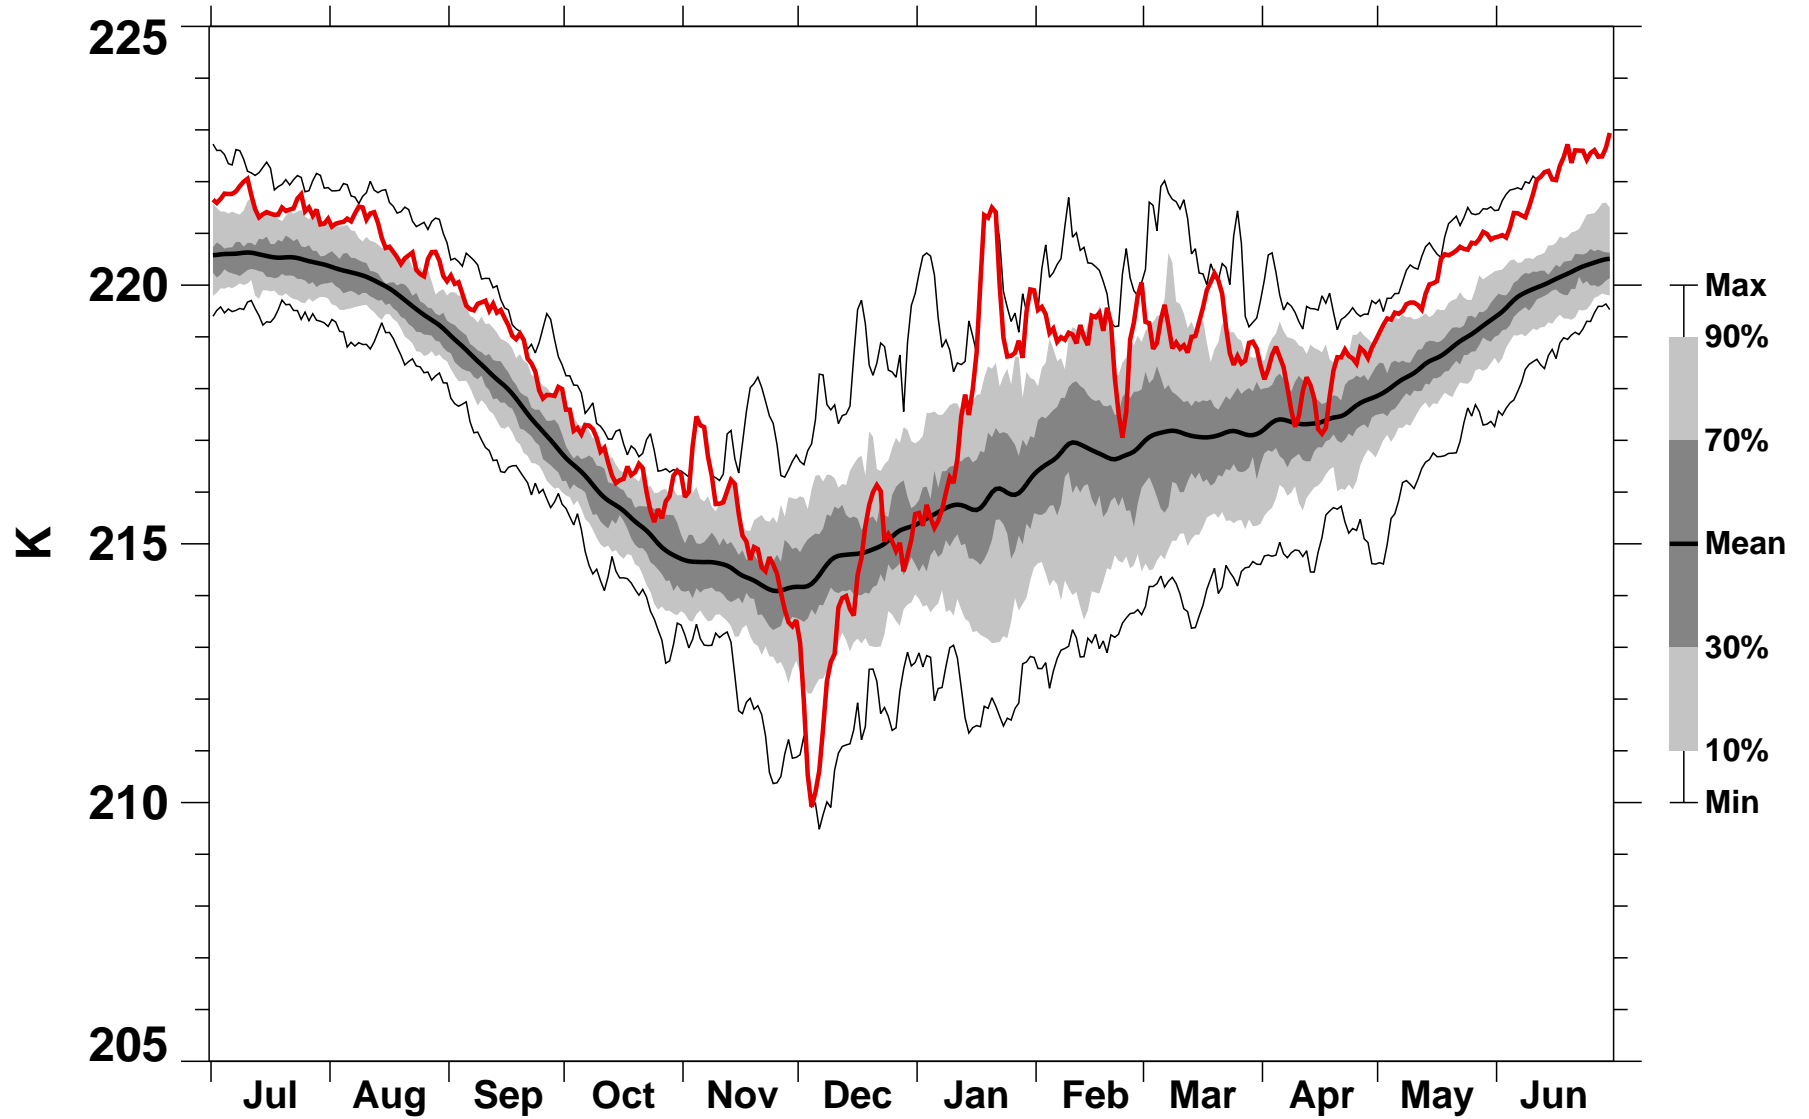

50°N Zonal Mean Temperature 50 hPa MERRA2

1978/1979–2022/2023

1981/1982