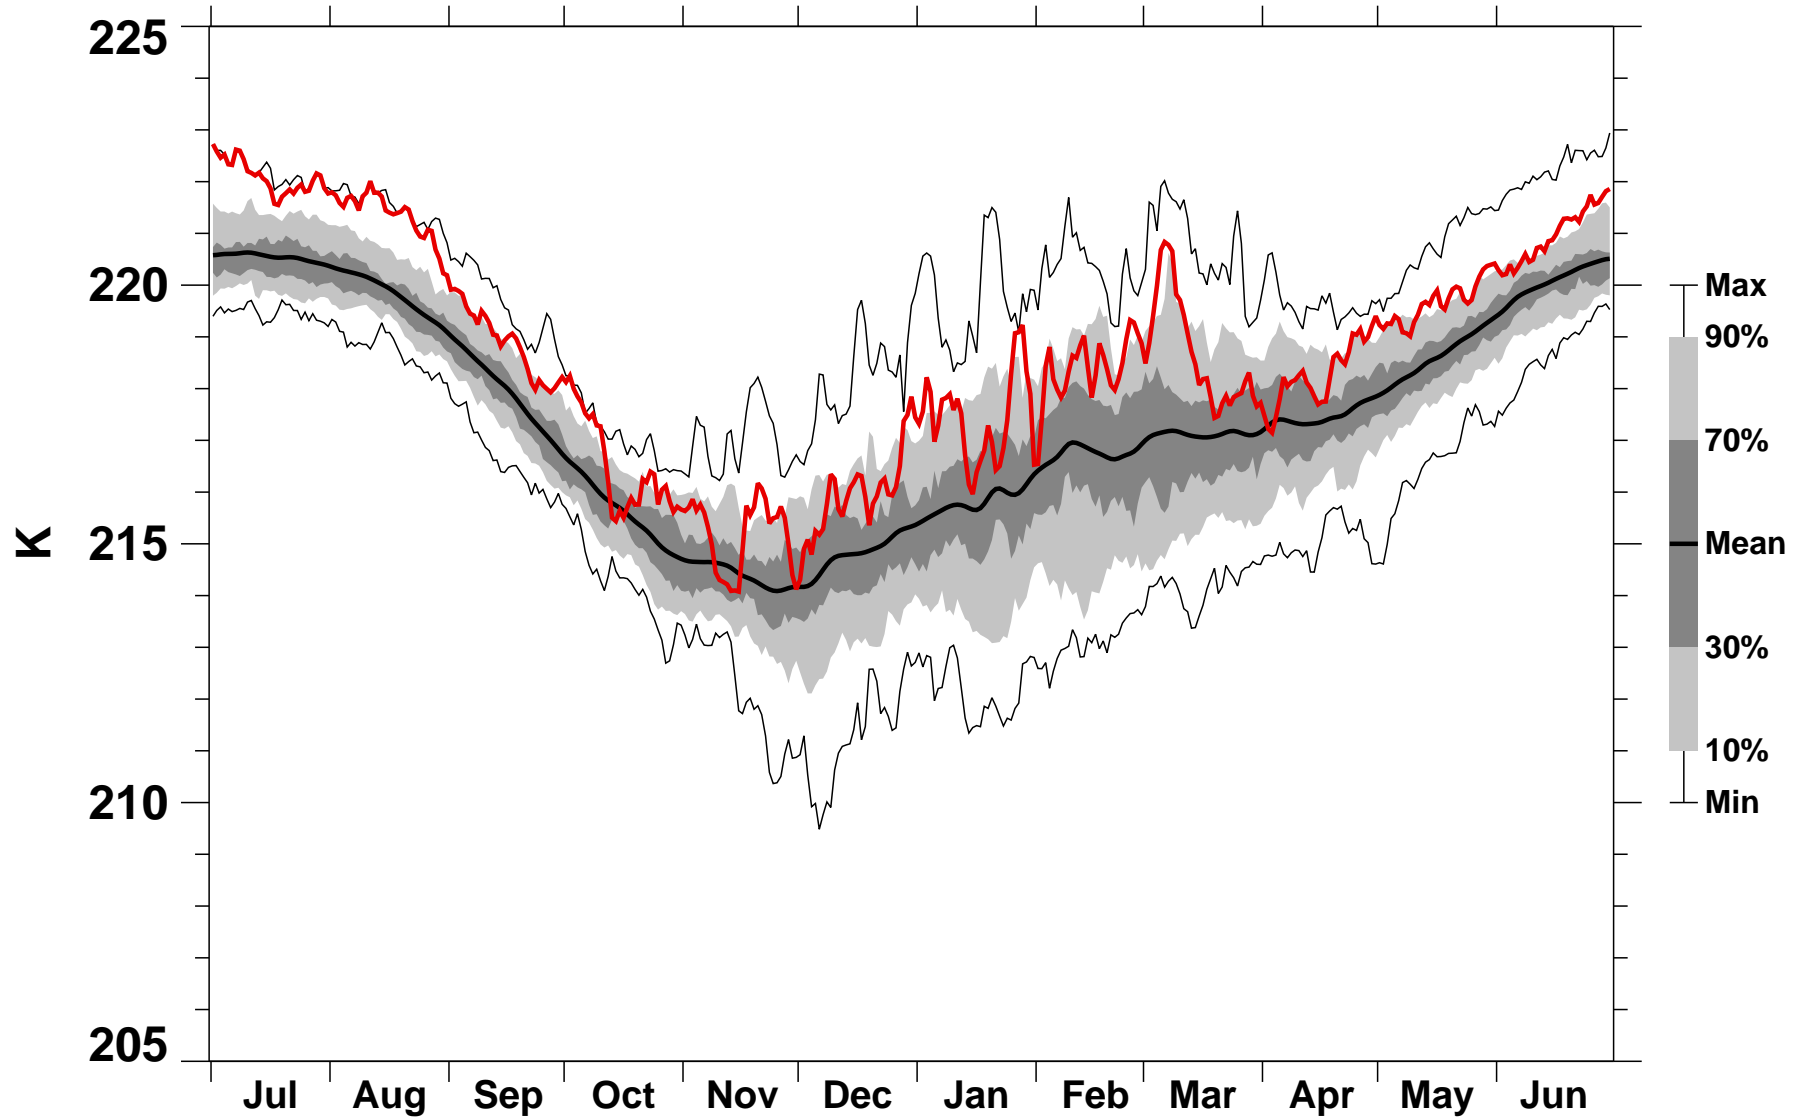

50°N Zonal Mean Temperature 50 hPa MERRA2

1978/1979–2022/2023

1982/1983