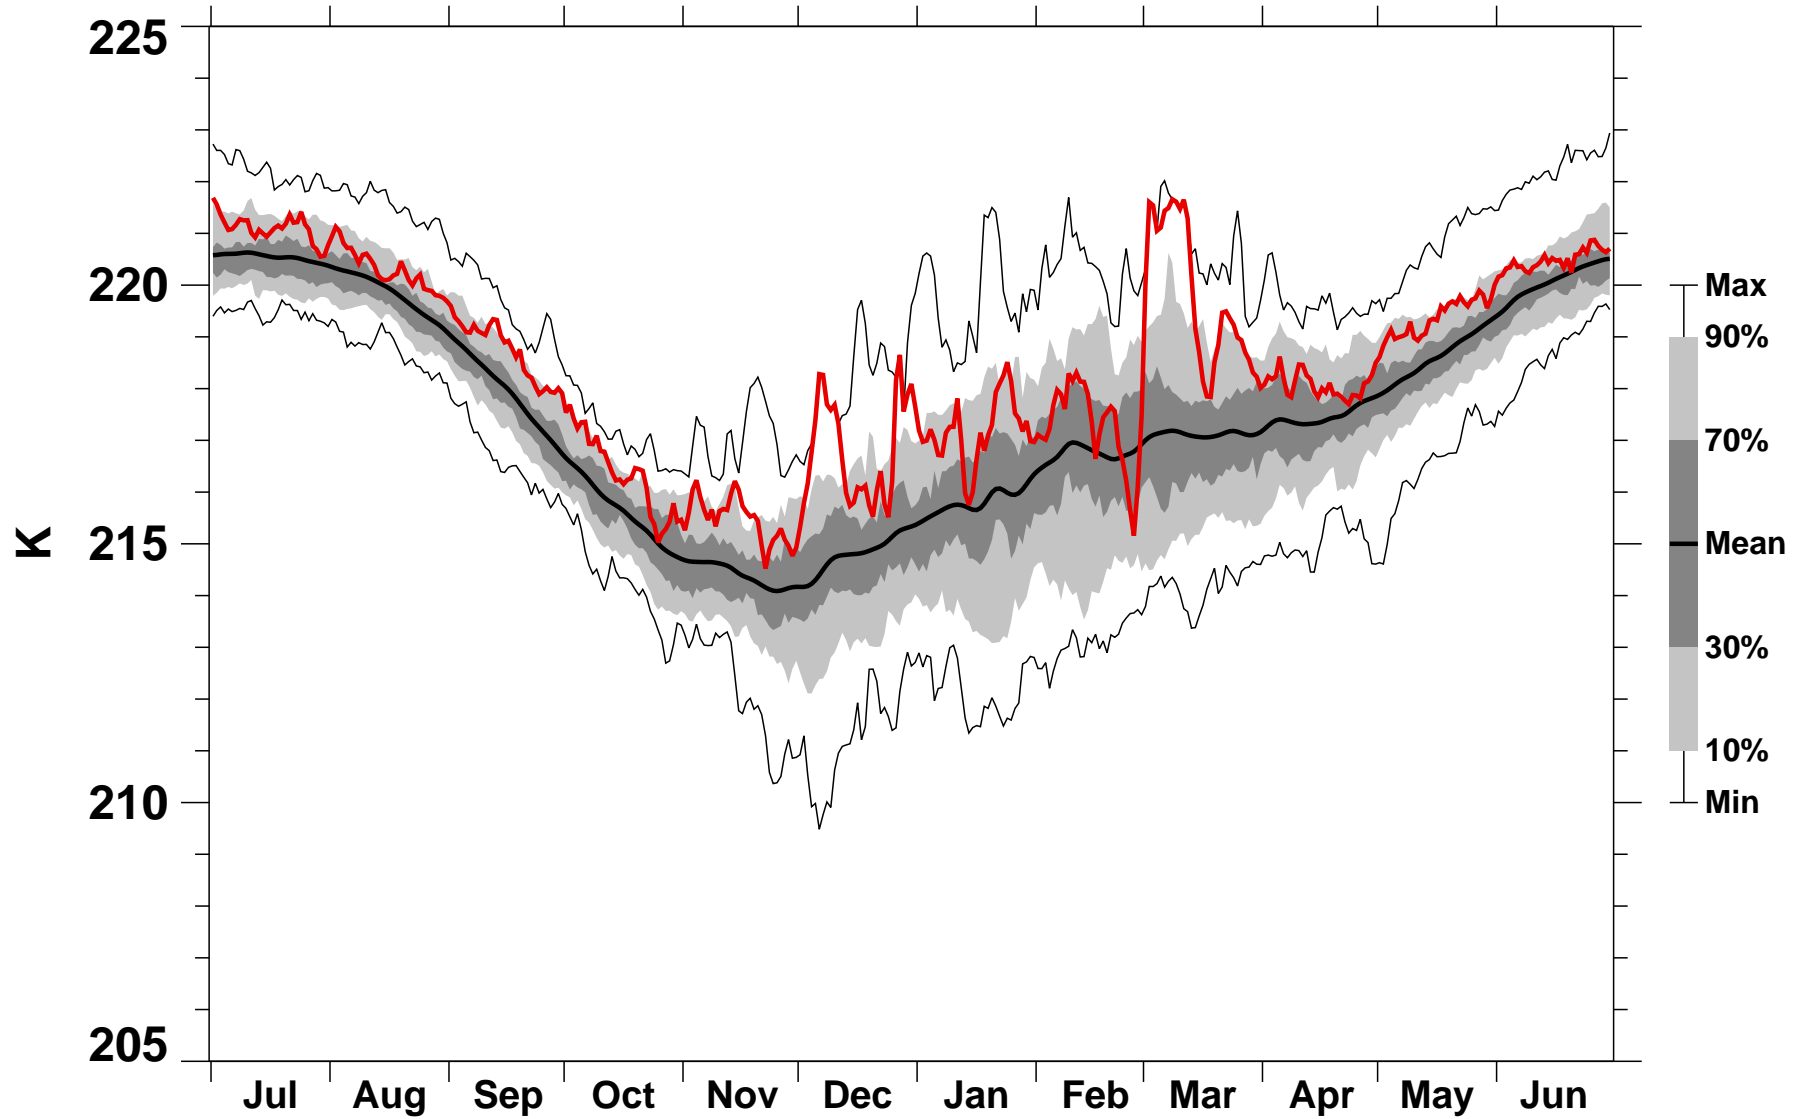

# 50°N Zonal Mean Temperature 50 hPa MERRA2

1978/1979–2022/2023

1983/1984