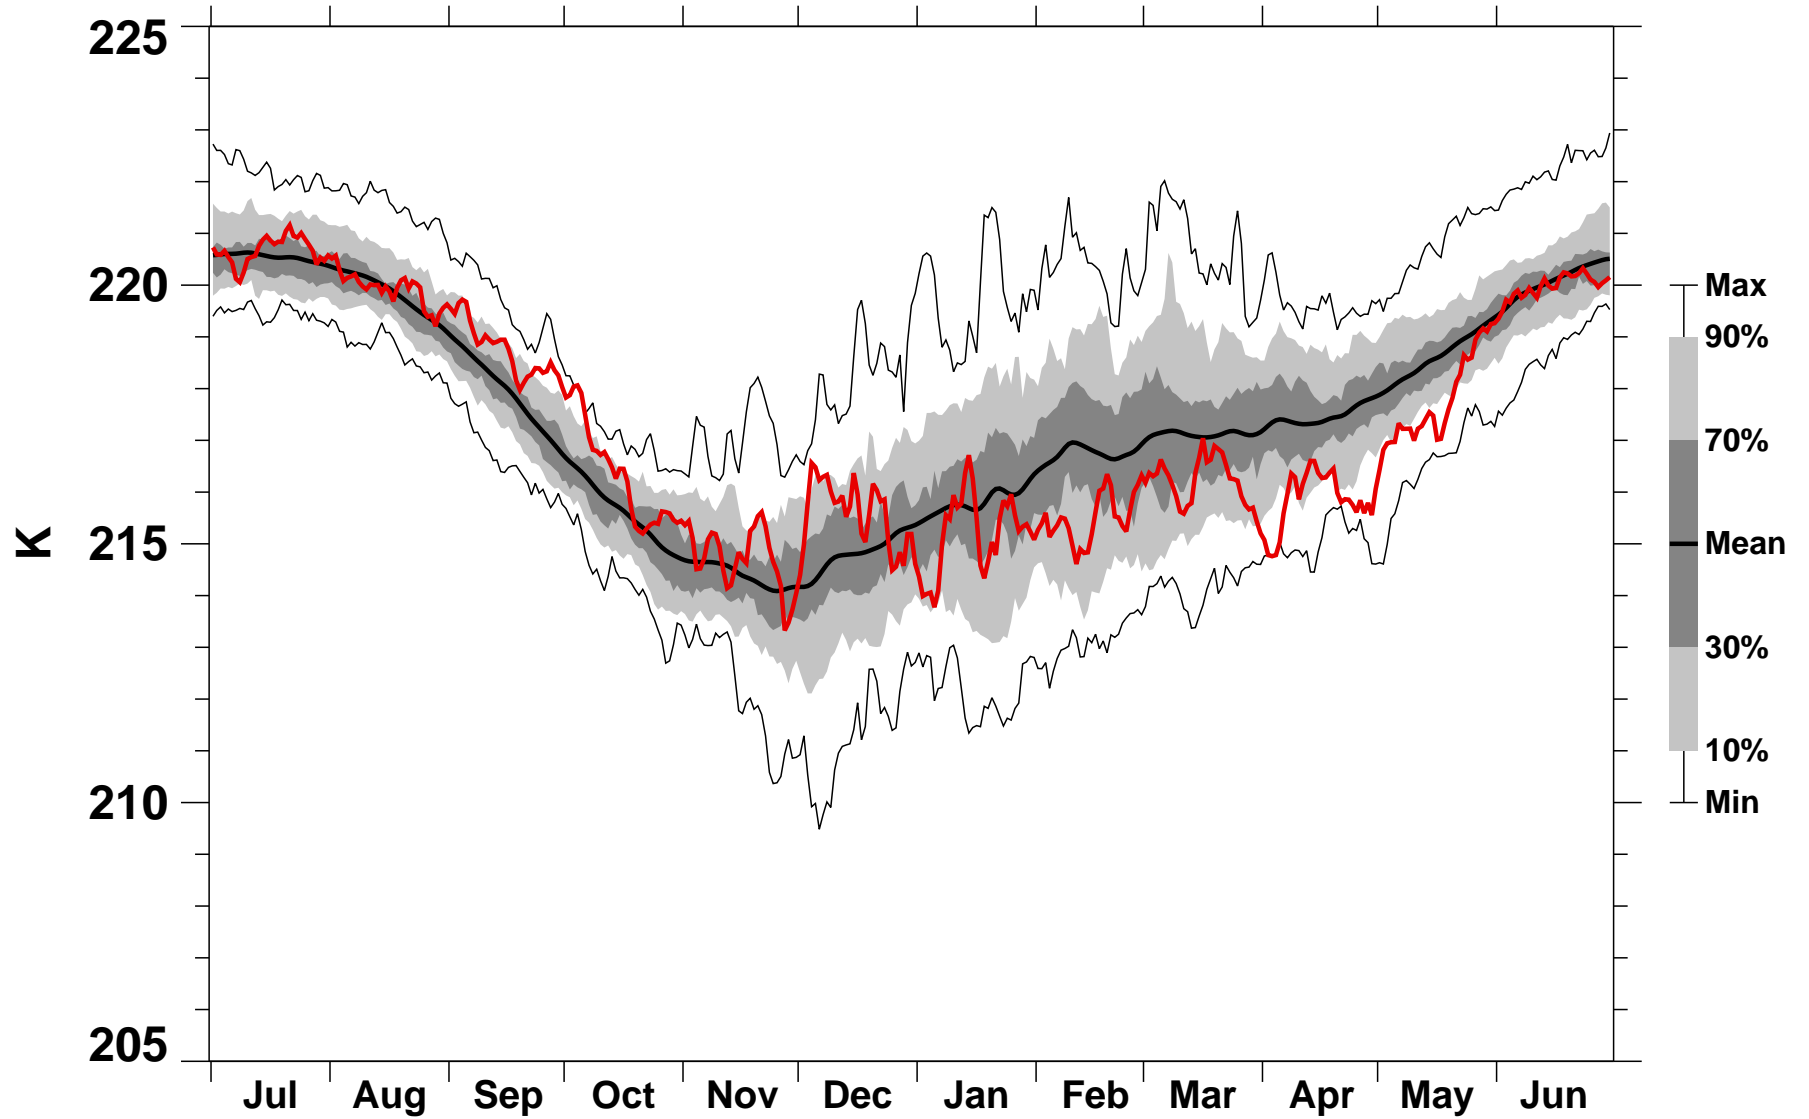

# 50°N Zonal Mean Temperature 50 hPa MERRA2

1978/1979–2022/2023

1984/1985