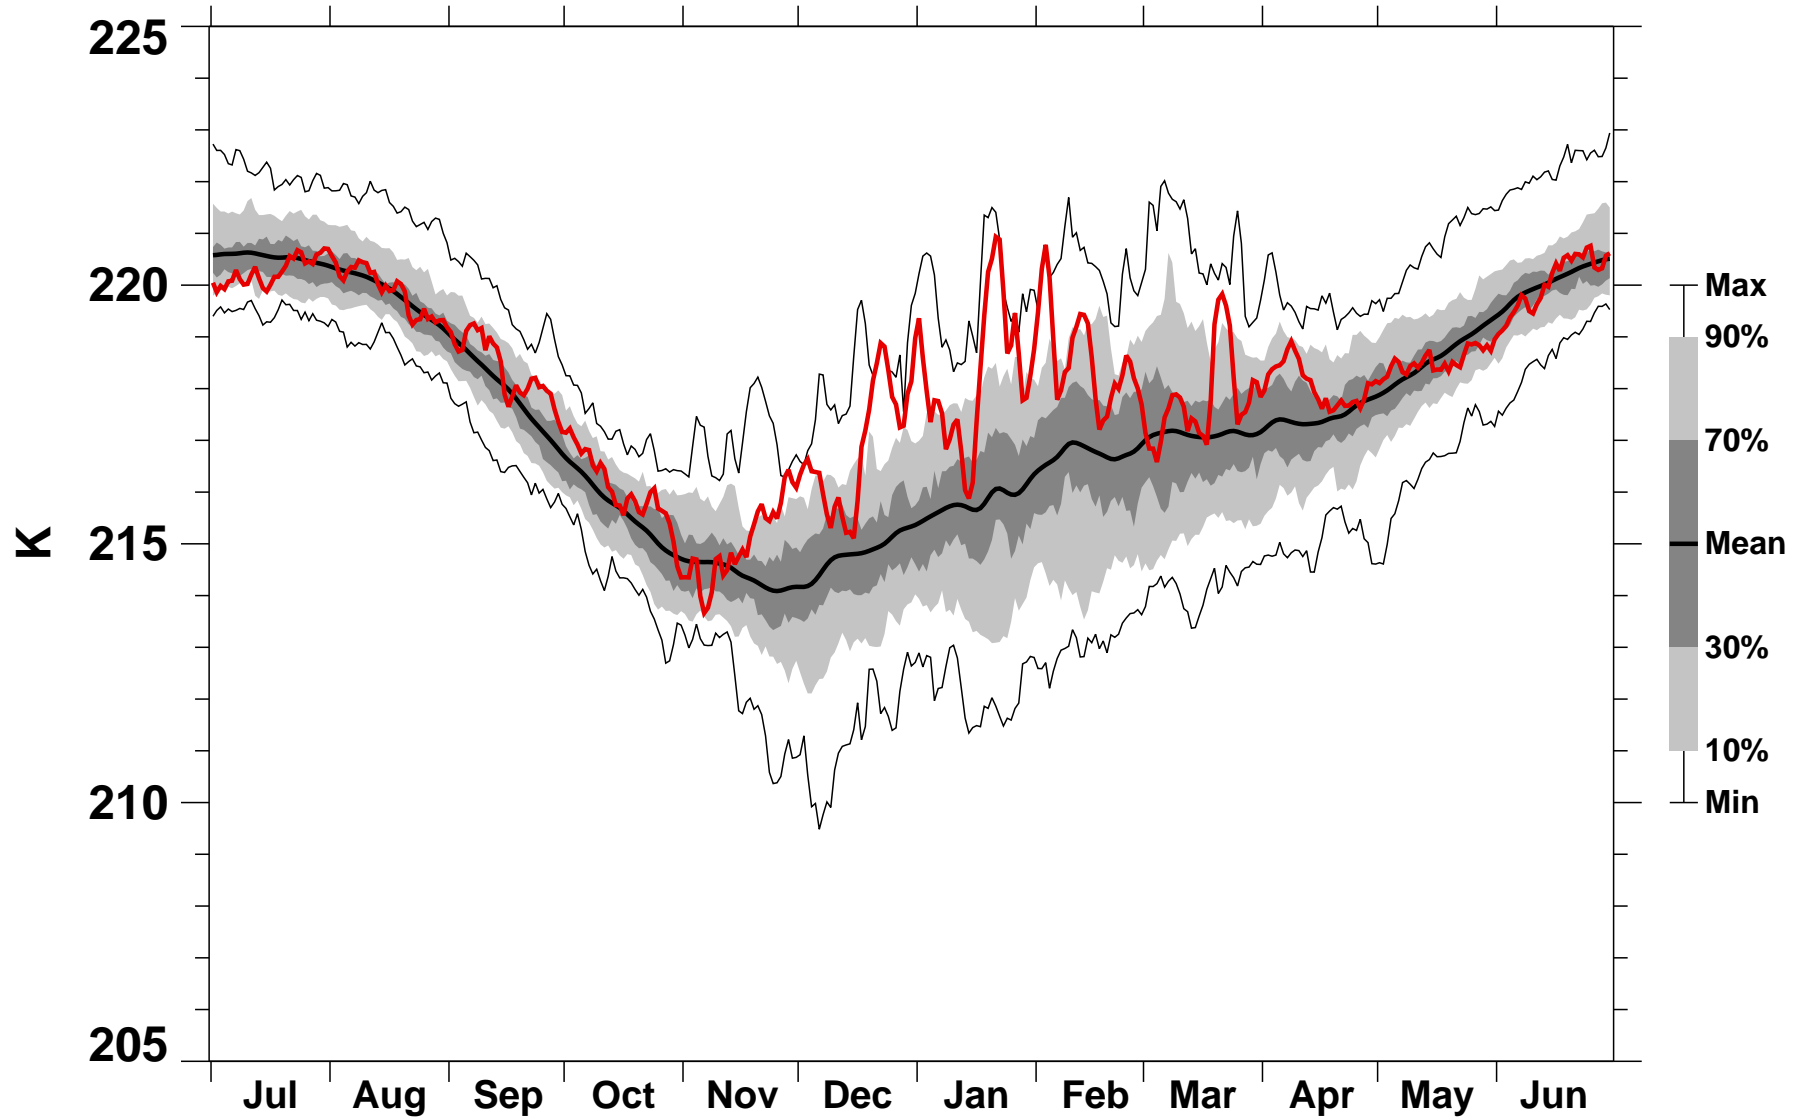

50°N Zonal Mean Temperature 50 hPa MERRA2

1978/1979–2022/2023

1985/1986