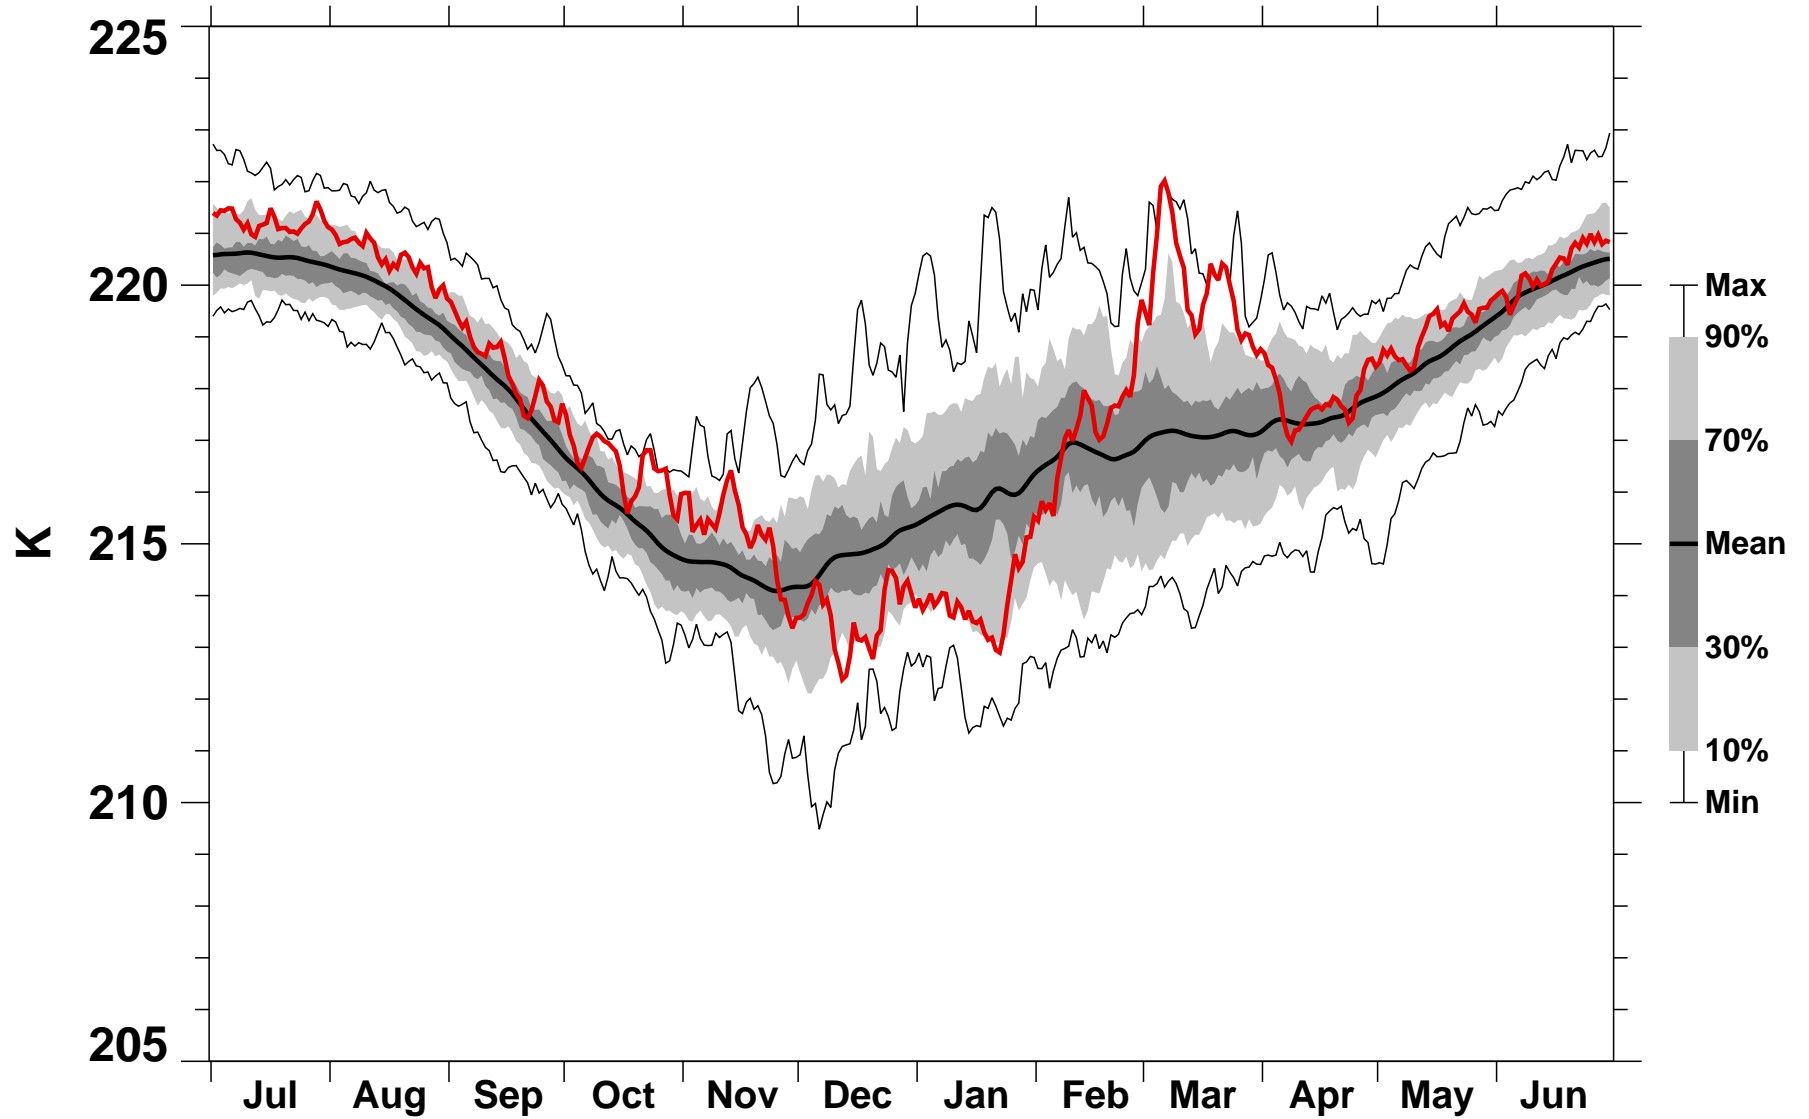

50°N Zonal Mean Temperature 50 hPa MERRA2

1978/1979–2022/2023

1987/1988