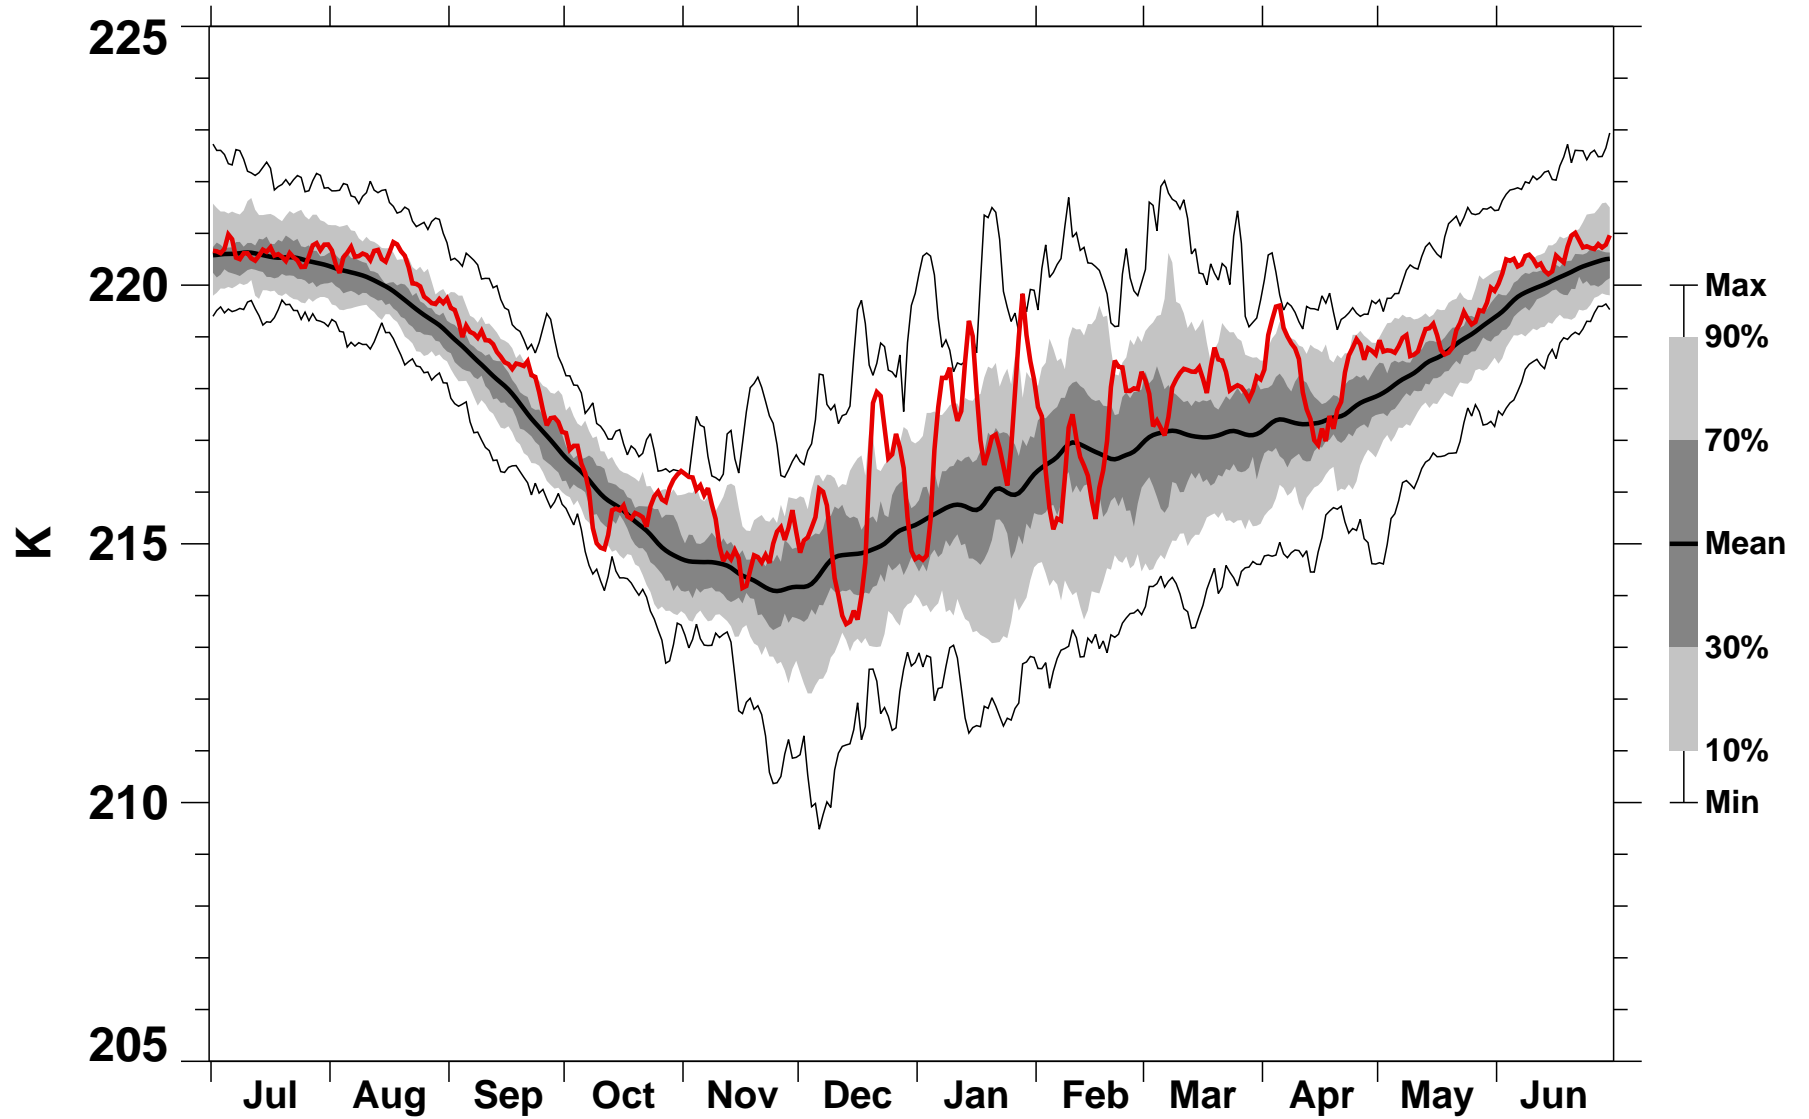

50°N Zonal Mean Temperature 50 hPa MERRA2

1978/1979–2022/2023

1990/1991