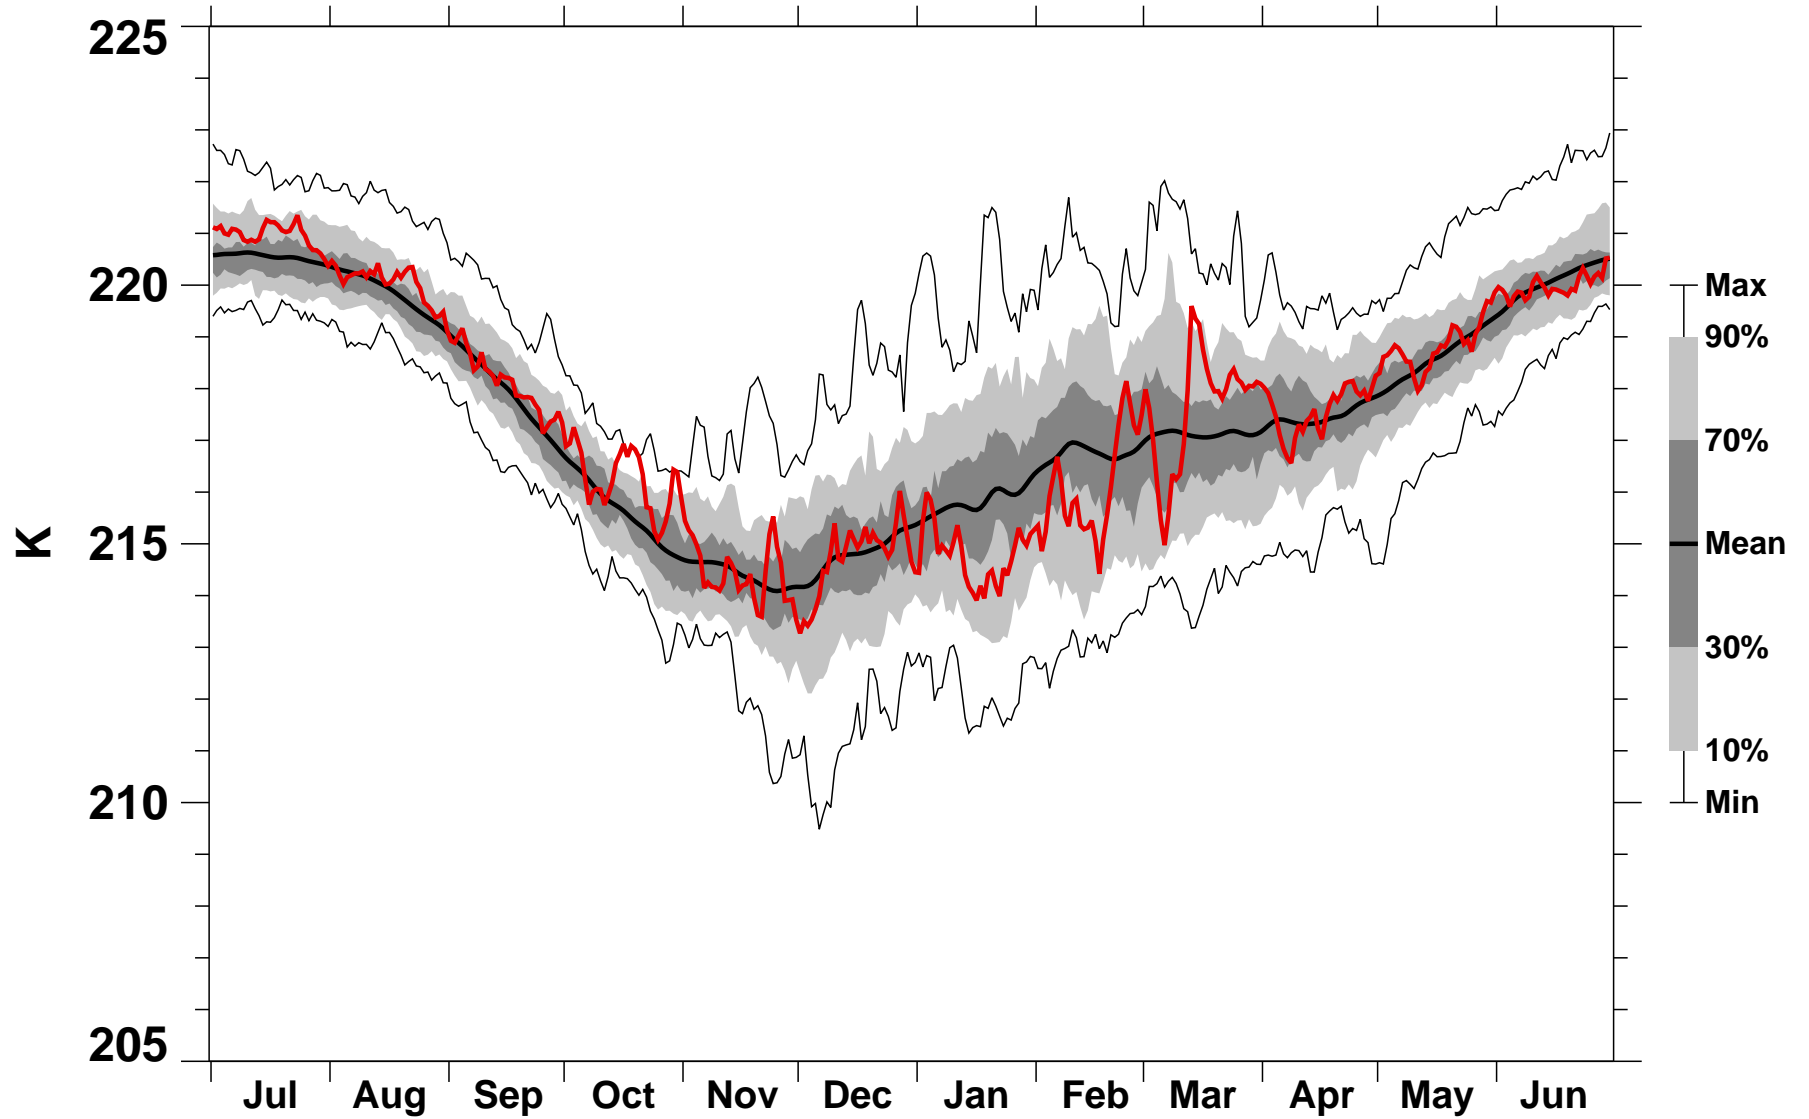

50°N Zonal Mean Temperature 50 hPa MERRA2

1978/1979–2022/2023

1992/1993