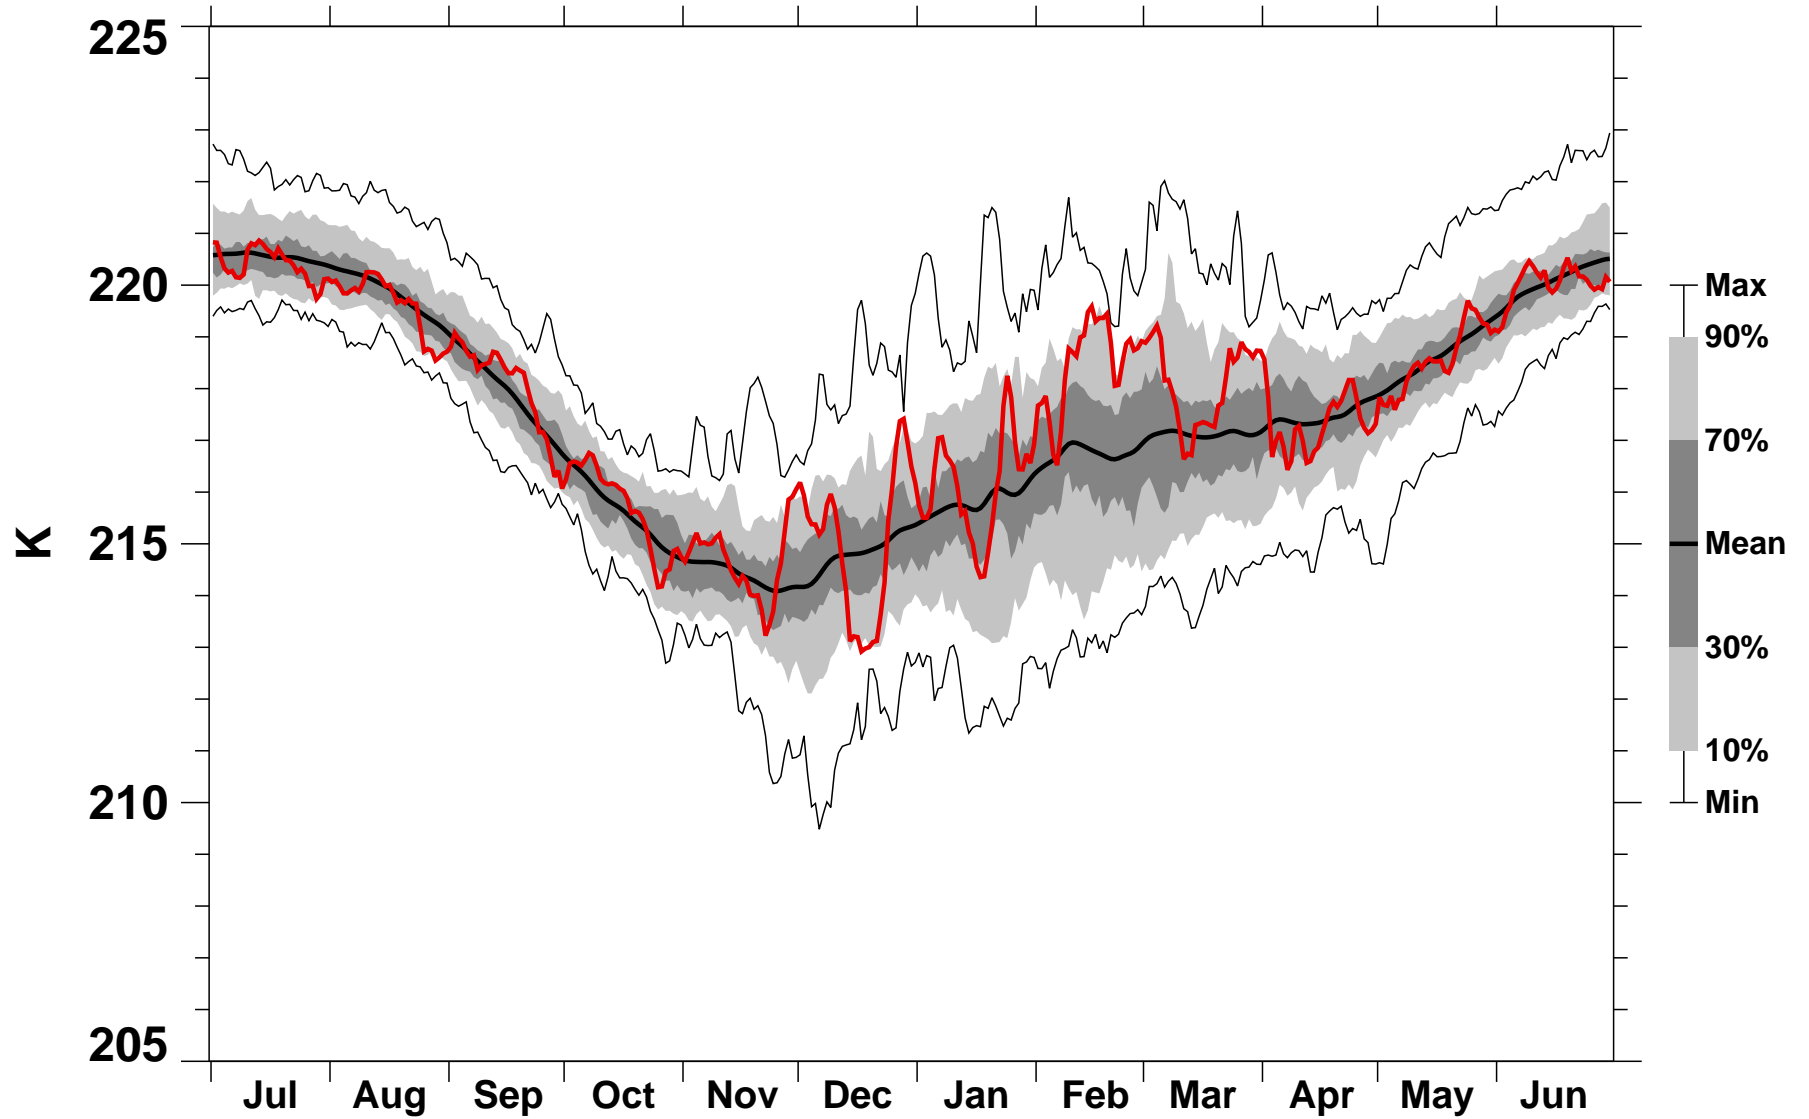

50°N Zonal Mean Temperature 50 hPa MERRA2

1978/1979–2022/2023

1993/1994