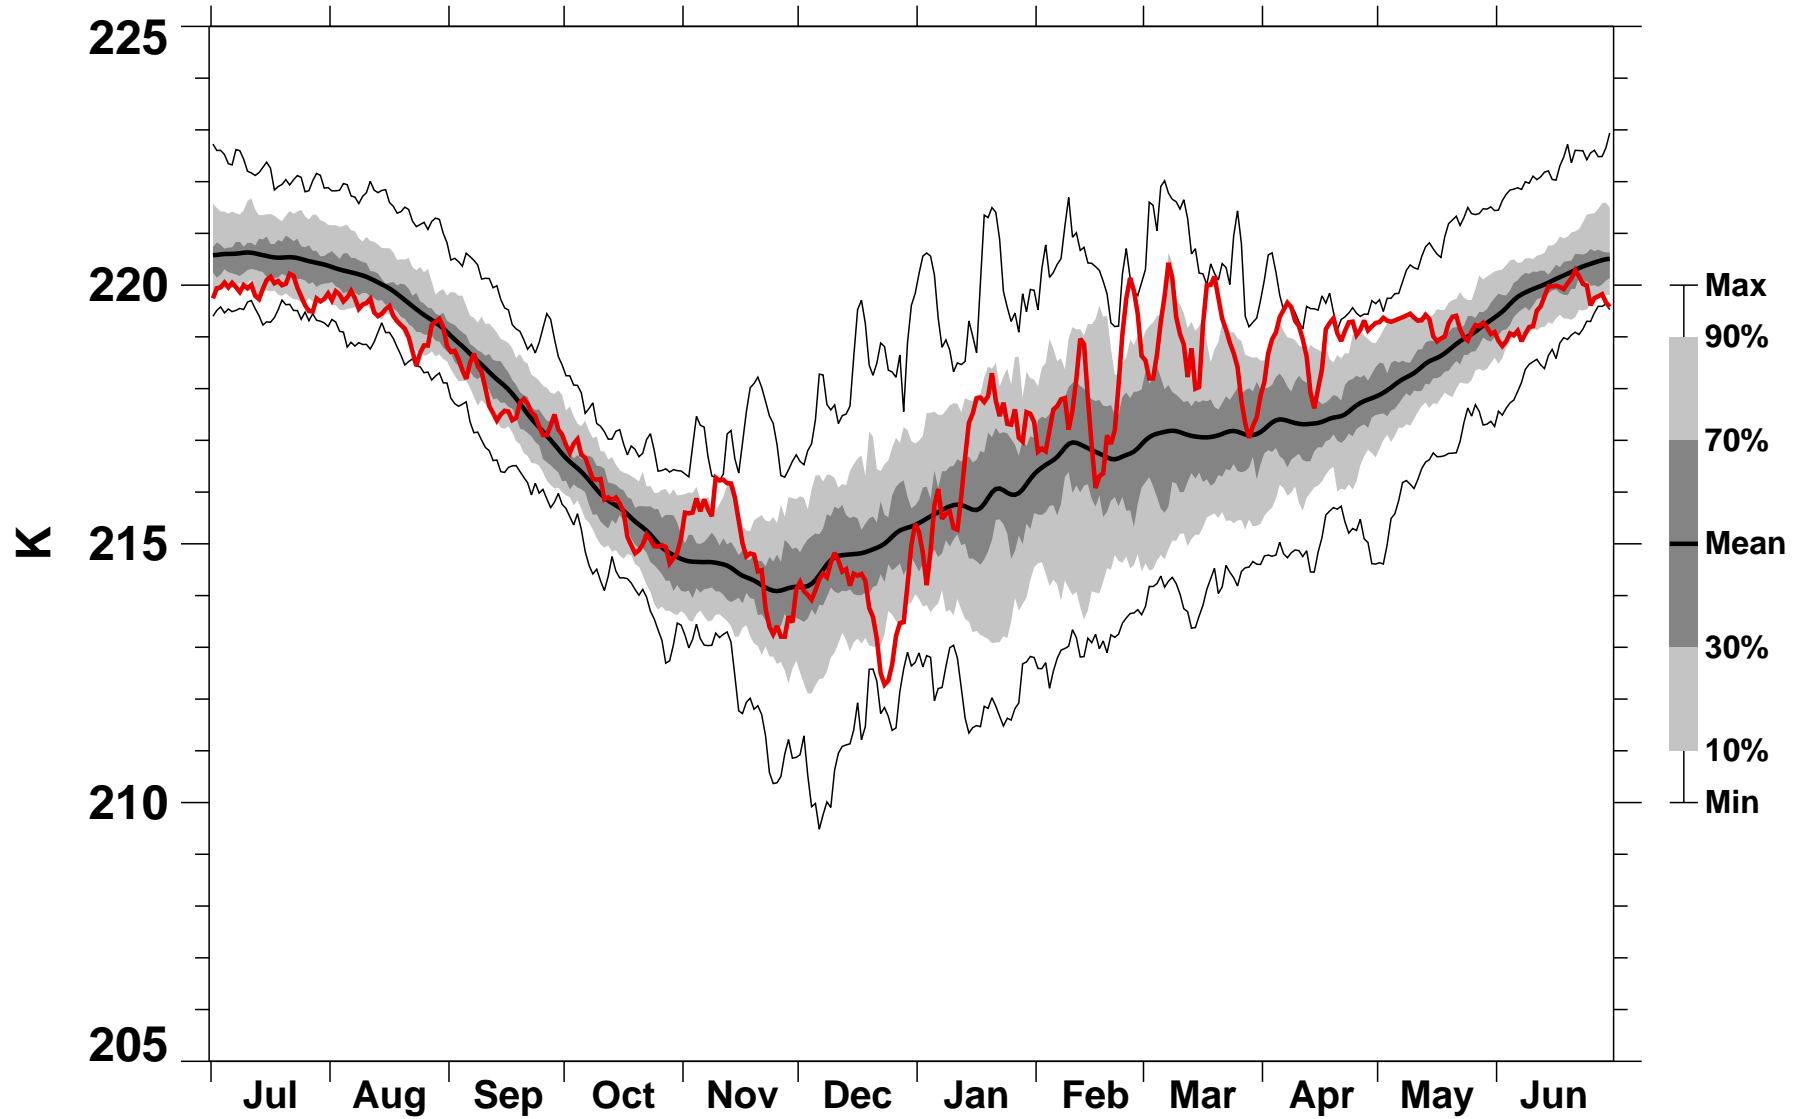

# 50°N Zonal Mean Temperature 50 hPa MERRA2

1978/1979–2022/2023

1995/1996