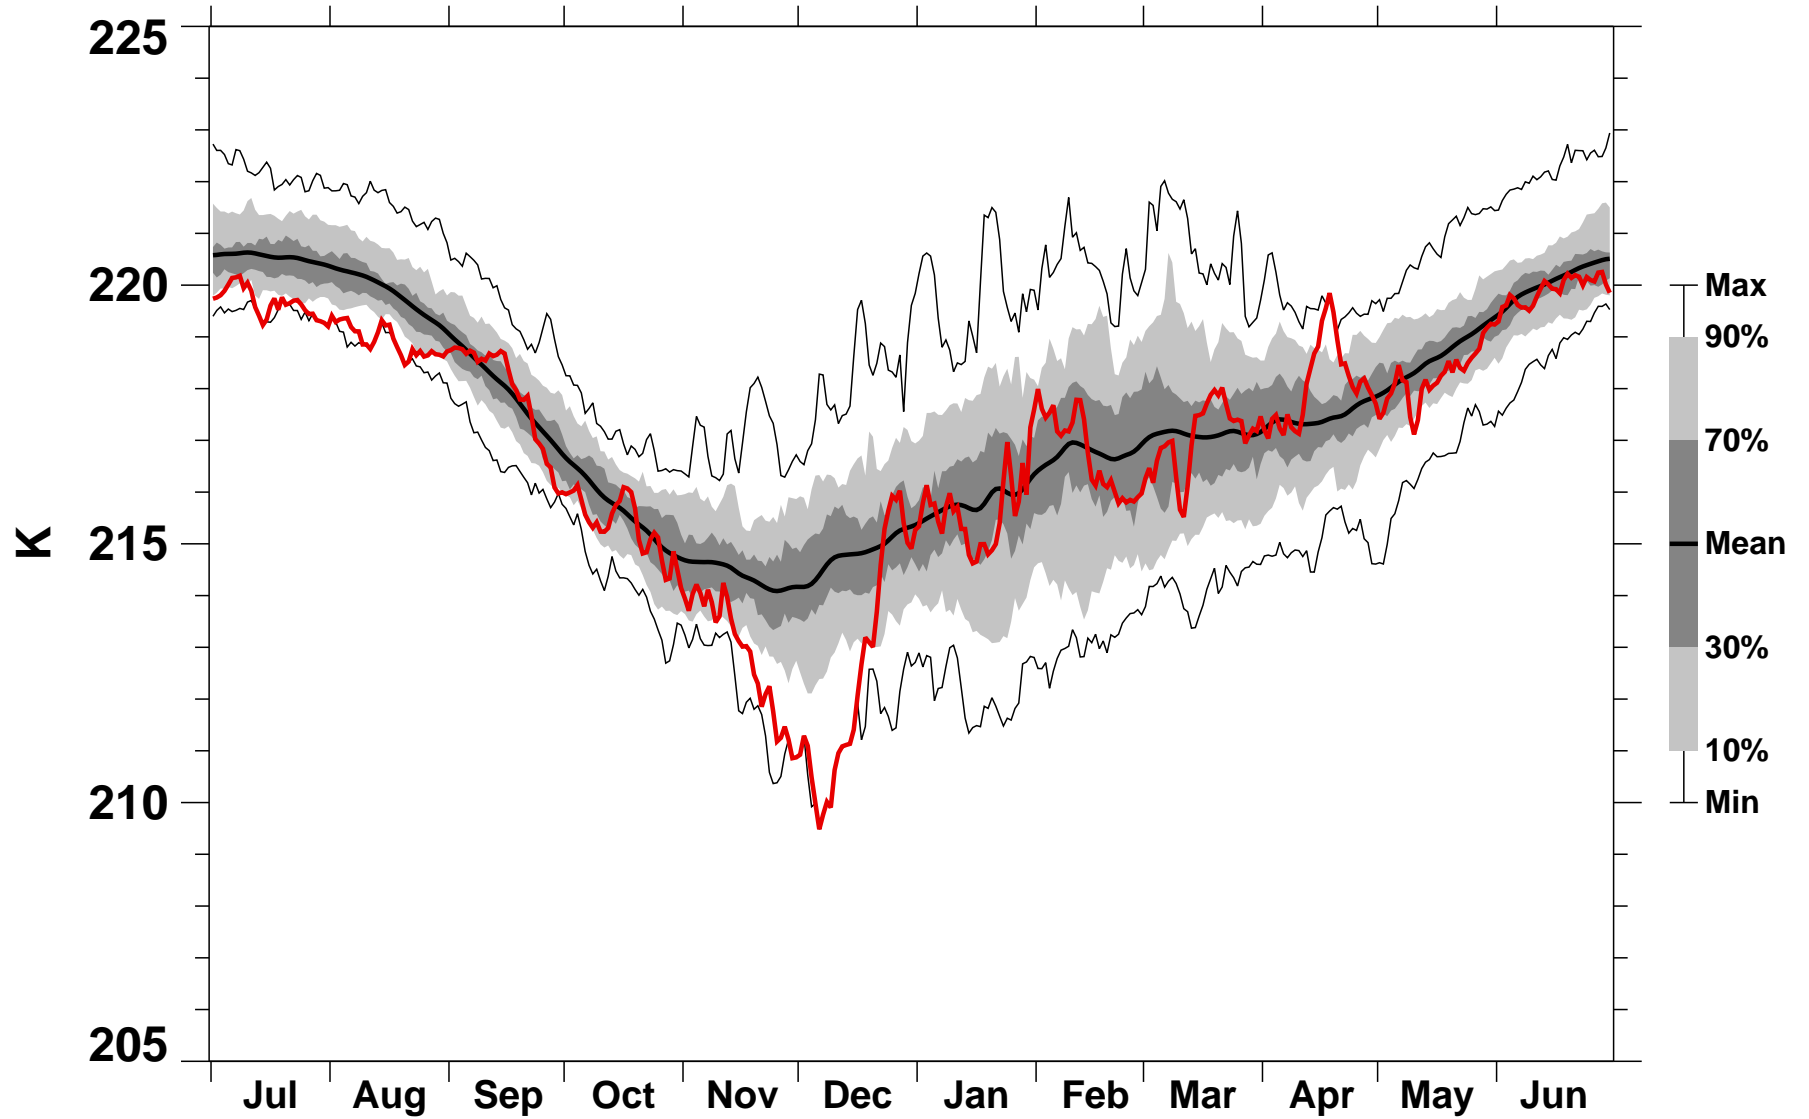

# 50°N Zonal Mean Temperature 50 hPa MERRA2

1978/1979–2022/2023

1996/1997