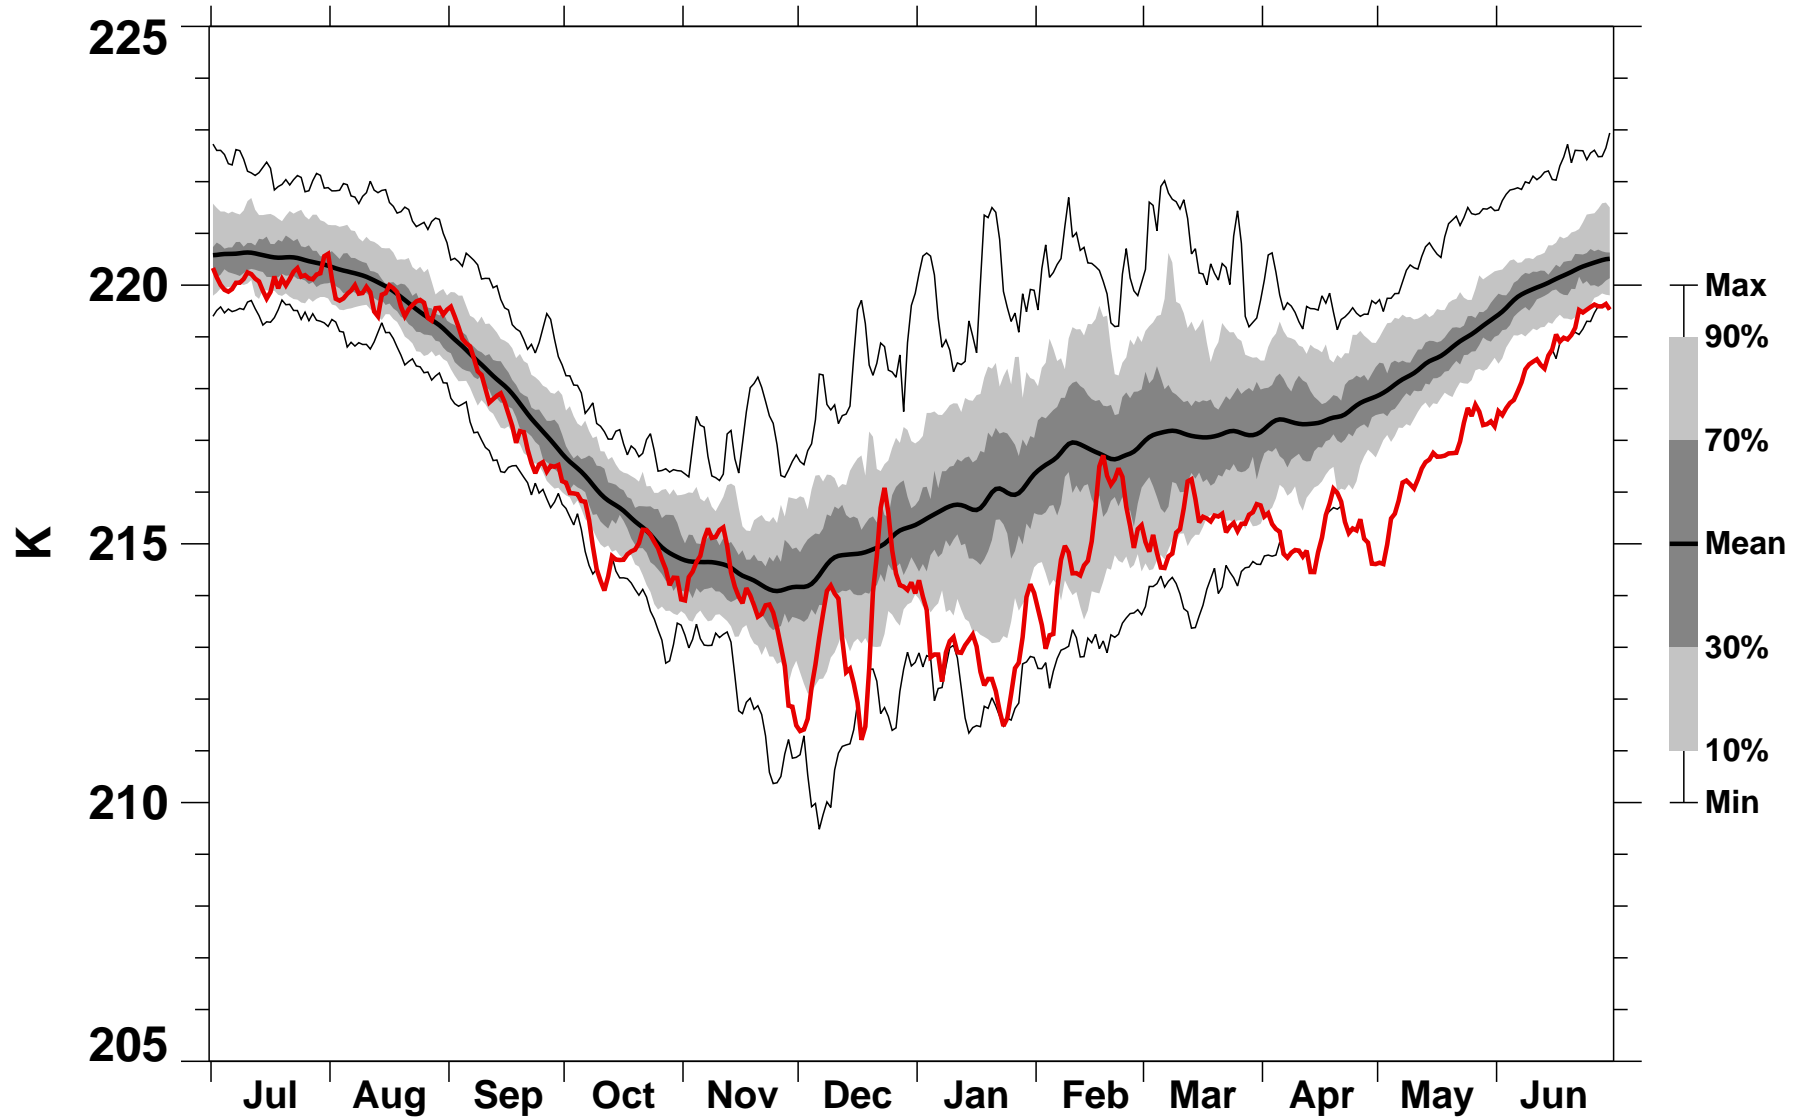

# 50°N Zonal Mean Temperature 50 hPa MERRA2

1978/1979–2022/2023

1998/1999