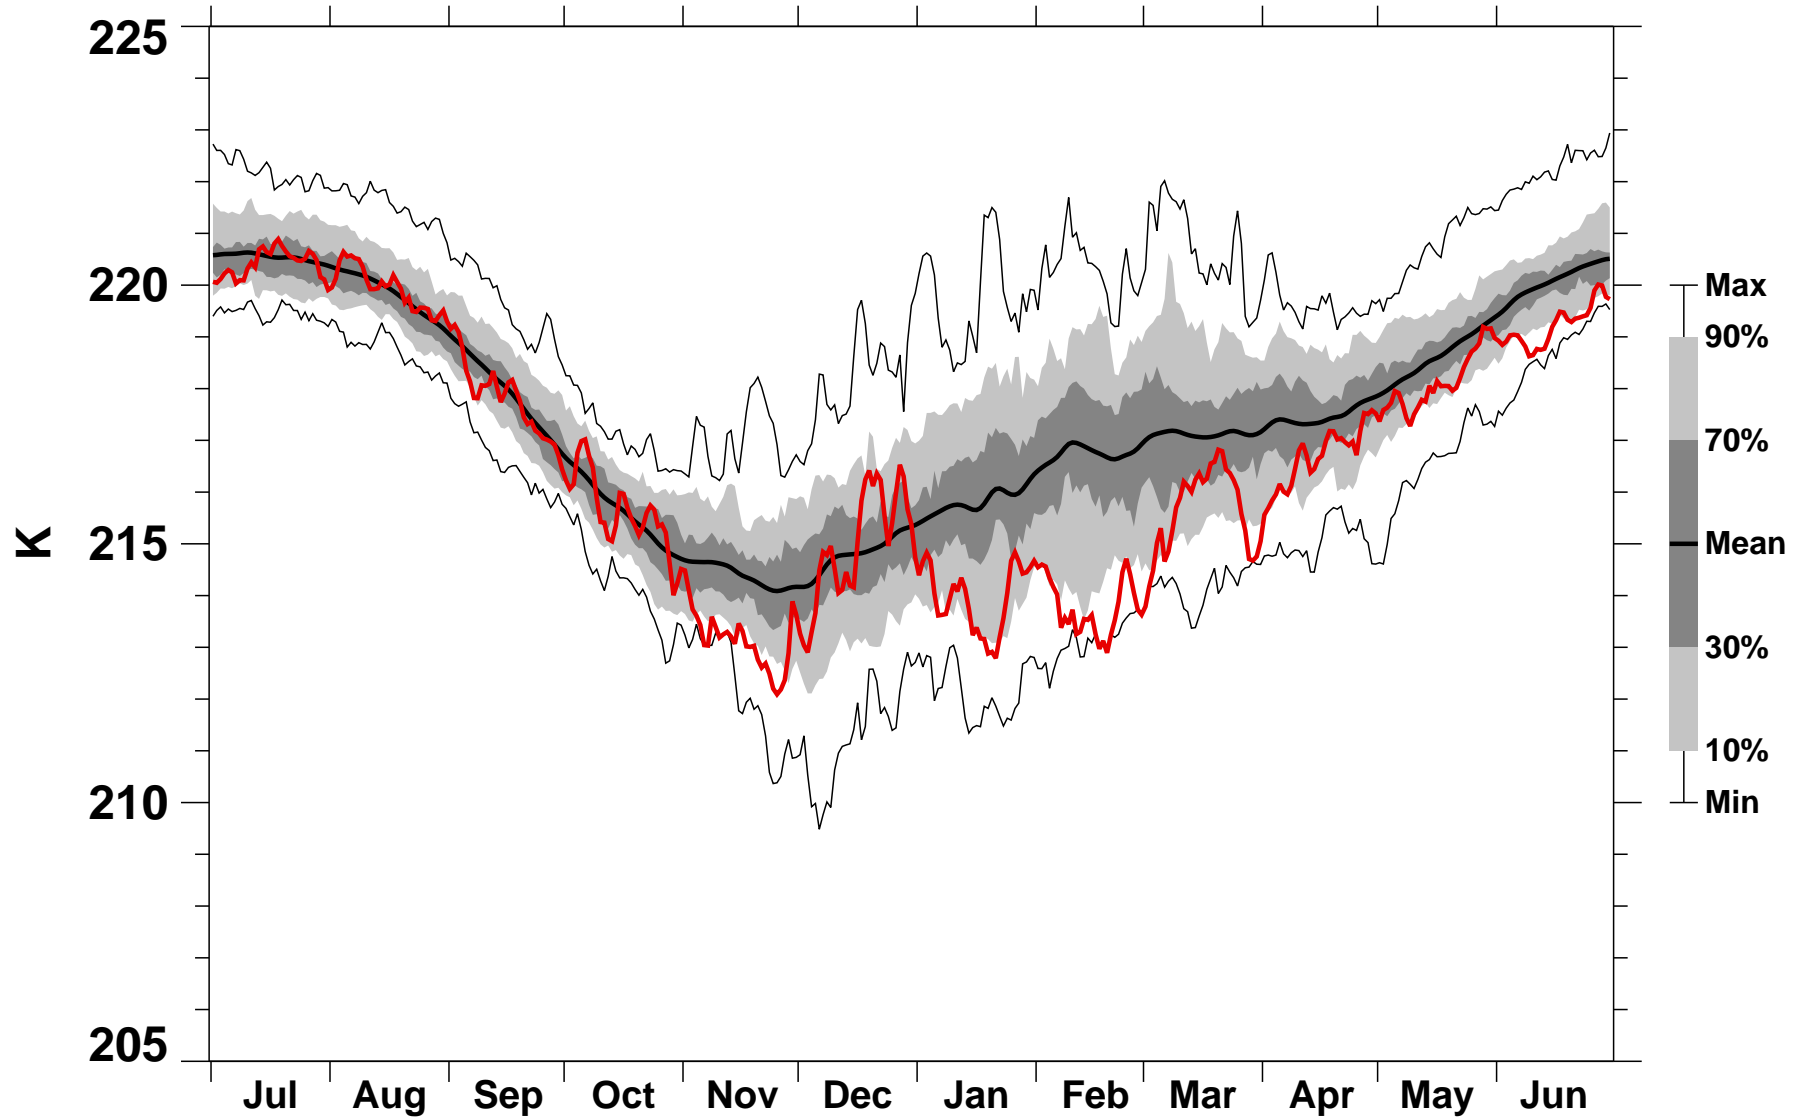

50°N Zonal Mean Temperature 50 hPa MERRA2

1978/1979–2022/2023

2001/2002