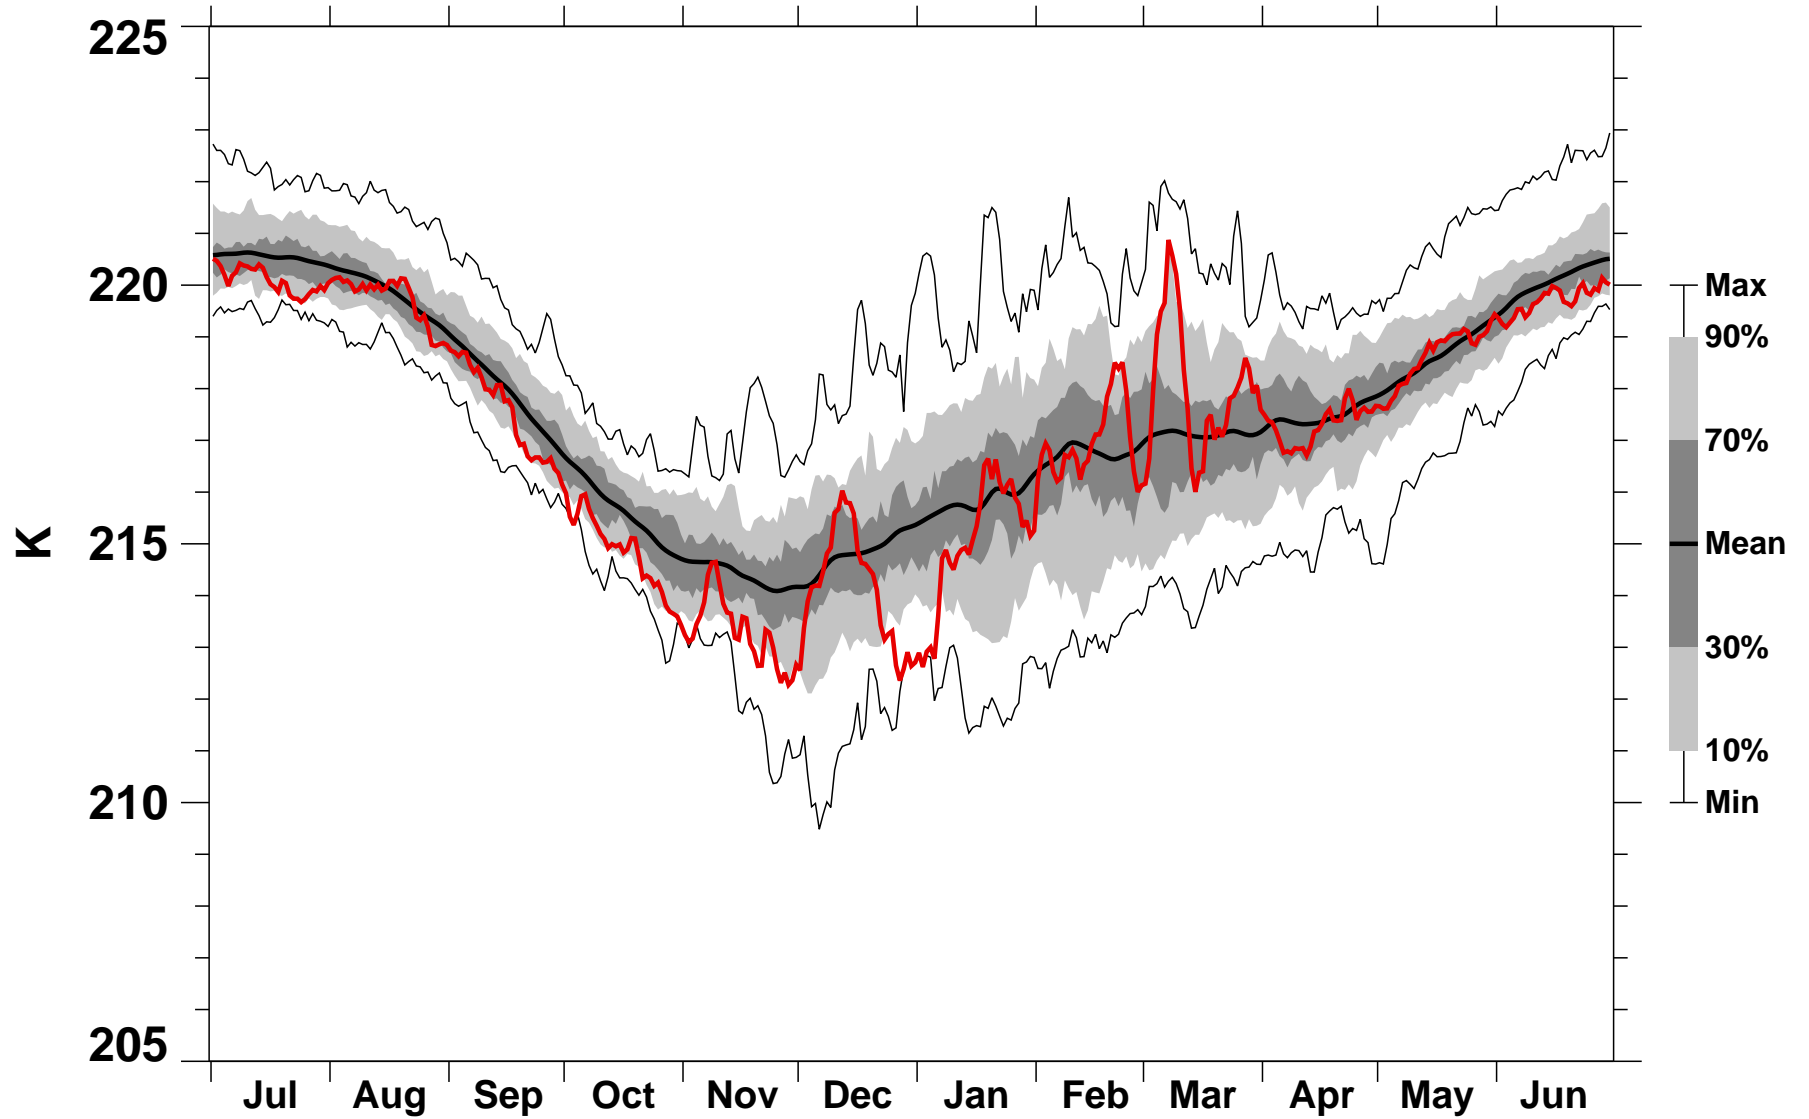

50°N Zonal Mean Temperature 50 hPa MERRA2

1978/1979–2022/2023

2004/2005